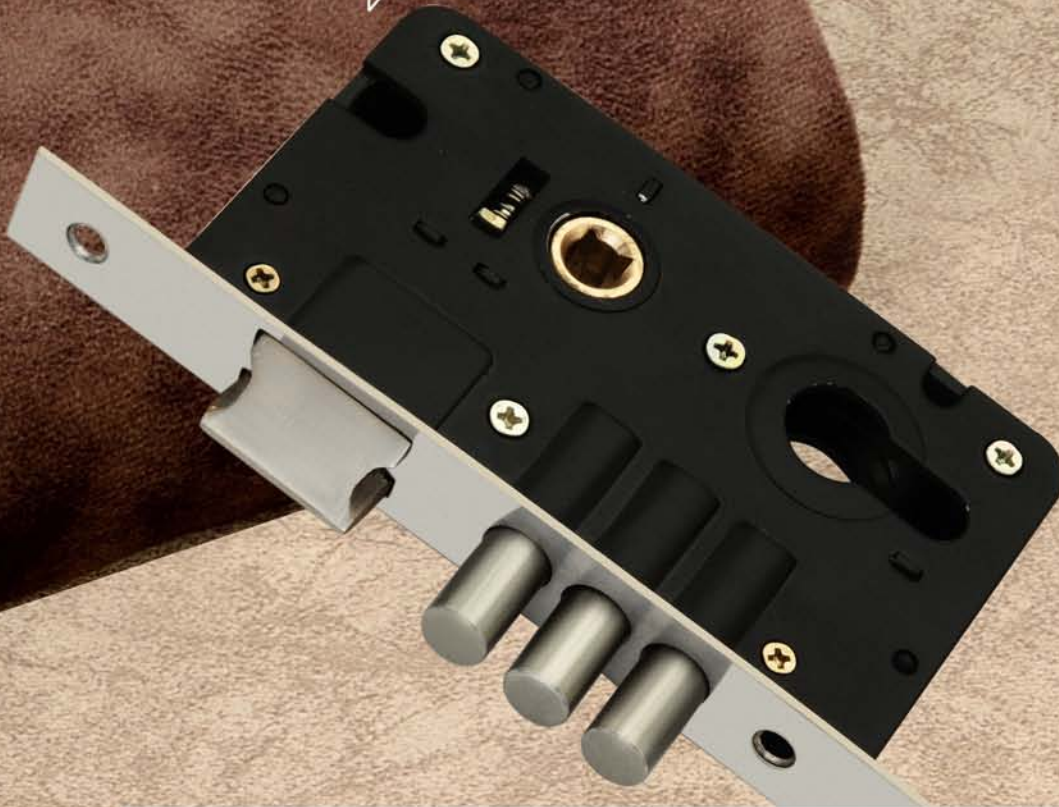

Size: 60, 65, & 70mm

BSK (Regular 3 Key)  
Light / Heavy

OSK (Ultra 3 Key)  
Light / Heavy

Code  
**CY Bullet**  
Small 8"

Code  
**KY Lock**  
70mm (S/A, D/A)

Code  
**Baby Latch**  
Open Body Large