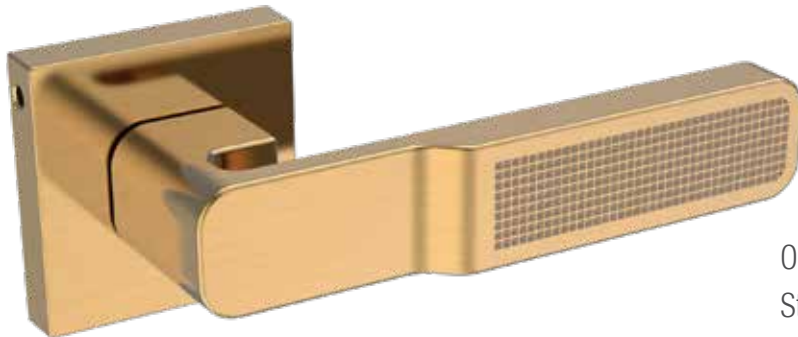

ORSO | Sunset Rose Gold | 4087

Std Pack : 2

MRP : 4510.00 INR

UNSPSC Code : 46171598SD01442