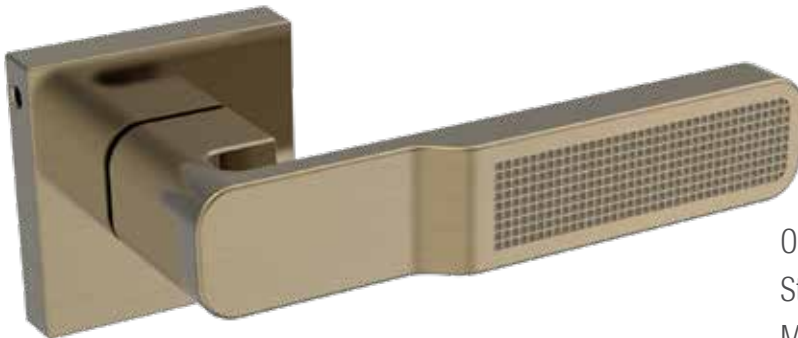

ORSO | Antique Brass | 4086

Std Pack : 2

MRP : 4350.00 INR

UNSPSC Code : 46171598SD01441