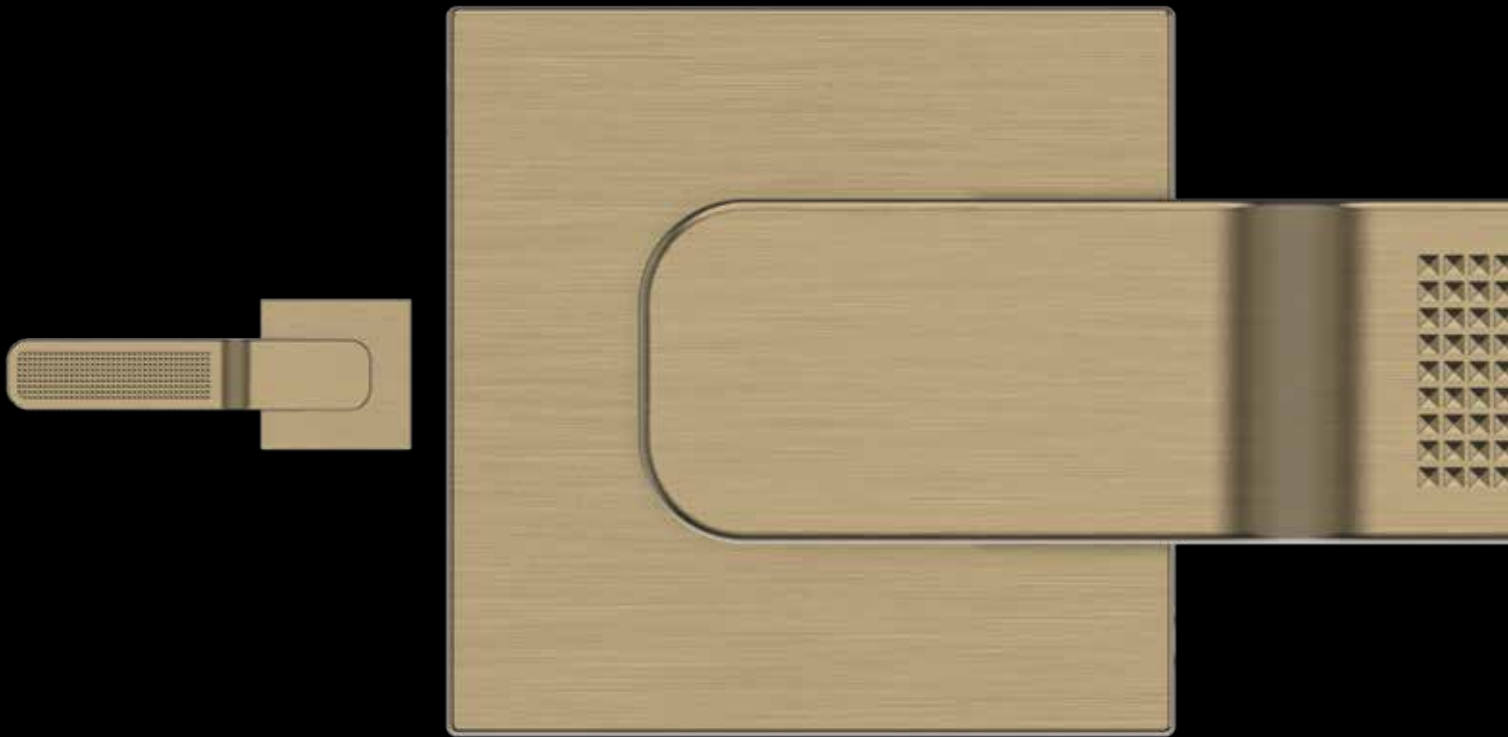

The Spring Summer Collection

Spring is the season of new beginnings. The Spring Summer Collection sports fresh new perspectives on handle design. Inspired by an Italian aesthetic, this collection brings new expressions to the summer and beyond.