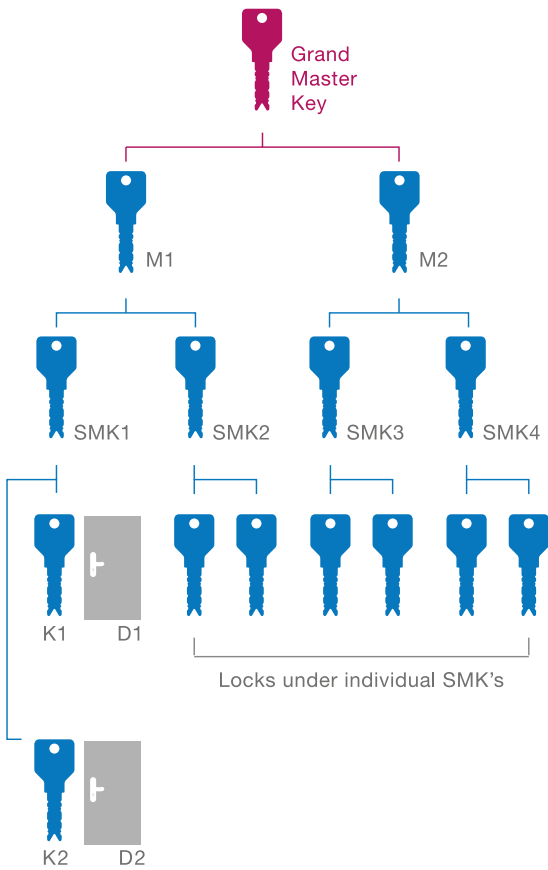

Master Key Arrangement

- The system consists of locks which are fitted on various application areas (D1, D2 ...)
- Each key is operated by an individually assigned key (K1, K2 ...) previously referred to as change key.
- The Master Key supersedes all these change keys and can be used to open all these locks in the system.

Examples:

Floor wise Master Key System

Grand Master Key Arrangement

- It is a group of small Master Key systems operable by one Grand Master Key. The Grand Master Key operates all the locks in the entire system. Each lock is operated individually by a separate key.

Examples:

Floor wise Master Key & Grand Master Key for the entire building (even across buildings)

Great Grand Master Key Arrangement

- Great Grand Master Key is a group of some Grand Master Key systems operable by one Great Grand Master Key. This key operates all the locks in the entire system.