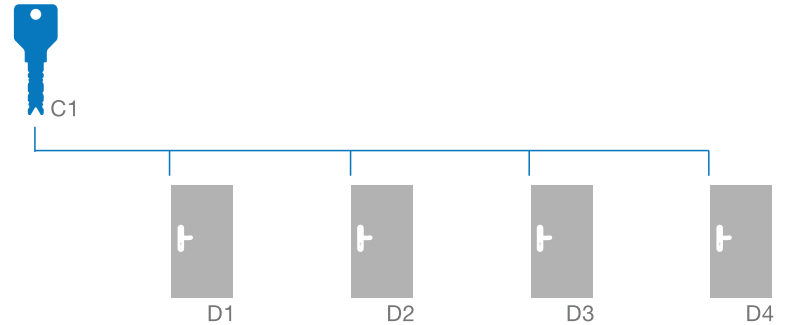

Common Key System

It is a set of identical locks operable by the same key.

Examples:

Toilets, Ducts, Service rooms