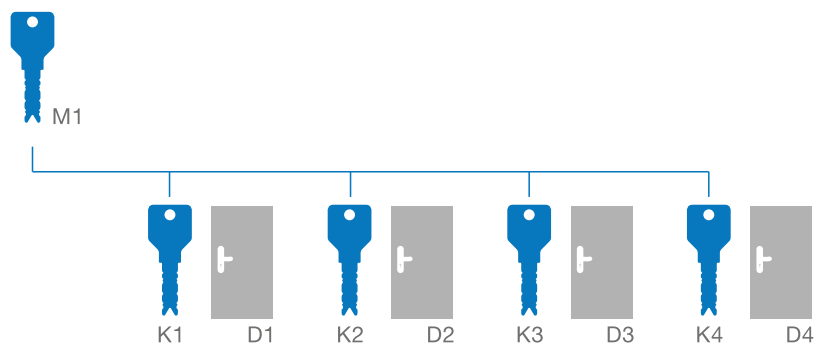

Master Key Arrangement

- The system consists of locks which are fitted on various application areas (D1, D2 ...)
- Each key is operated by an individually assigned key (K1, K2 ...) previously referred to as change key.
- The Master Key supersedes all these change keys and can be used to open all these locks in the system.

Examples:

Floor wise Master Key System

Grand Master Key Arrangement

- It is a group of small Master Key systems operable by one Grand Master Key. The Grand Master Key operates all the locks in the entire system. Each lock is operated individually by a separate key.