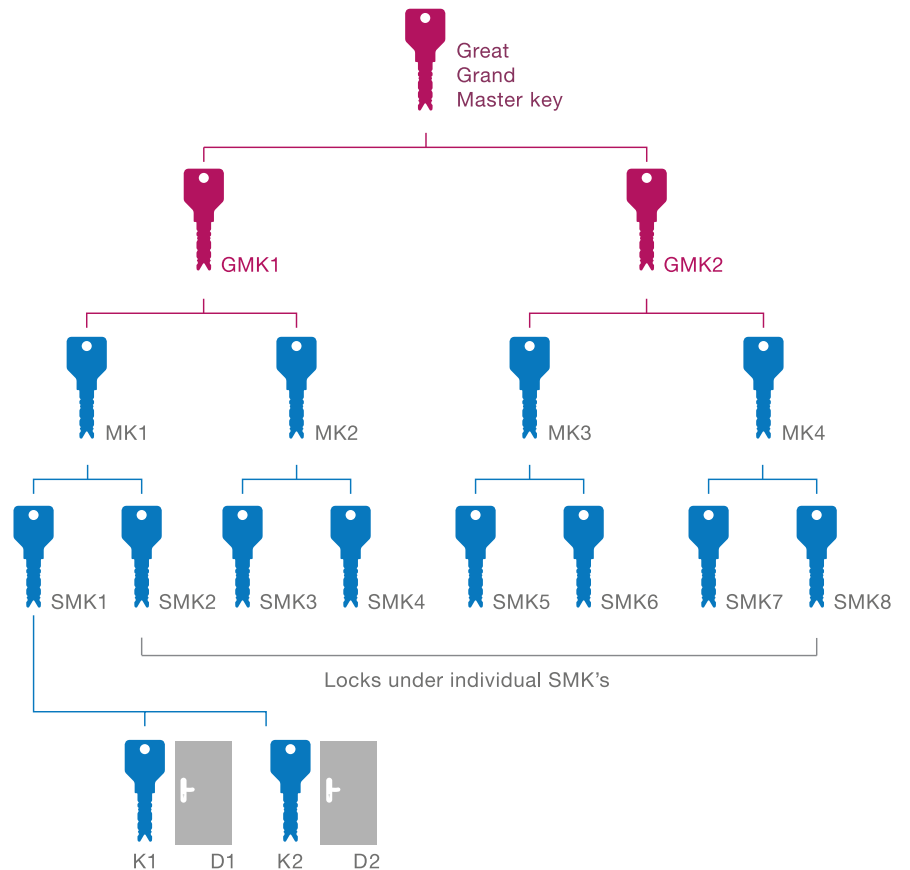

Master Key Arrangement

- The system consists of locks which are fitted on various application areas (D1, D2 ...)
- Each key is operated by an individually assigned key (K1, K2 ...) previously referred to as change key.
- The Master Key supersedes all these change keys and can be used to open all these locks in the system.

Examples:

Floor wise Master Key System

Grand Master Key Arrangement

- It is a group of small Master Key systems operable by one Grand Master Key. The Grand Master Key operates all the locks in the entire system. Each lock is operated individually by a separate key.

Examples:

Floor wise Master Key & Grand Master Key for the entire building (even across buildings)

Great Grand Master Key Arrangement

- Great Grand Master Key is a group of some Grand Master Key systems operable by one Great Grand Master Key. This key operates all the locks in the entire system.

Examples:

Floor wise Master Key & Grand Master Key for the building & GGMK for the entire project.

Standards & Approvals

We have the certificates for the following standards & accreditations:

- TUV
- Products are tested to certificate of conformity: