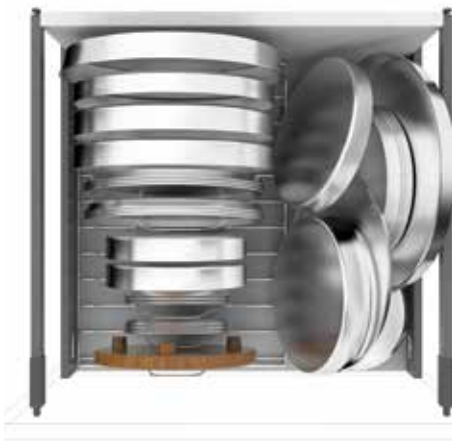

NAYI SOCH™
नई सोच
Smart flaps
for adjustable
partitioning as
well as firmly
holding thalis.

Thali Organiser consists of 1 wire frame,
adjustable Thali separators and 2 clamps.

The organiser is available in two variants **15** & **19**

Variant | 15
Code | 3155