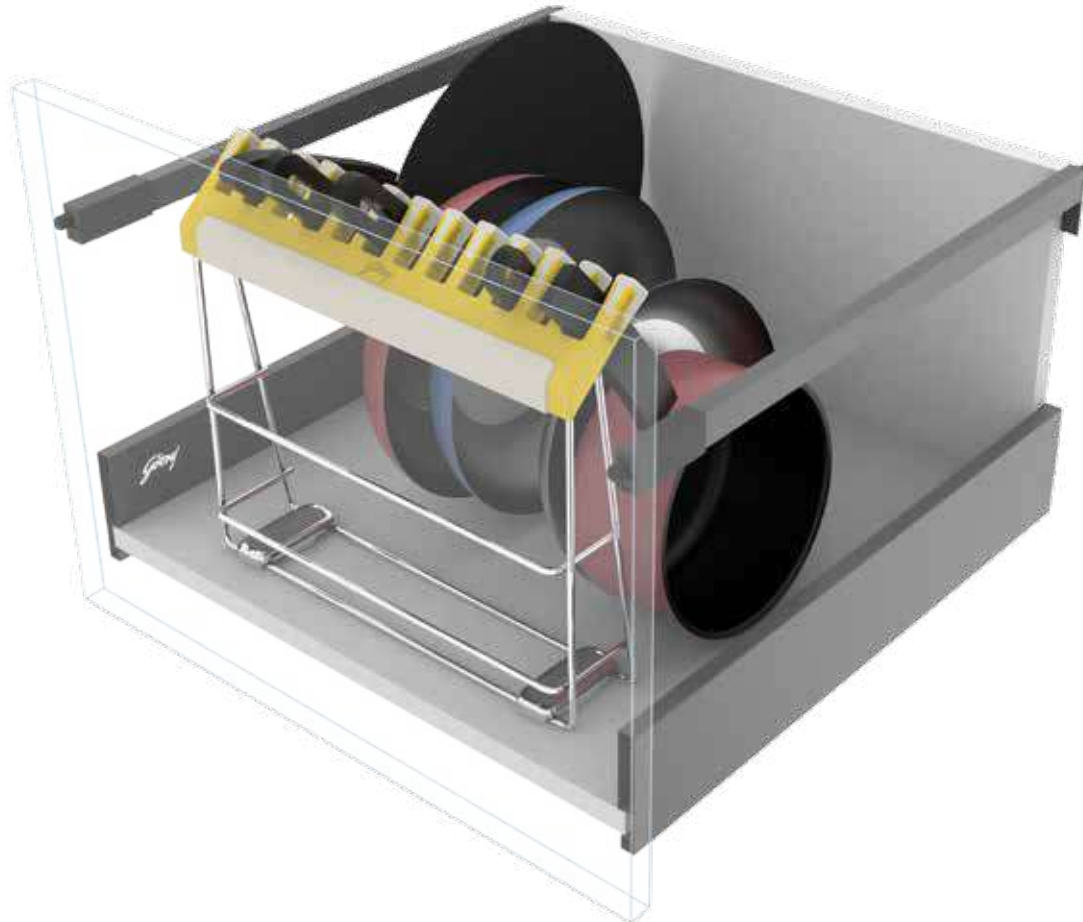

Universal Fry Pan Organiser

NAYI SOCH^{TM}
नई सोच

Innovative solution to avoid scratching and piling up.

Variant | 15
Code | 3157