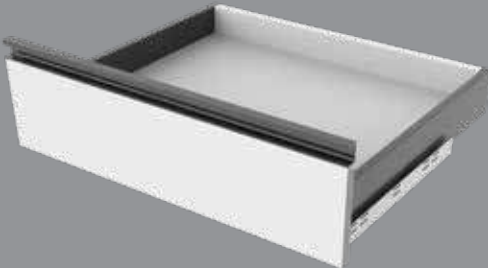

Channel sizes for Slim Ergo drawers

Anthracite	8.9 X 40cm | 4181
	8.9 X 45cm | 4338
	8.9 X 50cm | 4339
	8.9 X 55cm | 4340
White	8.9 X 40cm | 4182
	8.9 X 45cm | 4341
	8.9 X 50cm | 4342
	8.9 X 55cm | 4343