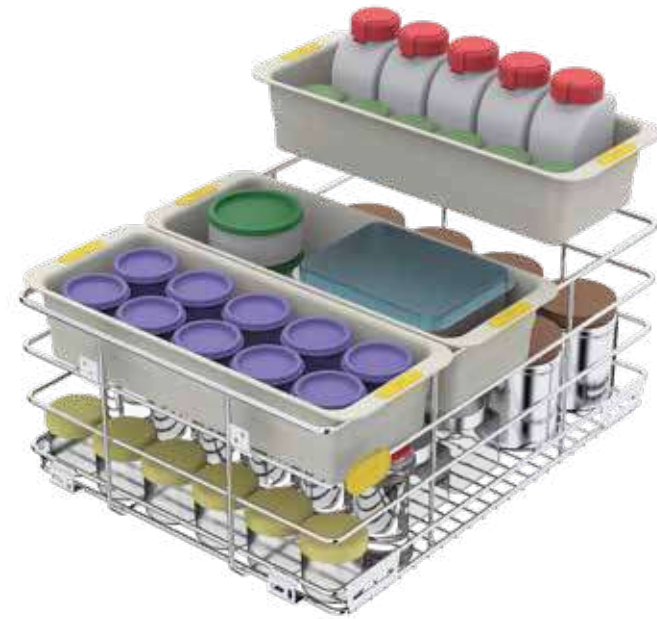

### Solution

SKIDO offers a clever solution by creating a mezzanine level. A solution to de-clutter: the SKIDO Jars and Bottles Organiser lets you easily arrange a wide variety of masala bottles, oil jars, flat short containers, tiffin boxes, ready to eat food packets, etc with three trays that bring order and neatness. Its specialty is the smart utilisation of vertical space in the drawer. The easy-to-carry tray can be used to take masalas to the cooking area in the kitchen.

### Problem

Masala containers, jars, boxes, etc. are kept together in the same basket. Small, short, and flat containers are spread over multiple baskets resulting in poor utilisation of space. There is also no easy way to use the vertical storage space in the drawer.

The 'easy-to-carry' tray can be used to take masalas to the preparation area.

The SKIDO Jars and Bottles Organisers come in 4 widths: 38cm, 43cm, 48cm and 53cm.

38cm  
Drawer | 4271

43cm  
Drawer | 4272

48cm  
Drawer | 4273