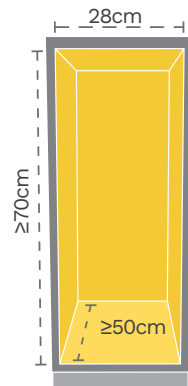

Minimum Space Requirement