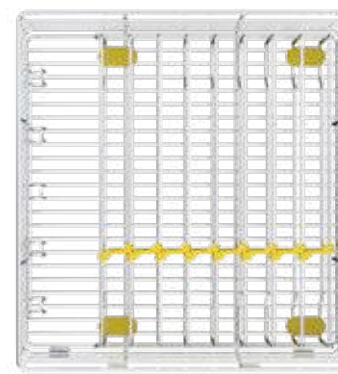

48cm
Drawer | 4276