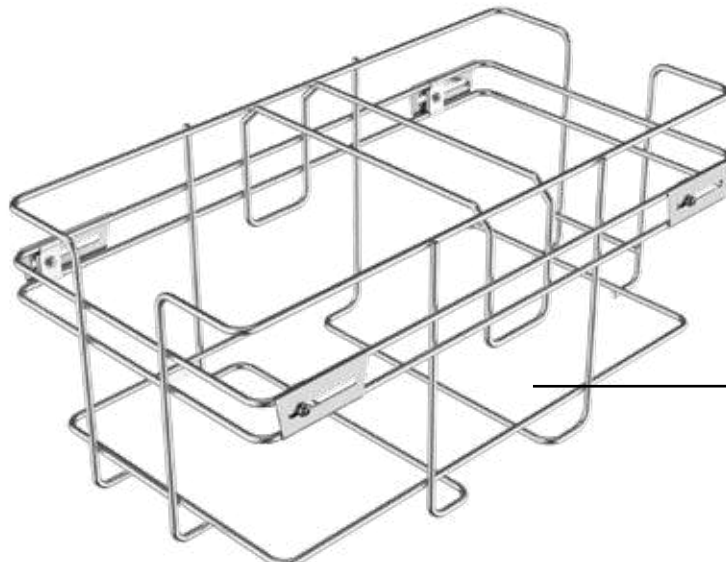

This high-grade moulded plastic container is designed for durability. These containers not only look good, but they are portable too. Just pick it up to take out a portion or carry it to the Chakki. The airtight lid is designed to keep the moisture out and keep the contents fresh. Aesthetics, organisation and ergonomics are hallmarks of the SKIDO Perfect Grain Storage.

Keep it fresh

Airtight lid with foodgrade silicon gasket to keep contents safe from moisture and contamination.

The stainless steel basket for this solution is designed to be aesthetically pleasing. The strong structure helps to store a lot of items. The basket is also known as 'Cleaning Supply Unit'.