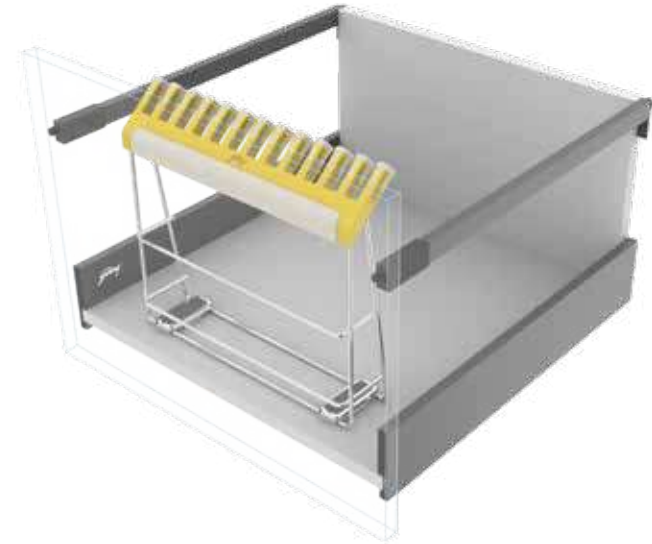

Universal Fry Pan Organiser

NAYI SOCH^{TM}
नई सोच

Innovative solution to avoid scratching and piling up.

Variant | 15
Code | 3157