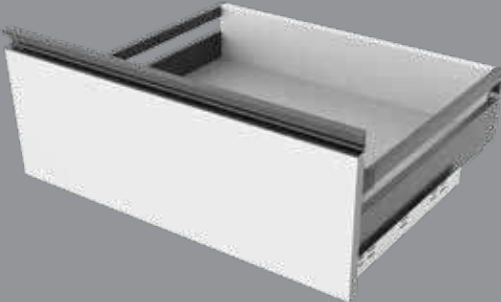

Square Rail	Anthracite	40cm | 4183	White	40cm | 4184
		45cm | 4344		45cm | 4347
	50cm | 4345	50cm | 4348		
	55cm | 4346	55cm | 4349