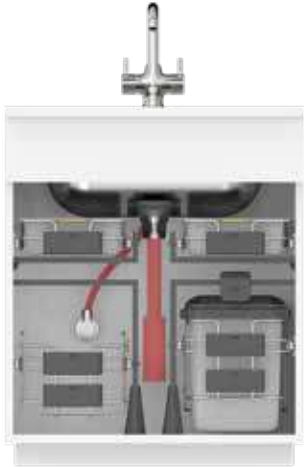

Super Undersink Solution

The Super Undersink Solution consists of 3 modular units. You can make your own solution according to the space and pipe layout that is available under the kitchen sink.

Rear Pipe Arrangement