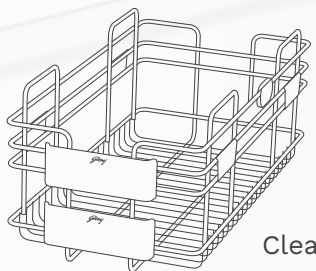

Cleaning Supply Unit