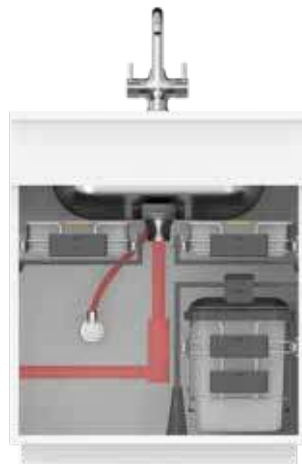

Left Pipe Arrangement

The Super Undersink Solution is designed for fascia or doors as per your kitchen design. It's carefully designed base support frame and metal bracket gives rigidity and stability to the structure. High Grade injection-moulded plastic tray can store all small items like soaps, scrubs, small jars and dabbas. The stainless steel cleaning supply unit can store big bottles and packets like detergents, liquid soaps, phenyl, etc. Auto opening trash bin offers you a great convenience as you don't need to touch the bin everytime you need to use it.