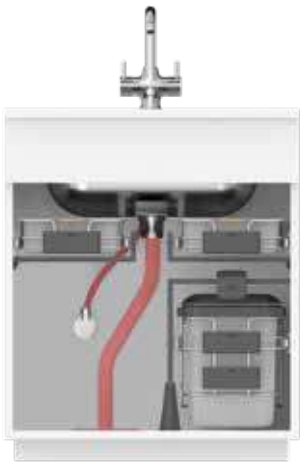

Corrugated Pipe Arrangement