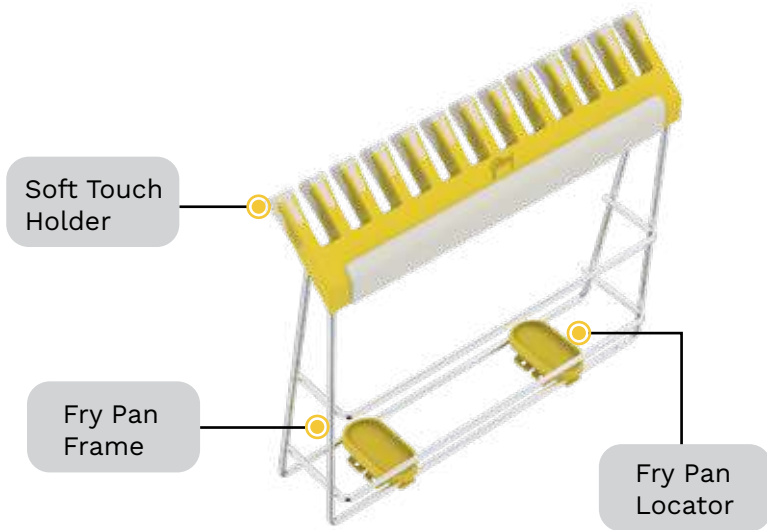

### Problem

The fry pan is the most problematic of kitchenware. In most households, pans are stacked one on top of the other, which means each time you take out a certain pan, a lot of scratching and rattling happens. This can damage the pan and its annoying to the ear.

### Solution

An innovative solution designed with smart thinking, the SKIDO Fry Pan Organiser is a uniquely-designed component that holds the pans in place by their handles. The SKIDO fry pan organiser clamps the pan-handles in its flexible soft touch holder while storing them in the drawer. This helps in the efficient use of storage space, allows easy access, prevents entangling of pan handles and also keeps the pans from getting damaged.

The SKIDO Fry Pan Organizer clamps the pan-handles in its flexible soft touch holder while storing them in the drawer.

Fry Pan Organizer consists of 1 frame, 1 soft touch holder and 2 locators. This set is available in two sizes **15** for 38cm & 43cm drawers and **19** for 48cm & 53cm drawers.