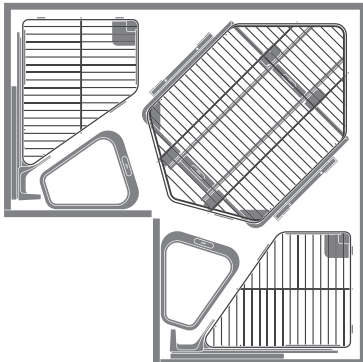

Middle Unit with Trays

Pre-assembled unit with robust construction is easy to install for the carpenters. The frame is designed for high stability. Sturdy powder-coated frame and superior stainless steel drawers for a long life.

Door-mounted high grade plastic tray units give you quick access to small items (e.g. mittens, napkins, etc). As you open the door, the trays are fully visible. You can easily remove these trays for cleaning and place them back with ease.

SUPER CORNER SOLUTION

Middle Unit with Trays

Payload Capacity
15 kg each basket.

Payload Capacity
1 kg each tray.

80%
CORNER
SPACE UTILISATION

UPTO
75KG
PAYLOAD