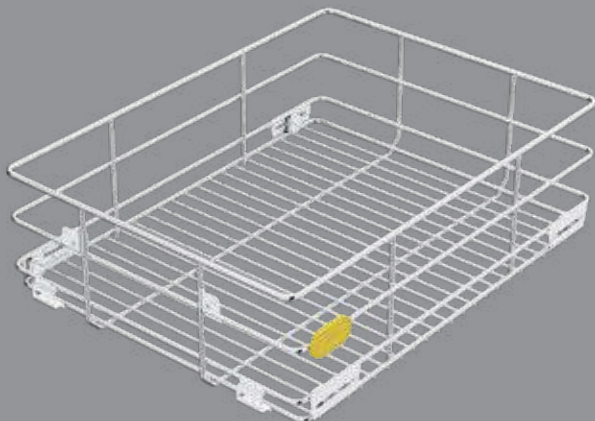

## Slim Ergo

Godrej presents an evolved range of Slim Ergo. This range of organisers is a storage innovation to make life easier. Slim Ergo drawer channels are designed to offer you the flexibility of different sizes. Once you have purchased the board and laminate of your choice. This range of (drawer system) channels will assist you to build perfect size drawers based on your needs.

Note: We have designed these channels to provide optimum size variations. The wooden (board) drawer is not a part of the offering.

38 x 50.6 x 10cm | 4221  
43 x 50.6 x 10cm | 4223  
48 x 50.6 x 10cm | 4224  
53 x 50.6 x 10cm | 4225