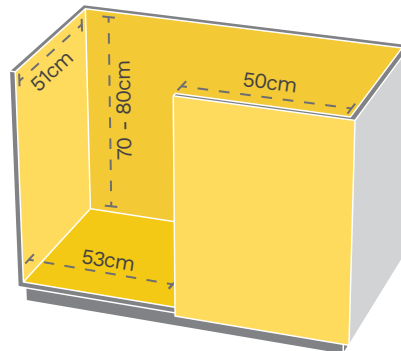

Minimum Space Requirement