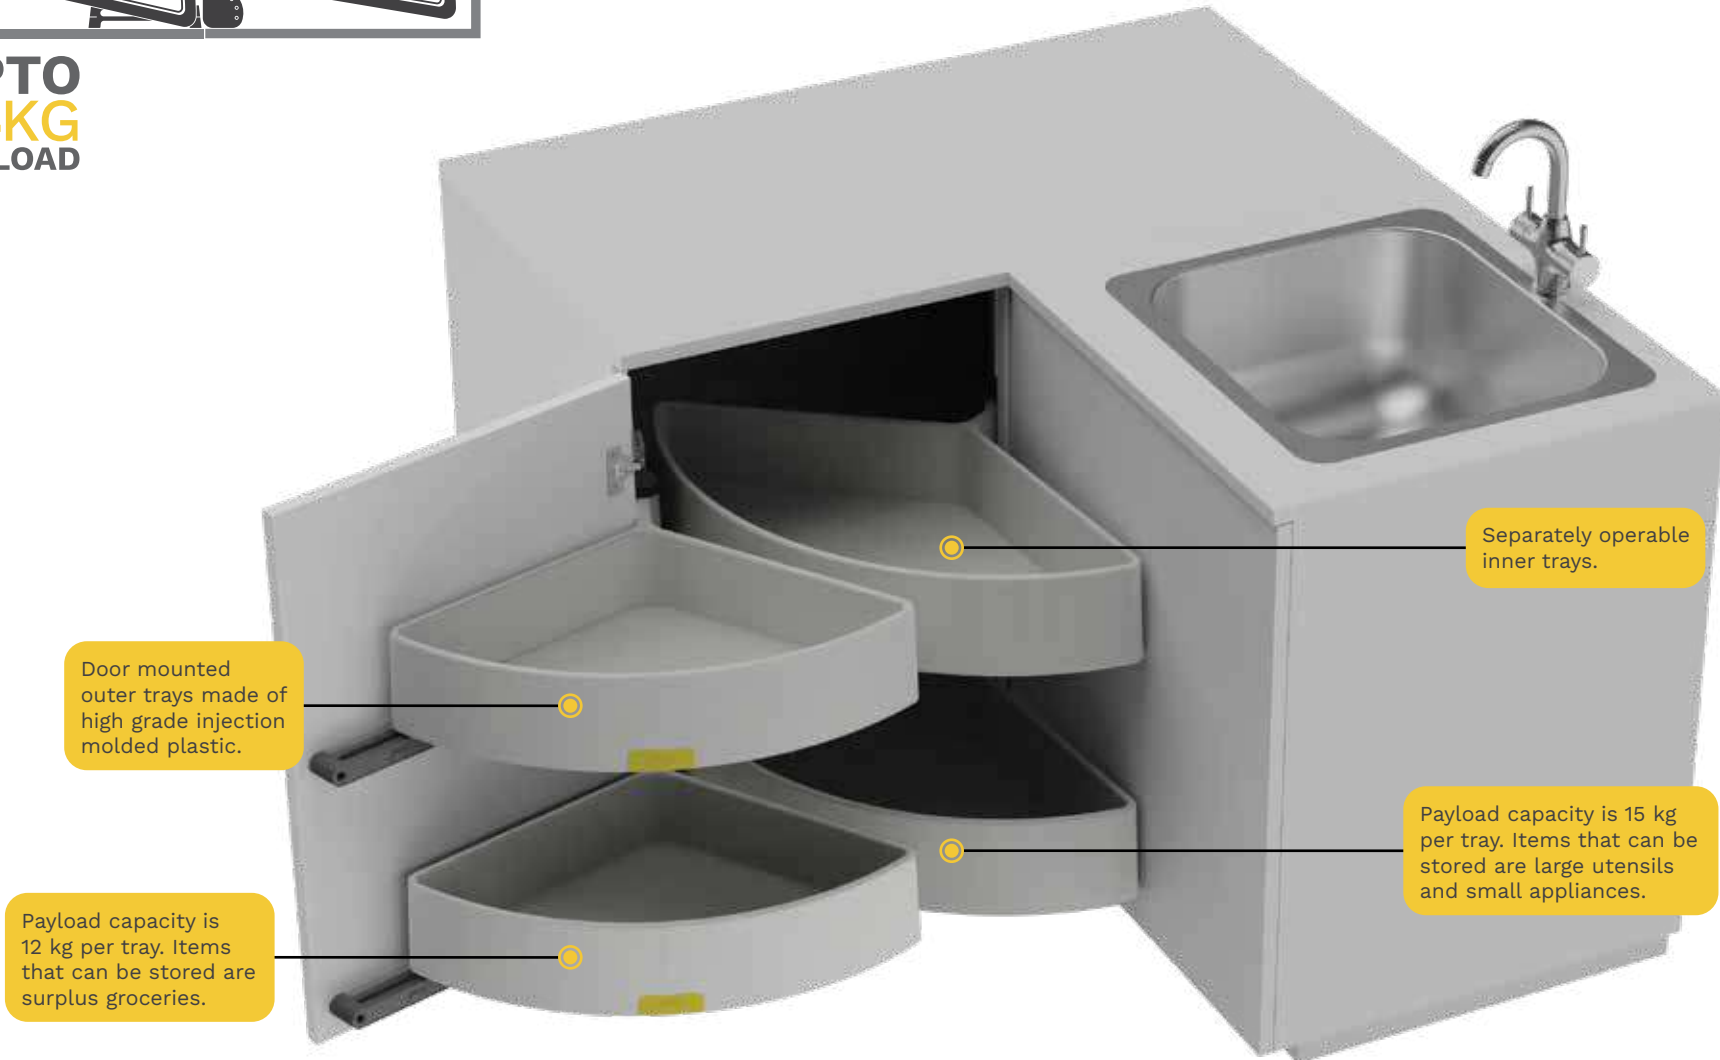

Door mounted outer trays made of high grade injection molded plastic.

Payload capacity is 12 kg per tray. Items that can be stored are surplus groceries.

Separately operable inner trays.

Payload capacity is 15 kg per tray. Items that can be stored are large utensils and small appliances.