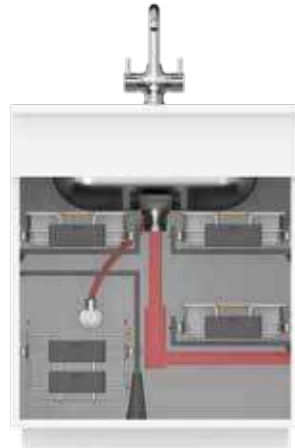

Right Pipe Arrangement