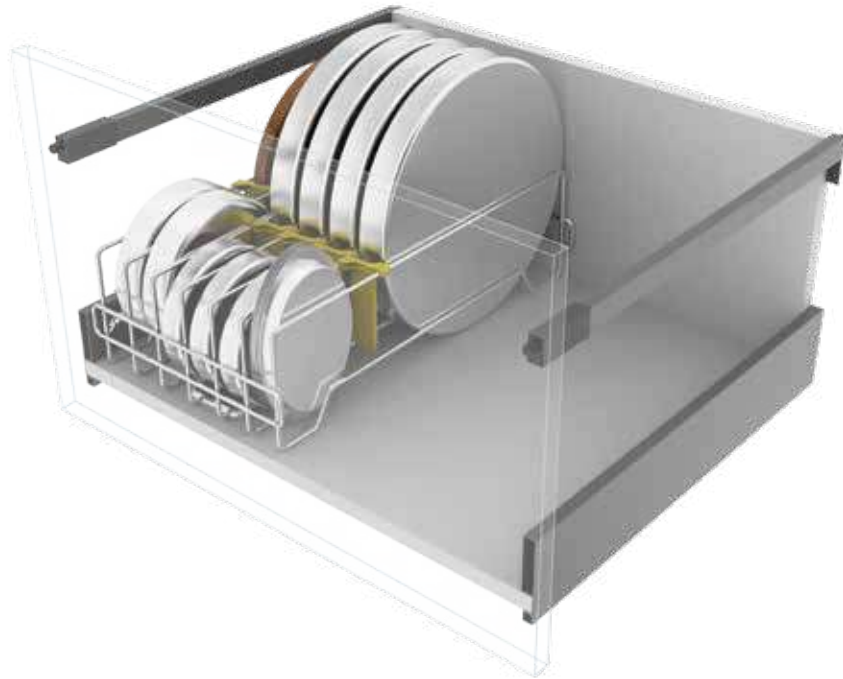

Wasted space.

Currently thalis and plates are stored this way, leaving space unutilised.

SKIDO Thali Organiser stores thalis efficiently and ensures more space utility.

Thali Organiser consists of 1 wire frame, 6 adjustable thali separators and 4 locators. This set is available in two sizes **15** for 38cm & 43cm drawers and **19** for 48cm & 53cm drawers.

## Universal Thali Organiser

**NAYI SOCH™**  
**नई सोच**  
Smart flaps  
for adjustable  
partitioning as  
well as firmly  
holding thalis.

Thali Organiser consists of 1 wire frame,  
adjustable Thali separators and 2 clamps.