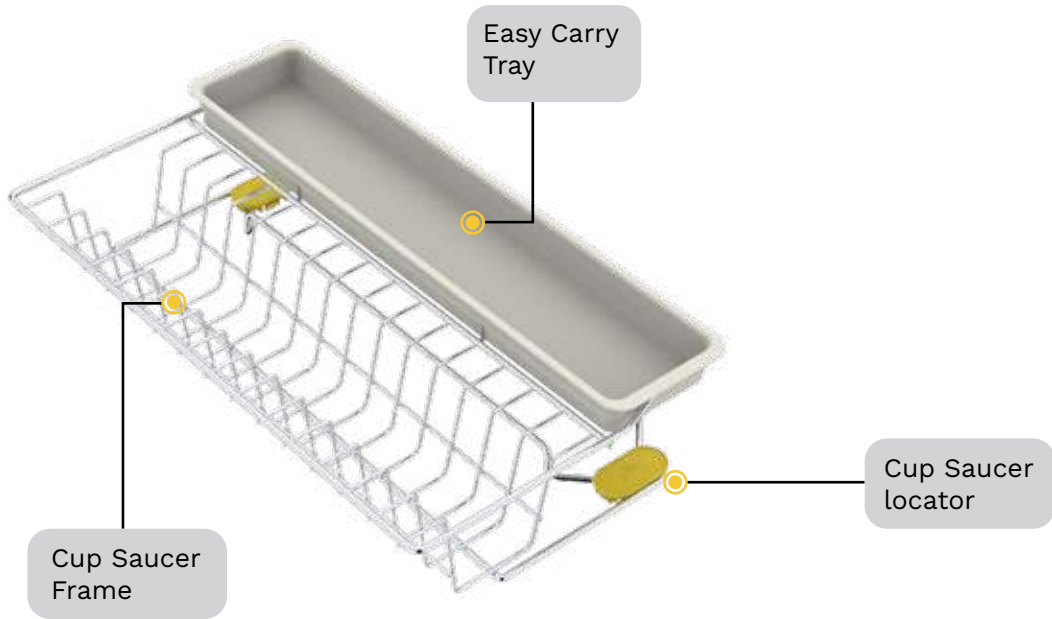

## Cup and Saucer Organiser

### Solution

The SKIDO Cup and Saucer Organiser is a simple but efficient solution. It comes with an easy-to-carry tray that aids in efficient space utilisation by placing all the cups, saucers, and mugs in a neat manner. Fixing the problems of oddly-shaped cups, the Cup and Saucer Organiser is a much-needed design innovation. The additional easy-to-carry tray utilises the vertical storage space, doubling the cup storage capacity.

### Problem

Every household has more cups, saucers and mugs than a conventional cup and saucer drawer can hold. There are no demarcated spaces to accommodate mugs and cups of different shapes and sizes. This causes a lot of storage space to be wasted.

The additional easy-to-carry tray utilises the vertical storage space, doubling the cup storage capacity.

The Cup & Saucer Organiser consists of 1 wire frame, 1 easy carry tray and 2 locators. This set is suitable for 38cm, 43cm, 48cm and 53cm drawer sizes.