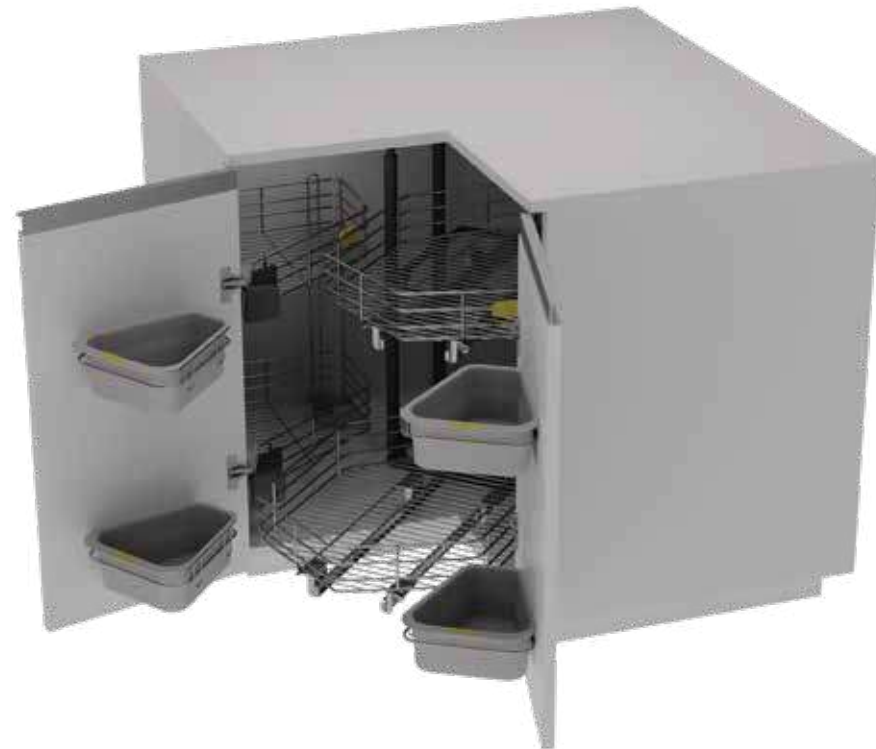

Super Corner Solution

NAYI SOCH
नई सोच

Unique design
uses every inch
of corner space.

Problem

The corner space in the kitchen usually gets wasted as it is deep and dark below the counter top. Existing solutions do not resolve this problem. Most of the people store unwanted and seldom used things in this space leading to clutter. This becomes a perfect hideout for pests and insects.

Solution

An innovative and convenient solution from SKIDO range. **Super Corner Solution** is just what you need. The corner space that is generally wasted can now be used for more storage. This solution is available in three modular units **Middle Unit** and **LHS, RHS**. The SS wire drawers slide out with ease. Door mounted high grade plastic trays offer more storage. Customize with LHS or RHS to create extra space. All units are available separately.