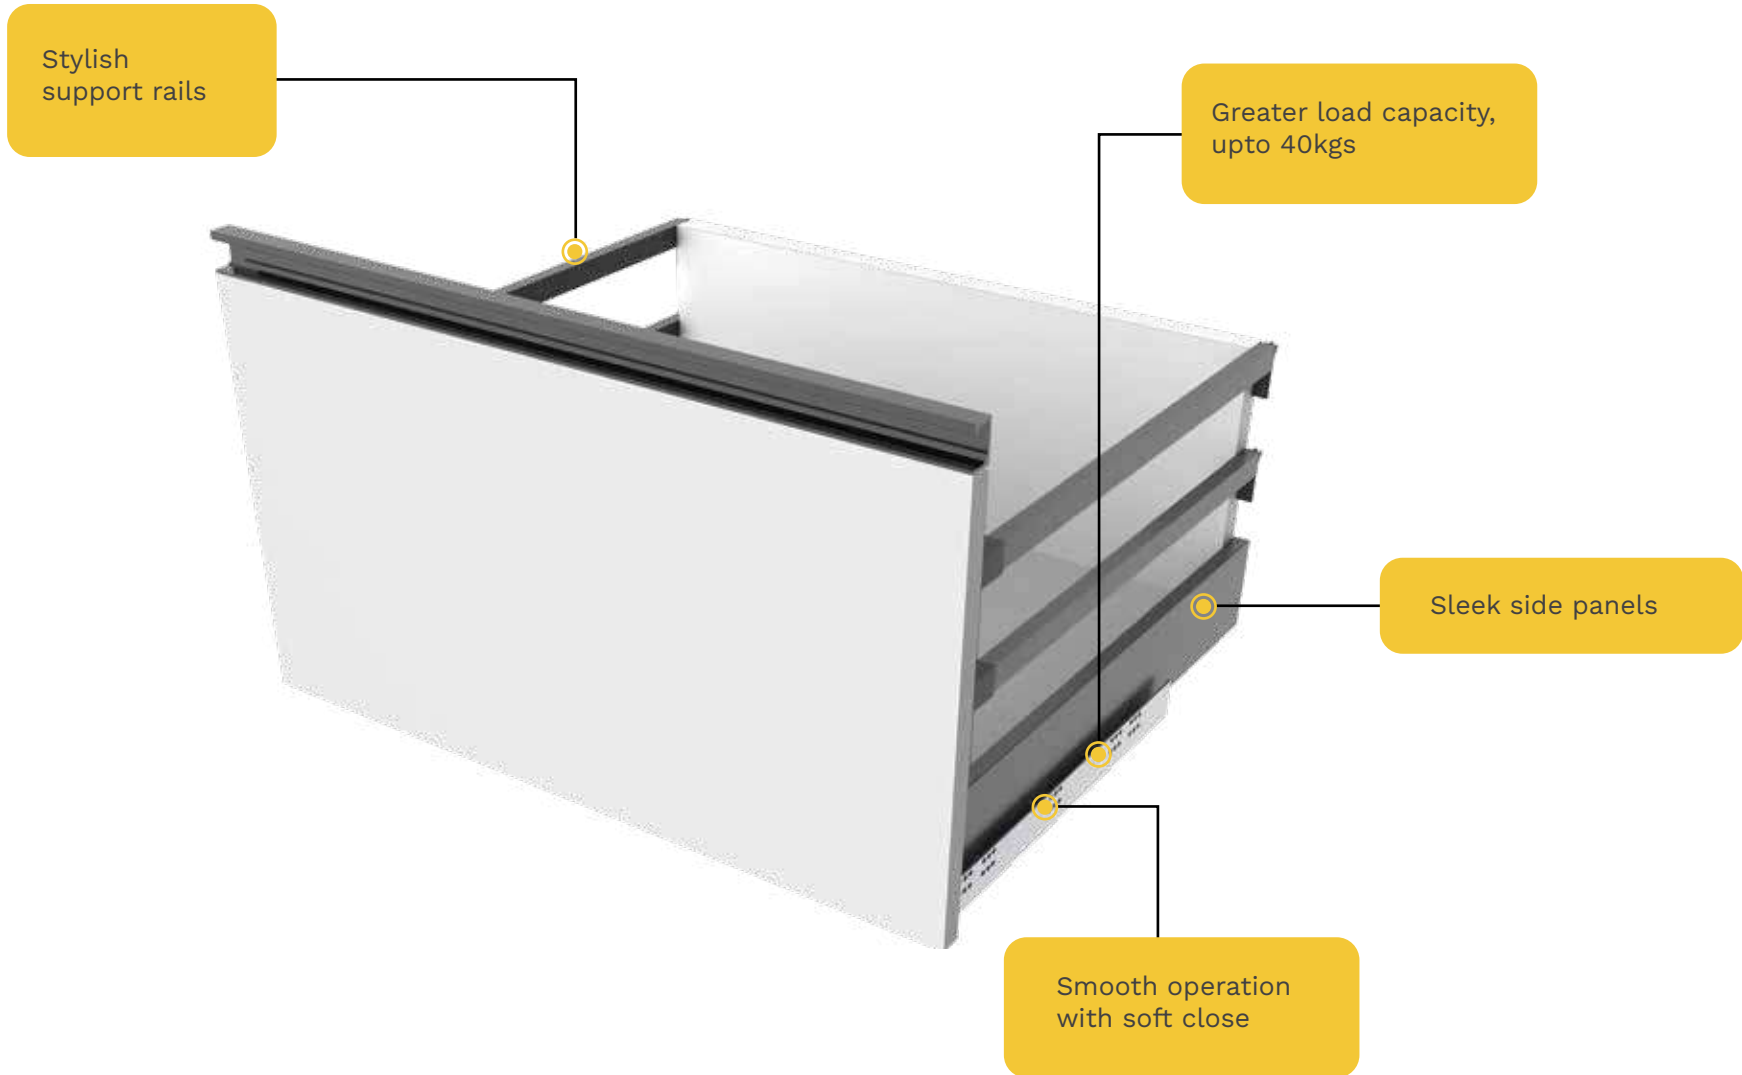

SKIDO

Smart Kitchen Drawers & Organisers

MAX STORAGE • MAX CONVENIENCE