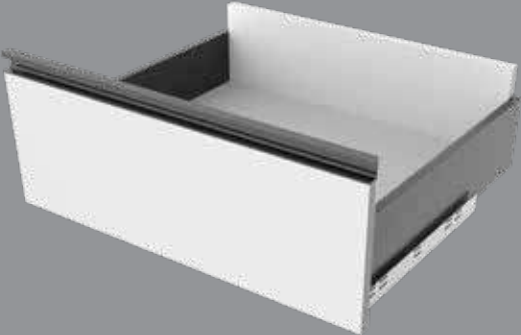

Anthracite	12.1 X 45cm | 4045
	12.1 X 50cm | 4046
	12.1 X 55cm | 4047
White	12.1 X 45cm | 4048
	12.1 X 50cm | 4049
	12.1 X 55cm | 4050