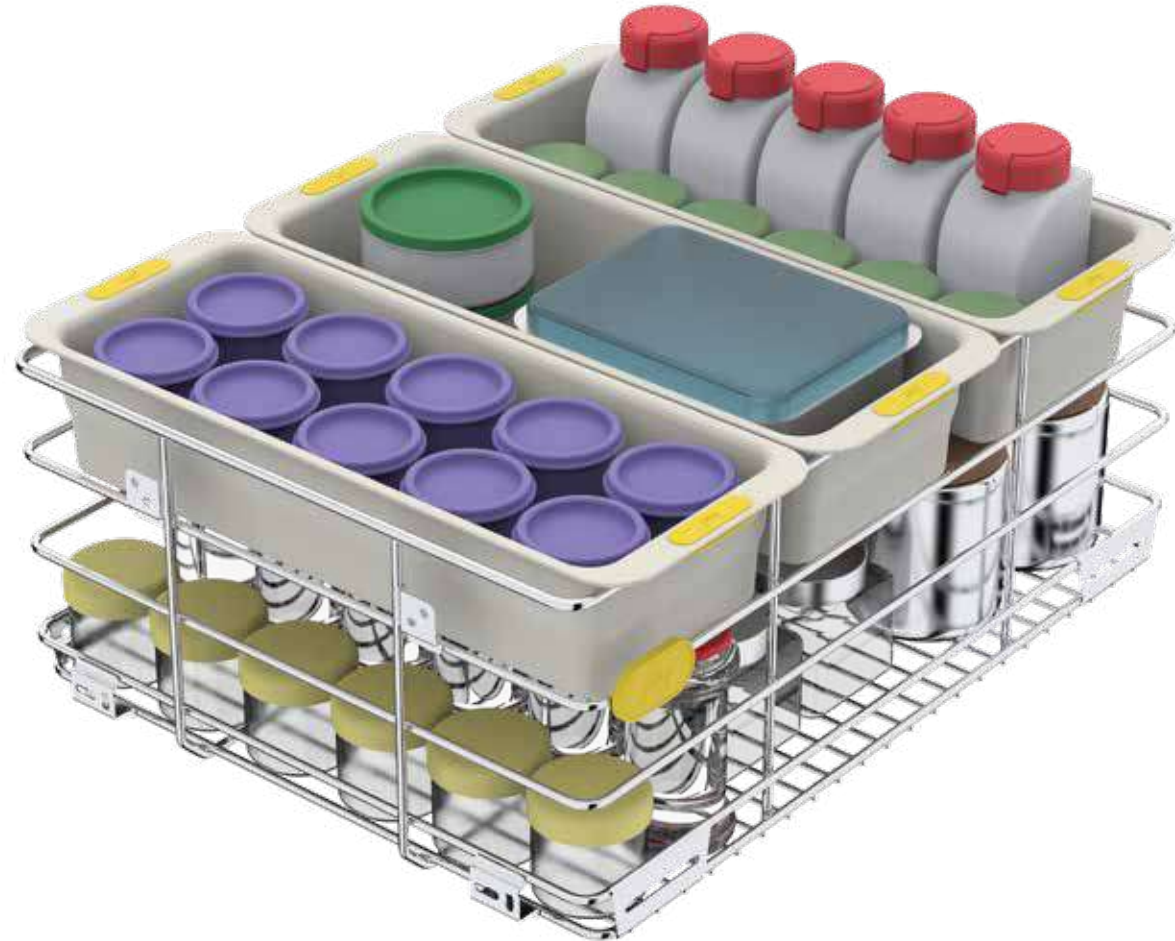

### Solution

SKIDO offers a clever solution by creating a mezzanine level. A solution to de-clutter: the SKIDO Jars and Bottles Organiser lets you easily arrange a wide variety of masala bottles, oil jars, flat short containers, tiffin boxes, ready to eat food packets, etc with three trays that bring order and neatness. Its specialty is the smart utilisation of vertical space in the drawer. The easy-to-carry tray can be used to take masalas to the cooking area in the kitchen.

### Problem

Masala containers, jars, boxes, etc. are kept together in the same basket. Small, short, and flat containers are spread over multiple baskets resulting in poor utilisation of space. There is also no easy way to use the vertical storage space in the drawer.