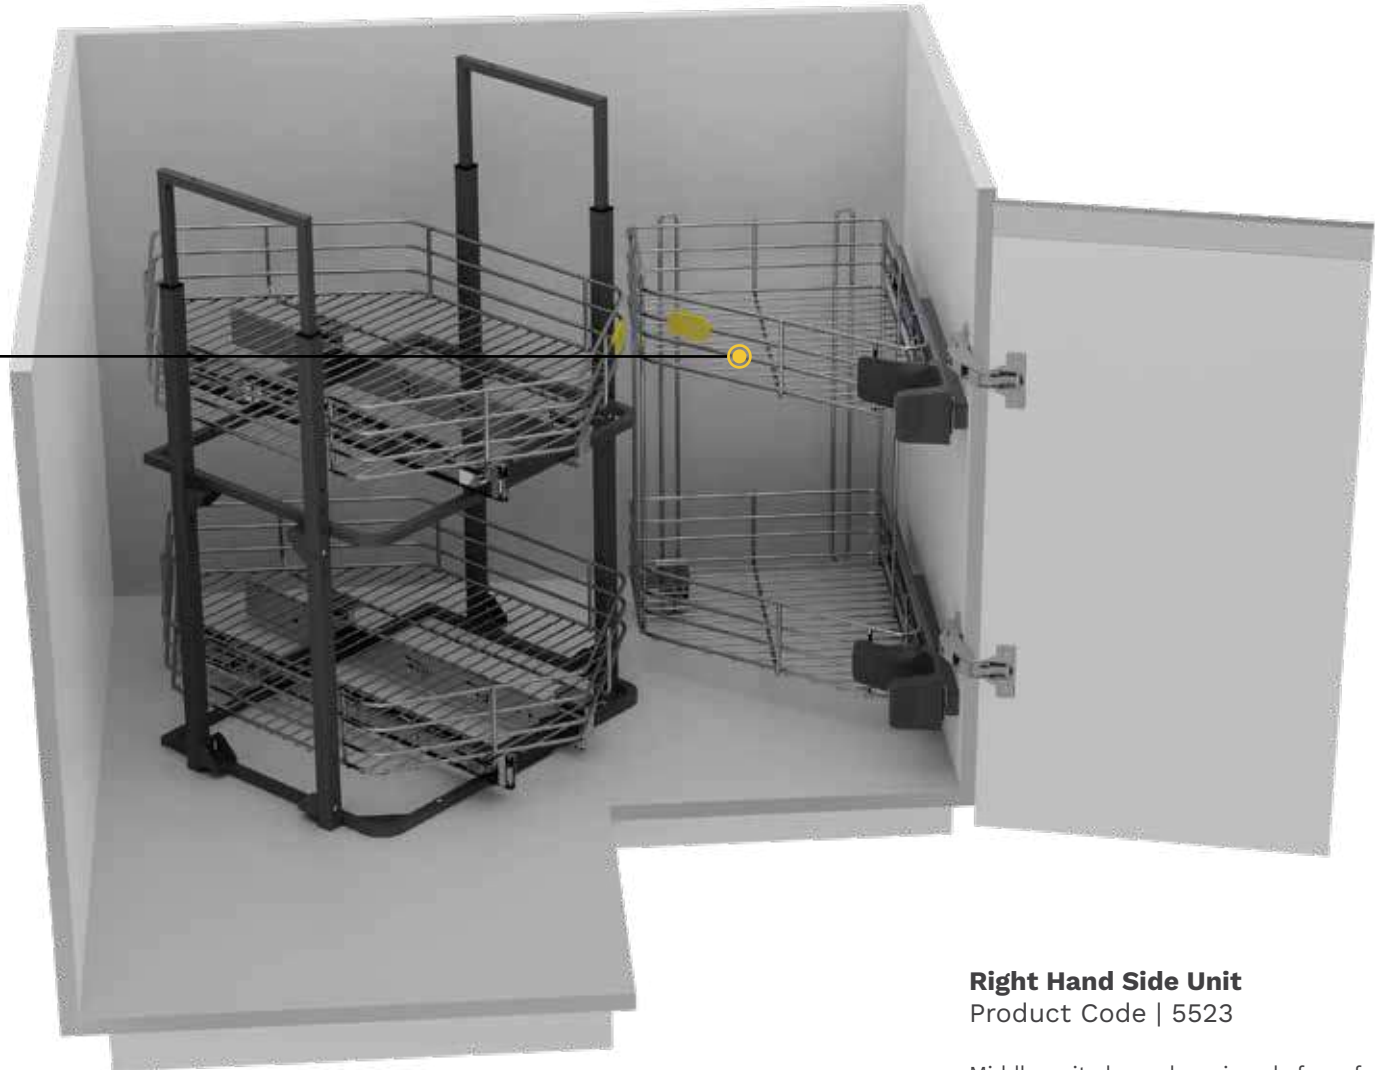

Right Hand Side Unit

The side units are like pullouts that can accommodate excess groceries, extra items e.g. things used only on occasions. The unit can be pulled out completely to give clear visibility and easy accessibility.

SUPER CORNER SOLUTION

Right Hand Side Unit

Items that can be stored are surplus groceries e.g. extra oil, grains, sugar, pulses, etc.

Right Hand Side Unit

Product Code | 5523

Middle unit shown here is only for reference.