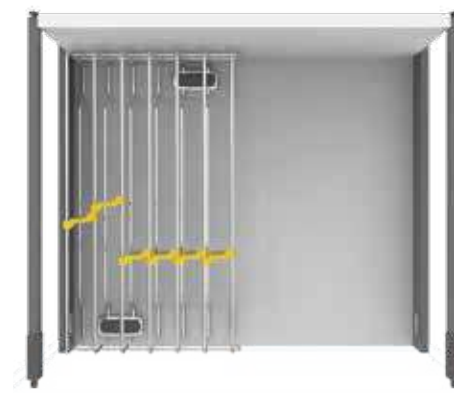

NAYI SOCH™
नई सोच
Smart flaps
for adjustable
partitioning as
well as firmly
holding thalis.

Thali Organiser consists of 1 wire frame,
adjustable Thali separators and 2 clamps.

The organiser is available in two variants **15** & **19**

Variant | 15
Code | 3155