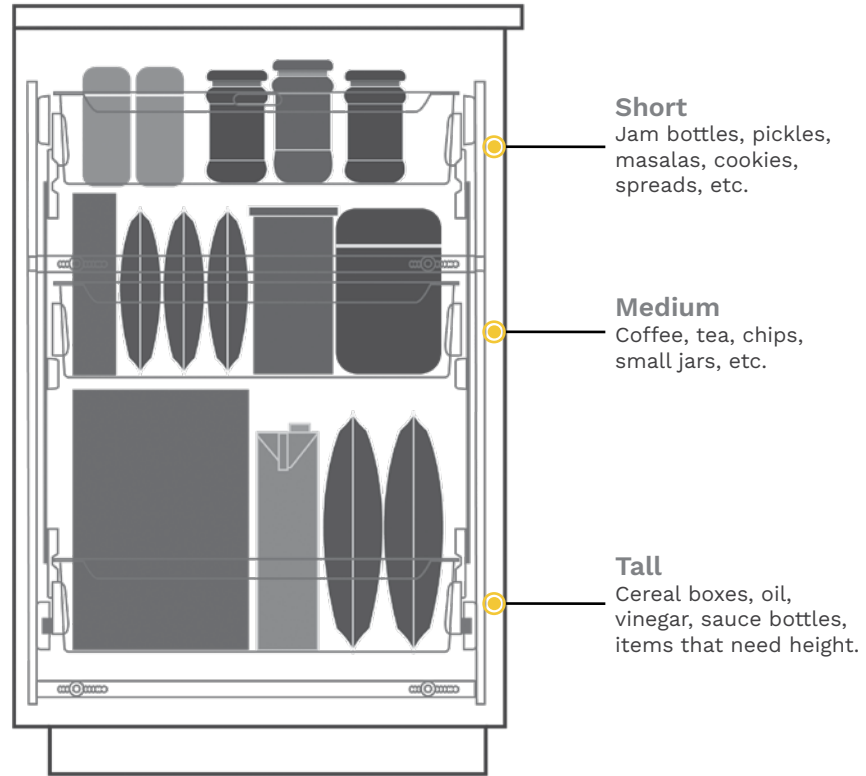

## Conventional Pullout

Traditionally, baskets come with equal heights that leads to **inefficient use of space**. Items of all shapes and sizes then lead to clutter.

Equal Basket height wastes space.

## Super Slideout Pantry

Thoughtfully designed & calculated heights of baskets help to **organize the items efficiently**.

Smart drawer heights provide maximum space utility.

**Efficient Space Utilisation**  
Smart drawer spacing utilizes the vertical space available, efficiently.