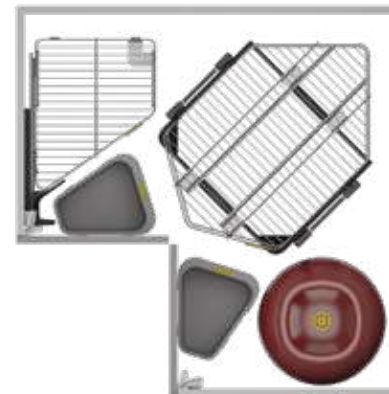

D-3

Middle Unit with two cylinders