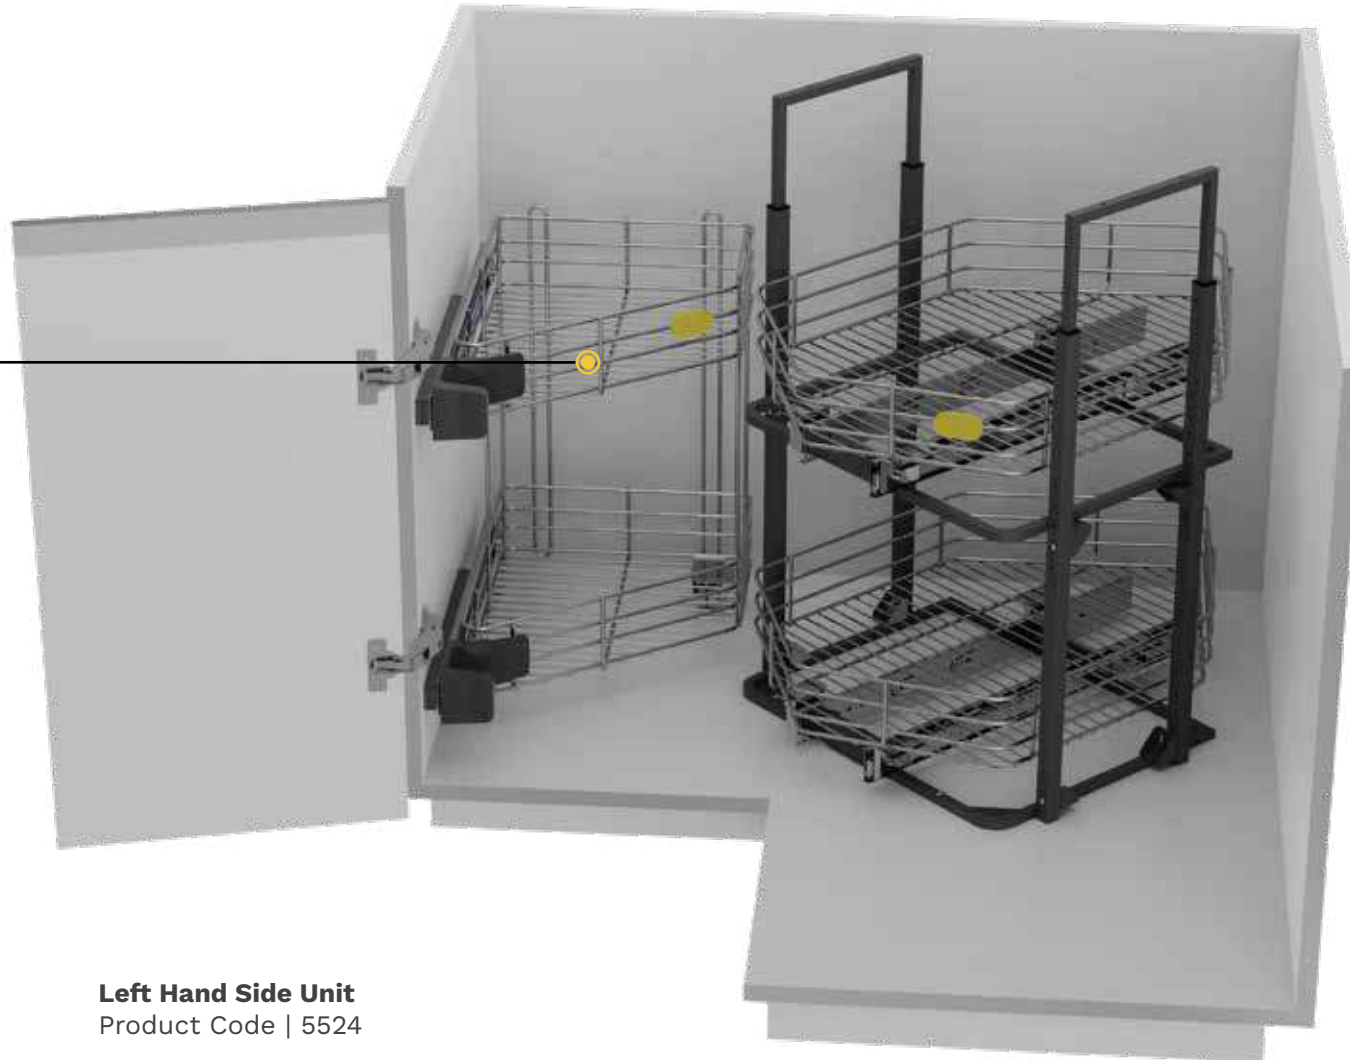

Left Hand Side Unit

Pre-assembled unit is easy to install for the carpenters. The payload capacity is 10 kg per drawer. Store your surplus supplies along with other items. LHS offers you extra storage.

SUPER CORNER SOLUTION

Left Hand Side Unit

Payload Capacity
10 kg each basket.

Left Hand Side Unit

Product Code | 5524

Middle unit shown here is only for reference.