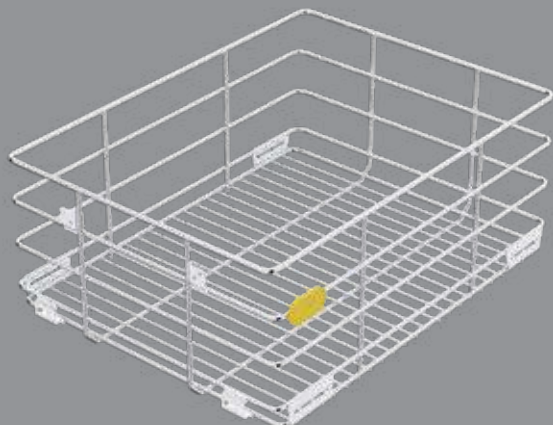

38 x 50.6 x 20cm | 4239
43 x 50.6 x 20cm | 4240
48 x 50.6 x 20cm | 4265
53 x 50.6 x 20cm | 4266

Each drawer is available in three heights - 10cm, 15cm and 20cm and four widths - 38cm, 43cm, 48cm and 53cm. These help bring perfection to your kitchen storage.