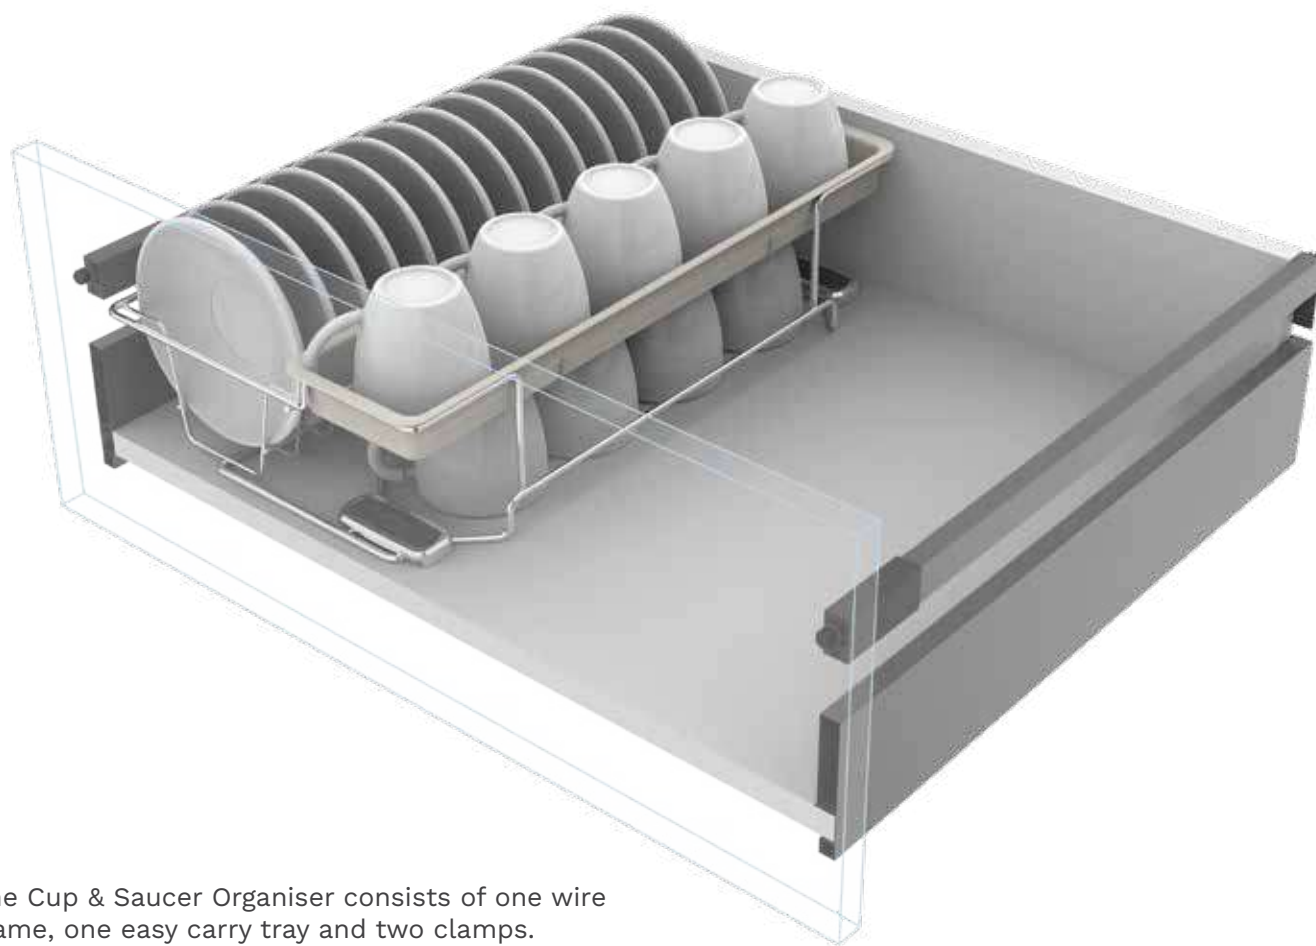

Universal Cup and Saucer Organiser

The Cup & Saucer Organiser consists of one wire frame, one easy carry tray and two clamps.