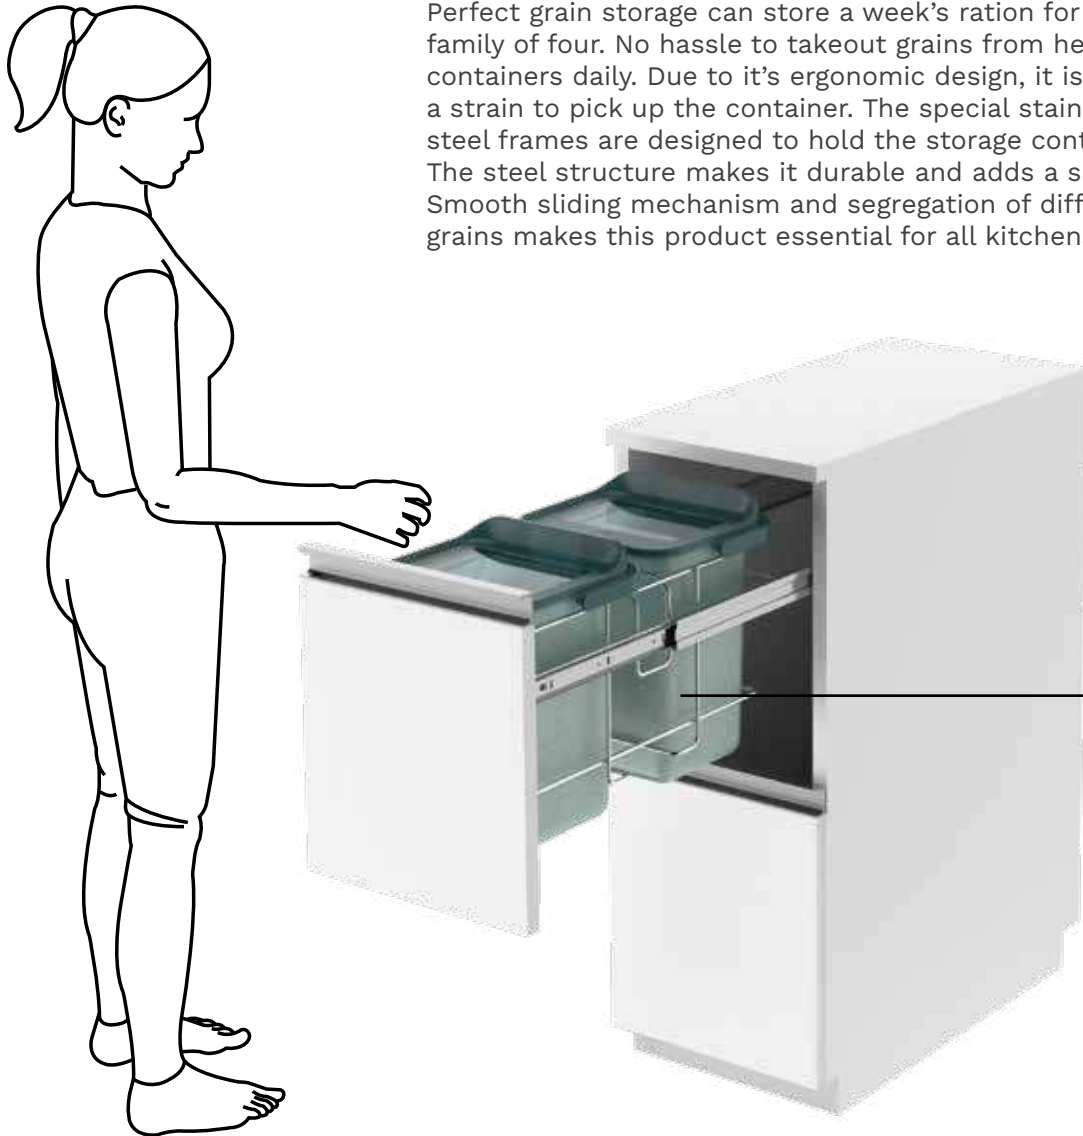

Perfect Grain Storage

Perfect grain storage can store a week's ration for a family of four. No hassle to takeout grains from heavy containers daily. Due to it's ergonomic design, it is not a strain to pick up the container. The special stainless-steel frames are designed to hold the storage containers. The steel structure makes it durable and adds a shine. Smooth sliding mechanism and segregation of different grains makes this product essential for all kitchens.

Grain storage is usually placed away from the sink area.