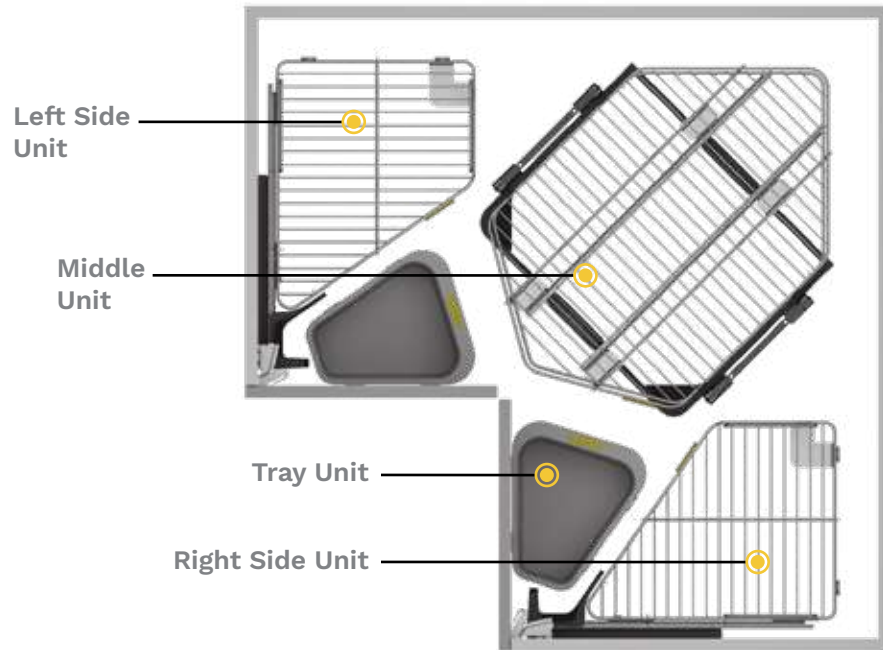

Top view of Unit

D-1

Flexibility

The Super Corner Solution is designed to give the user maximum storage to serve their needs. The LHS and RHS complete this system. Super Corner Solution offers the user flexibility to customize as per their need. As depicted in the illustration one can purchase complete system consisting of **Middle unit with trays (D-1), LHS and RHS.**

If they need to store one cylinder they can buy either the LHS or RHS unit (D-2) (D-3). In case one needs to store two cylinders, they may choose only the middle unit (D4). LHS and RHS units are available separately.