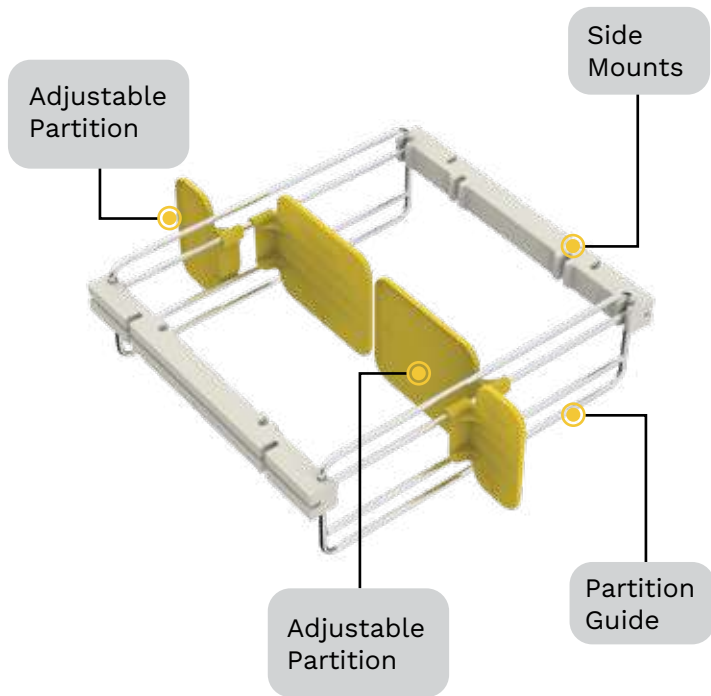

### Solution

The SKIDO Container Organiser is a kitchen novelty. It comes with smartly designed flaps that easily snap onto the wire component. You can also segregate the containers by sizes which lets you pick what you need quickly and easily. Your tin and steel containers will no longer be an eyesore. With the Container Organiser and sliding partitions, you get the flexibility to choose an arrangement that works for you. The partition guide can be set up in different positions as well.

### Problem

Storing containers is a big issue because they come in unwieldy, shapes and sizes. Lack of convenient and flexible space dividers inside the drawer leads to clutter and space wastage. Finding those tiny chutney containers or dabbas becomes a hassle.