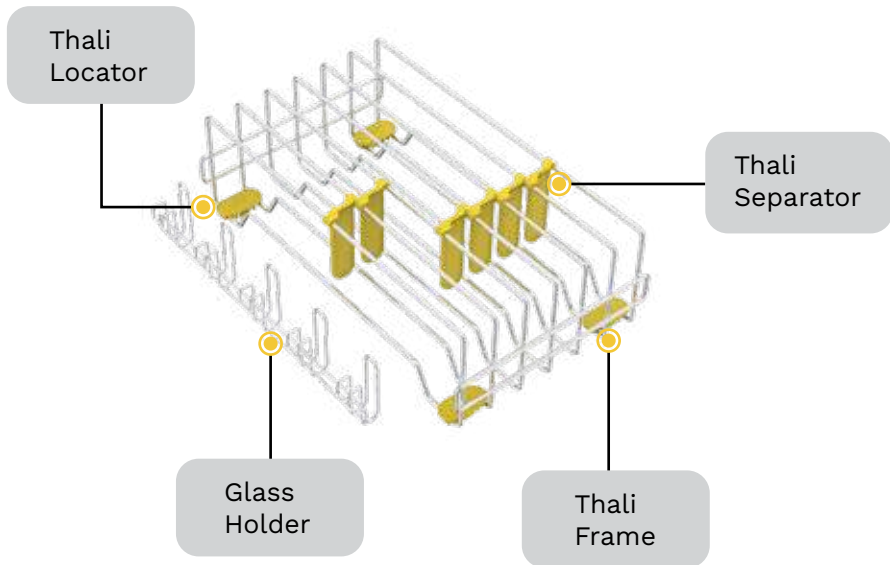

### Solution

The SKIDO Thali Organiser brings neatness to the thali storage. It comes with a tab-like component (thali separator) that press-fits into the wire drawer. The thali separator can slide on the wire guides and can stop thalis from rolling and rattling. Additionally, it has space for serving glasses which are mostly used in tandem with thalis.

### Problem

Thalis come in various sizes which make optimum space utilisation difficult. It is a major hassle to take out those smaller thalis amongst the bigger ones. Also, the thalis cause an irritating rattling noise.

Wasted space.

Currently thalis and plates are stored this way, leaving space unutilised.

SKIDO Thali Organiser stores thalis efficiently and ensures more space utility.

Thali Organiser consists of 1 wire frame, 6 adjustable thali separators and 4 locators. This set is available in two sizes **15** for 38cm & 43cm drawers and **19** for 48cm & 53cm drawers.