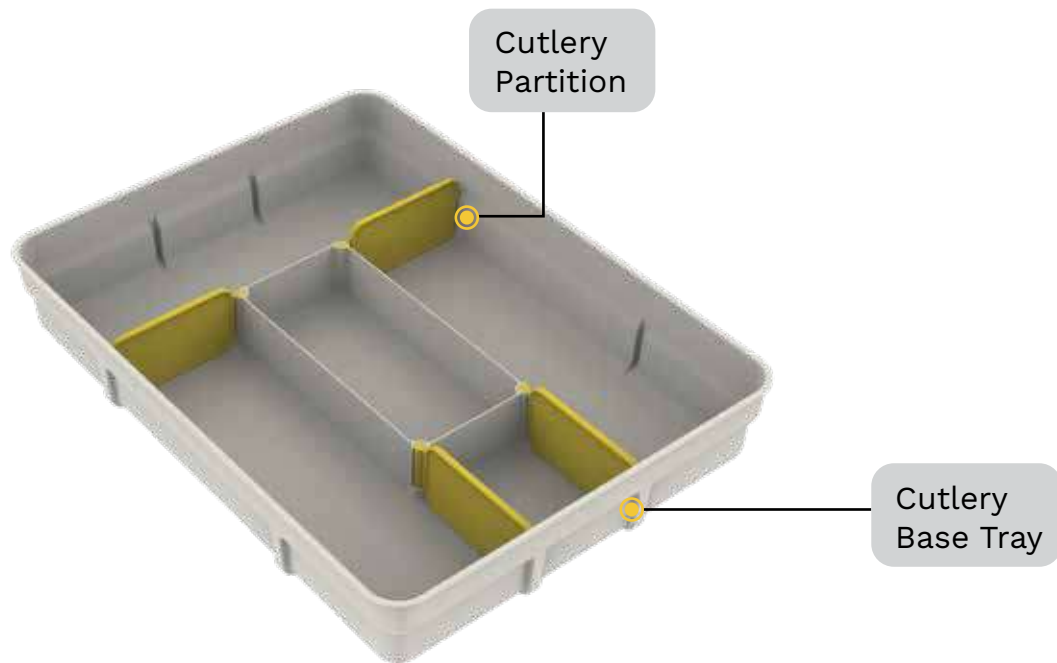

### Problem

In the baskets currently available, a lot of kitchen cutlery isn't easily accessible to the user. This leads to clutter and confusion. For example, when you need a spatula, you find it buried under other cutlery! Odd-shaped serving spoons are difficult to extract. Also, lack of flexible partitions create rigid spaces which are restrictive and difficult to access.

## Cutlery Organiser

### Solution

With the SKIDO Cutlery Organiser, things are different. Now all the cutlery is visible, neatly placed and easily accessible. Its adjustable partitions offer you the ability to customise according to your needs. Your belans, chimtas, kadchis, zaras and spoons can be easily stored, putting an end to cutlery clutter. Easy to remove and clean, the Cutlery Organiser helps you to neatly arrange odd-sized cutlery.

Possible layouts for Cutlery Organiser

The SKIDO Cutlery Organisers come in 2 widths: 38cm and 43cm. An additional 10cm tray helps to maximise space when used in the 48cm drawers. The cutlery organiser consists of 1 base tray and 4 cutlery partitions.