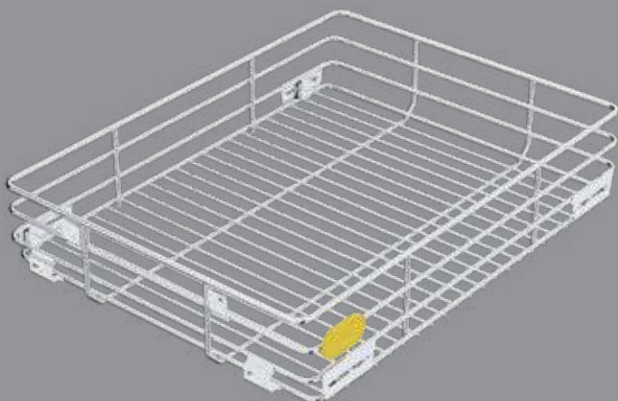

38 x 50.6 x 10cm | 4221
43 x 50.6 x 10cm | 4223
48 x 50.6 x 10cm | 4224
53 x 50.6 x 10cm | 4225