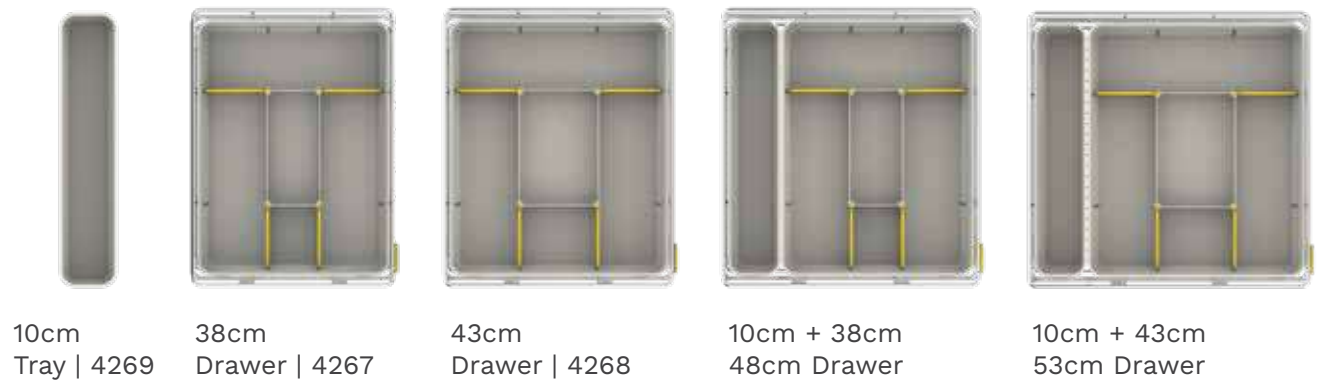

### Solution

With the SKIDO Cutlery Organiser, things are different. Now all the cutlery is visible, neatly placed and easily accessible. Its adjustable partitions offer you the ability to customise according to your needs. Your belans, chimtas, kadchis, zaras and spoons can be easily stored, putting an end to cutlery clutter. Easy to remove and clean, the Cutlery Organiser helps you to neatly arrange odd-sized cutlery.

Possible layouts for Cutlery Organiser

The SKIDO Cutlery Organisers come in 2 widths: 38cm and 43cm. An additional 10cm tray helps to maximise space when used in the 48cm drawers. The cutlery organiser consists of 1 base tray and 4 cutlery partitions.