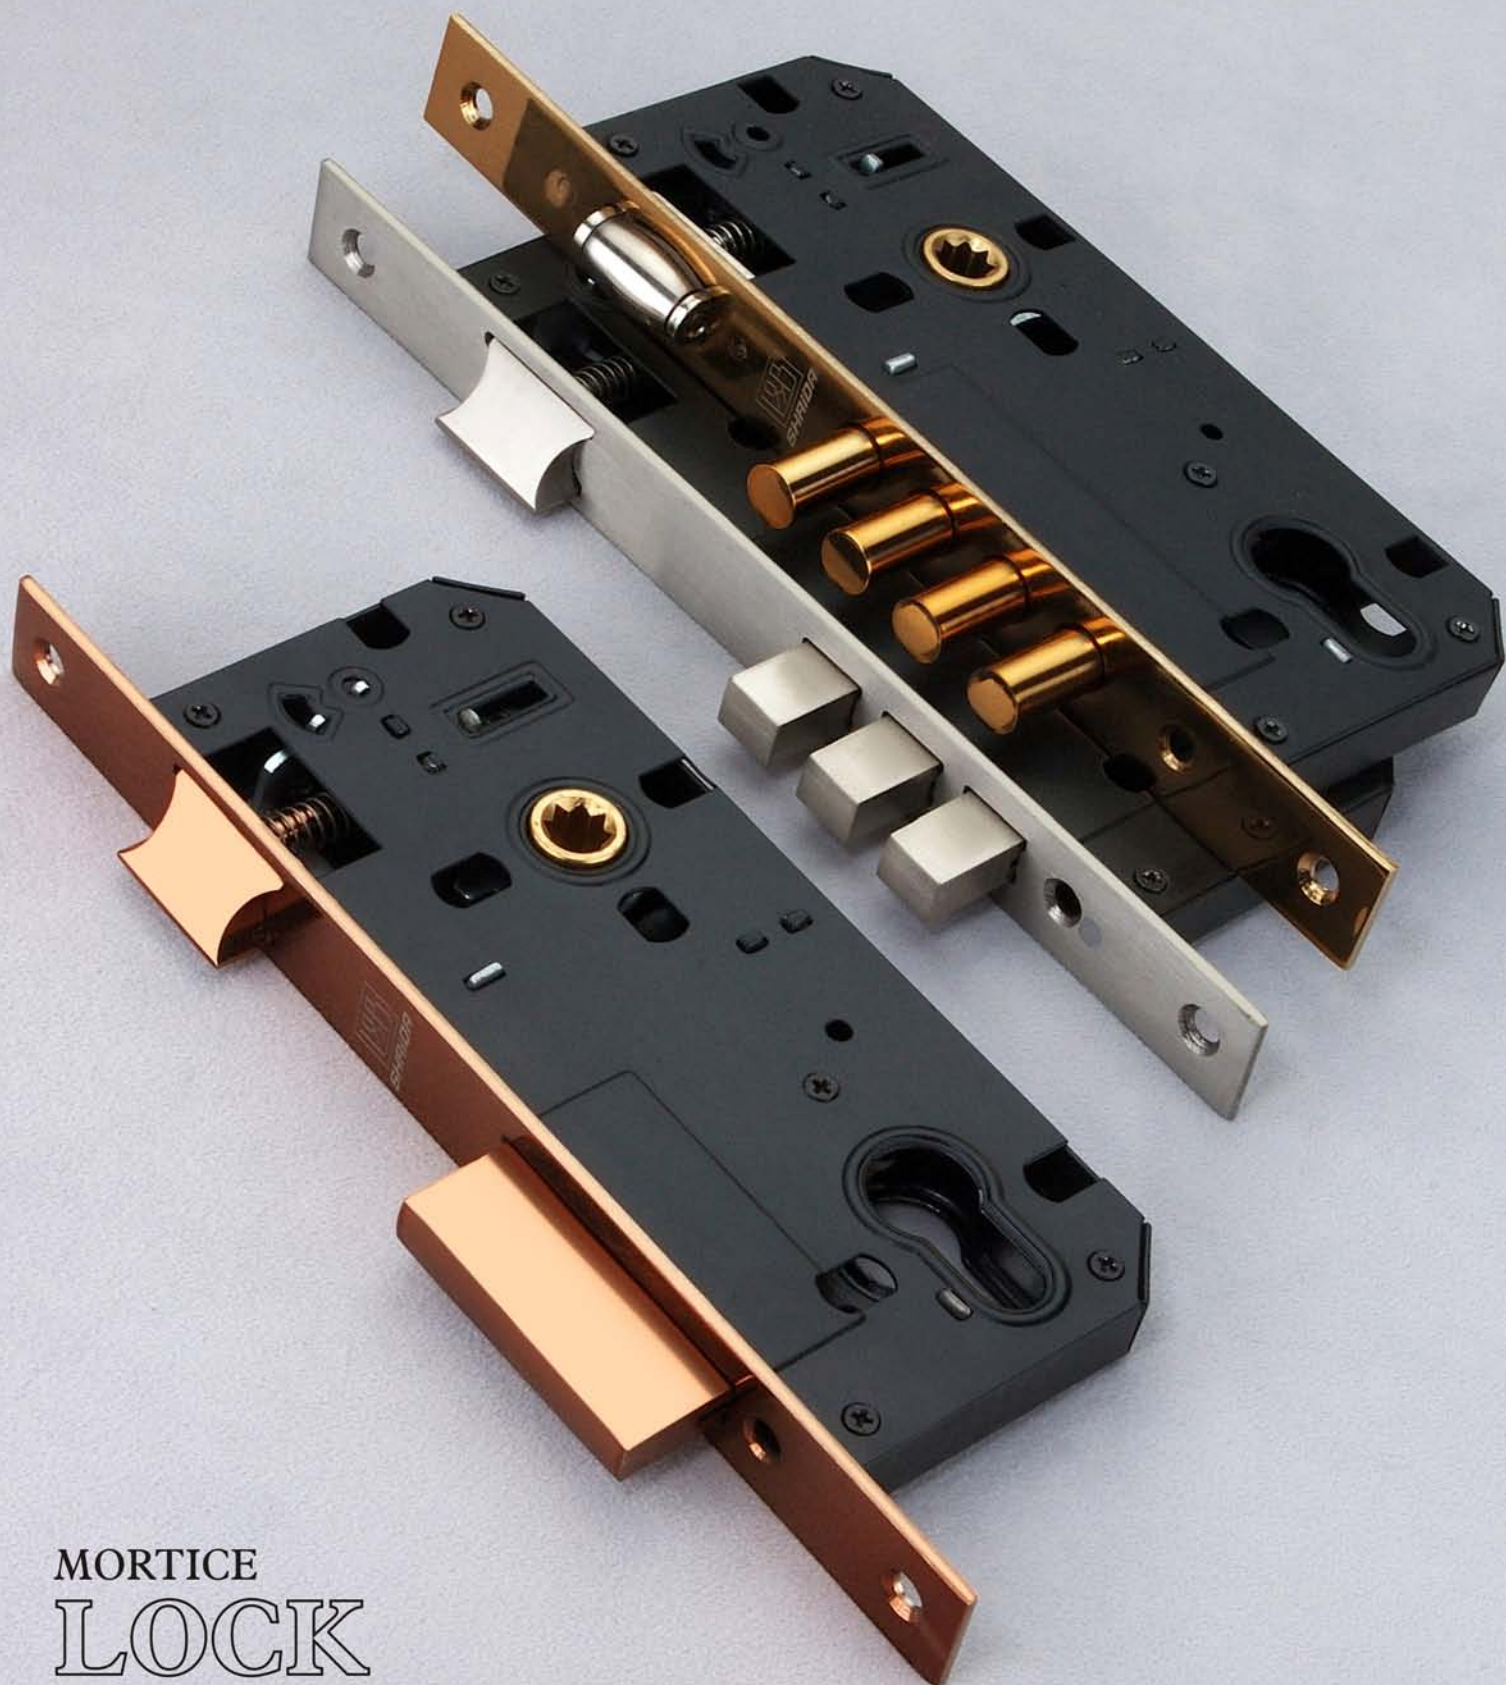

Shrida®

MORTICE LOCK

Any story can have surprising turns and twists.
We took the uncharted path and yielded surprisingly
refreshing results