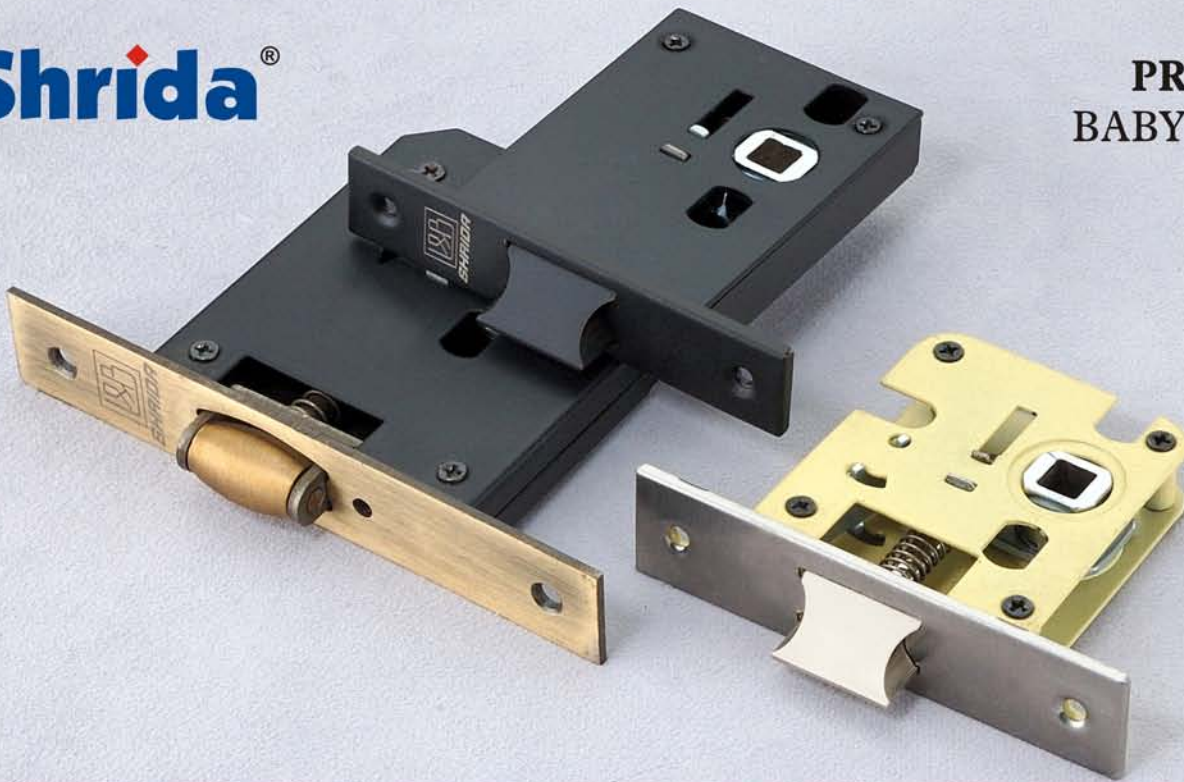

Silver Satin

Rose Gold

**119 No. R**

BABY LATCH ROLLER  
SOLID BRASS LATCH

Technical Details:  
• Roller Latch with 360° Movement  
• SS Spring

Gold

Antique

Black