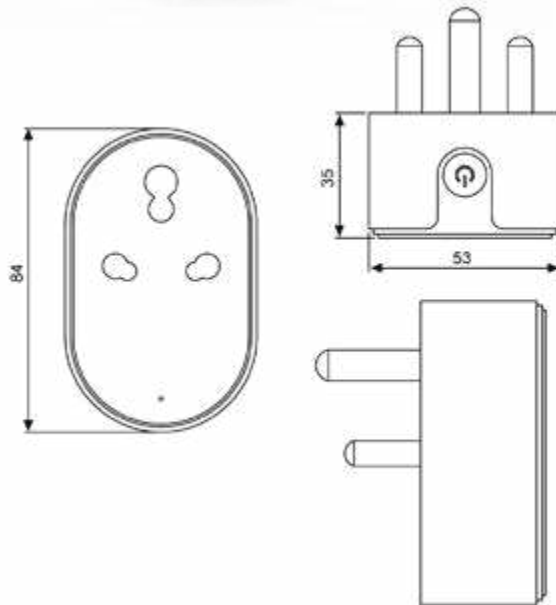

SMART PLUG

OZ-SP-16A LIFE ₹ 2,190

16A

Specification

Working Temp.
-20°-50°C

Wi-Fi Frequency
2.4Ghz Only

Input Voltage
AC 100V-240V

Smart Features

Energy
Monitoring

Voice
Control

Set Schedules
& Timer

No Wiring
Required

Global Remote
Access

24x7 Real Time
Monitoring

Wi-Fi

Google Assistant

Alexa

OzoLife App