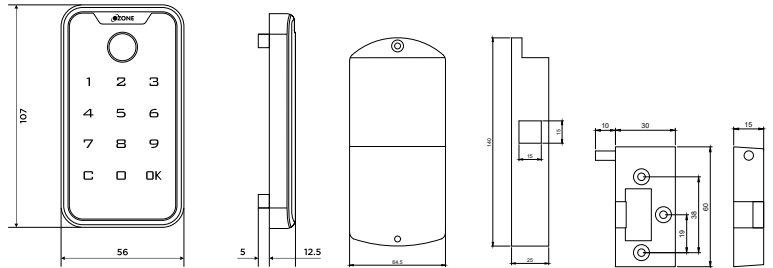

## PASSWORD & KEY LOCK

**OZFL-301 H-PK**

₹ 2,910

Password & Key Lock  
For Wooden / Metal Cabinets & Wardrobes  
Door Thickness: 1-18mm

Master Password

User Password

Emergency Key