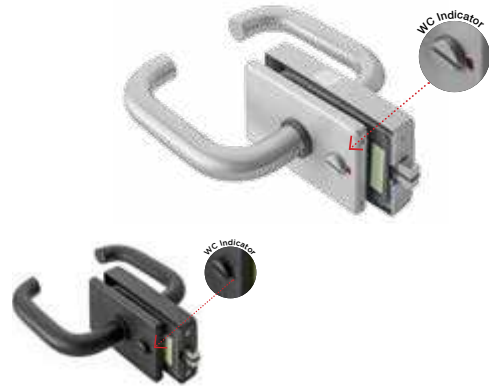

OZ-MGL-22S-BT Series

Horizontal Bathroom Glass Door Lock

For Product Code, refer table next page*

OZ-MGL-22S-BT BM

Optional accessories for OZ-MGL-11S Series and OZ-MGL-22S-BT Series

OZ-MGL-11/22 S-SB1 STD SSS

Strike Box for
Glass-to-Glass Application

₹5,033

OZ-MGL-11/22 S-SP1 STD SSS

Strike Plate for
Glass-to-Wall Application

₹1,564

OZ-MGL-11/22 S-SB1 STD BM

Strike Box for
Glass-to-Glass Application

₹5,787

OZ-MGL-11/22 S-SP1 STD BM

Strike Plate for
Glass-to-Wall Application

₹1,799

*How to order OZ-MGL-22S / OZ-MGL-11S

Product Code	Description	PLC Reference-DIN Outside View	
OZ-MGL-22S-BT-I STD SSS ₹11,967 OZ-MGL-22S-BT-I STD BM ₹13,764	Inward-One side knob other side Coin Slot for RH/LH opening	Left Hand Inward (DIN)	Right Hand Inward (DIN)
OZ-MGL-11S-I-K2N Std SSS ₹12,784 OZ-MGL-11S-I-K2N Std BM ₹14,701	Inward-Key-to-Knob for RH/LH opening		
OZ-MGL-22S-BT-O Std SSS ₹11,967 OZ-MGL-22S-BT-O Std BM ₹13,764	Outward-One side knob other side Coin Slot for RH/LH opening	Left Hand Outward (DIN)	Right Hand Outward (DIN)
OZ-MGL-11S-O-K2N Std SSS ₹12,784 OZ-MGL-11S-O-K2N Std BM ₹14,701	Outward-Key-to-Knob for RH/LH opening		
OZ-MGL-11S-K2K Std SSS ₹12,784 OZ-MGL-11S-K2K Std BM ₹14,701		Universal - key to key opening