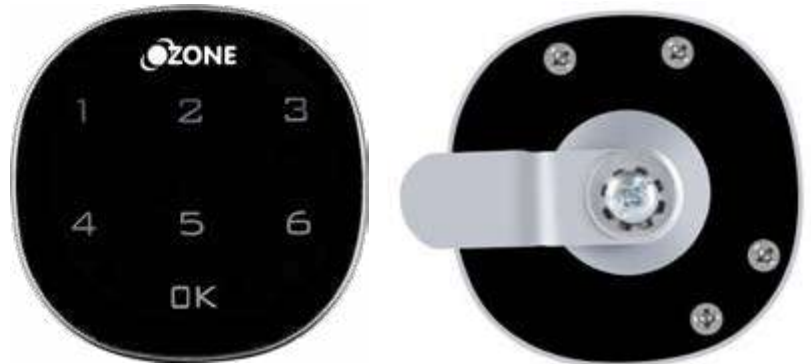

## PASSWORD LOCK

**OZFL-401-PW**

₹ 3,230

Password Lock  
for Single or Multiple Metal / Wooden Drawers  
for Swing & Sliding Metal & Wooden  
Cabinets & Wardrobes  
Door Thickness: 1-25mm

Master Password

User Password