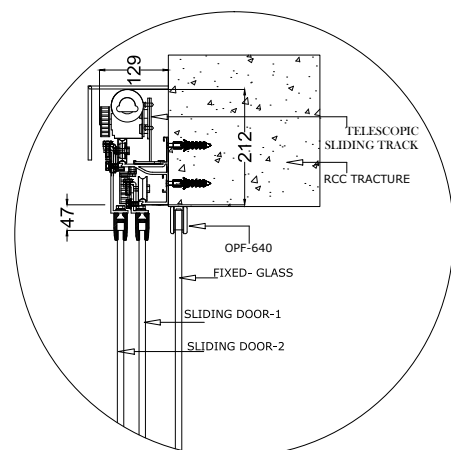

TELESCOPIC AUTOMATIC SLIDING DOOR SYSTEM

Ozone Telescopic Automatic Door System is designed to work on double pulley mechanism that enables wider door opening with less parking space. With our Telescopic Automatic Door System, you can achieve upto 3mtr wide door opening making it best suitable for automobile showrooms and areas of high traffic movement.

OZOM-11-T 4.2mtr. ₹ 3,01,925
OZOM-11-T 5.0mtr. ₹ 3,20,965

Telescopic Automatic Sliding Door System with one on one panel

TECHNICAL PARAMETER	OZOM – 11T
Power	AC 220V (50-60 Hz), AC 110v (option)
Controller	Micro-Processing
Motor	DC 24V 60W/90W
Door weight maximum	90kg x 2/125kg x 2
Door width	Minimum 550mm
Opening time	0-10 sec.(Adjustable)
Power Transfer	UPS, Program switch

Features:

- For a wider door opening space, install 02 panels door in a space of one
- 02 door panels move at 2:1 speed ratio at the same time
- Warranty will be lapsed in absence of CVT