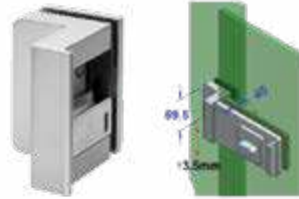

OSDL-11-SB2 STD SSS ₹3,412

Strike Box for Offset Glass
to Glass Application