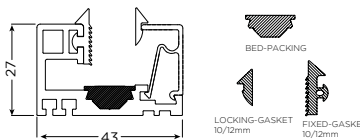

Fixed Profile
OZHN-DP-PR-33 4M ABM ₹ 8,197
OZHN-DP-PR-33 4M AN