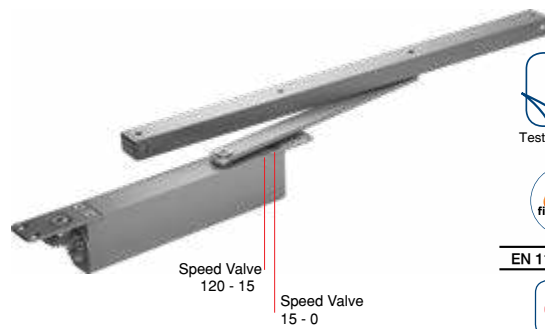

Power Adjustable