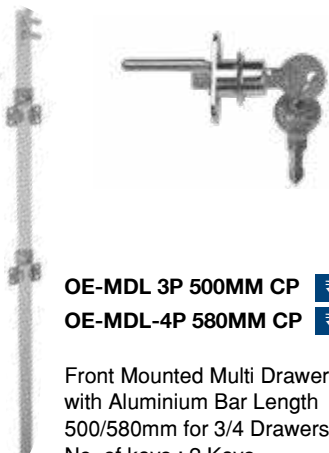

**OE-MPL 32MM CP ₹ 176**  
Multipurpose Lock

**OE-CL-33 STD SSS ₹ 454**  
Universal Lock

**MULTIDRAWER LOCKS**

**OE-MDL 3P 500MM CP ₹ 301**  
**OE-MDL-4P 580MM CP ₹ 280**

Front Mounted Multi Drawer Lock  
with Aluminium Bar Length  
500/580mm for 3/4 Drawers  
No. of keys : 2 Keys