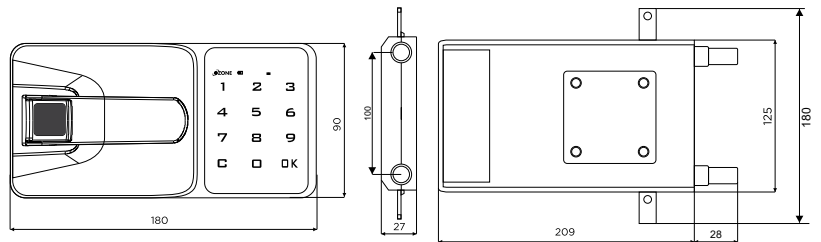

## WARDROBE SLIDING DOOR LOCKS

**Features:**

- Suitable for 25mm shutters
- Twist and turn system
- Single locking for 2 overlapped sliding shutters
- Universal lock for sliding shutters with either side opening
- High security two computerized keys
- System 32 compatible