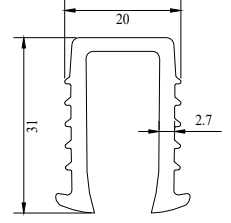

₹ 250

OZRAC-GKT-55

For 13.52mm thick glass Suitable for Aluminium Saloted Handrail