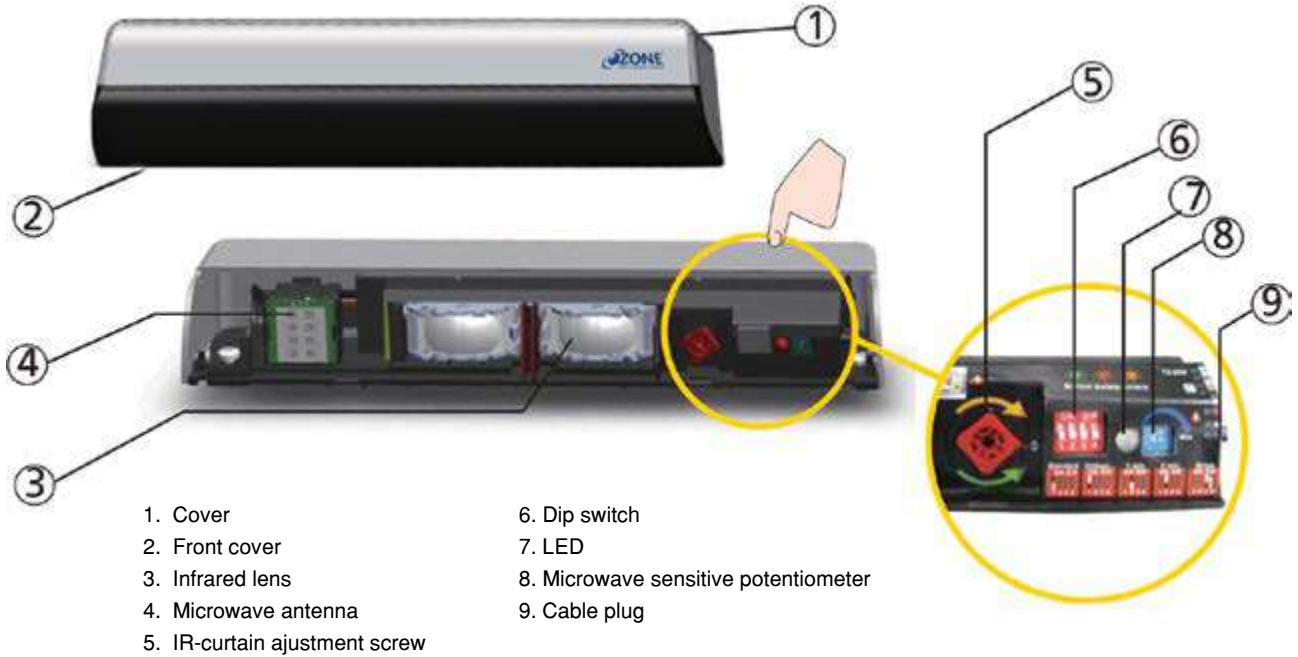

OUTLINER AUTO PRO

Microwave Sensor: High sensitivity, wide range eagle type sensors with least interface with industrial noise. Infrared Sensor for Active and presence detector.

Opening & safety sensor for automatic sliding doors

Other use of the device is outside the permitted purpose and can not be guaranteed by the manufacturer. The manufacturer cannot be held responsible for incorrect installations or inappropriate adjustments of the sensor.

OZOM-AC-11-ZS ₹17,000

1. Cover
2. Front cover
3. Infrared lens
4. Microwave antenna
5. IR-curtain adjustment screw
6. Dip switch
7. LED
8. Microwave sensitive potentiometer
9. Cable plug

Technical Specification

Supply voltage:	12 V-24 V AC +/-10% ; 12 V-30 V DC 0%/+10%	
Power consumption:	< 3W	
Mounting height:	1.8m to 3m	
Temperature range:	-25°C to +55°C	
Degree of protection:	IP54	
Detection mode:	Motion Min. detection speed: 5cm/s	Presence Typical response time: <128ms (max. 500ms)
Technology:	Microwave doppler radar Transmitter frequency: 24.150 GHz Transmitter radiated power: <20 dBm EIRP Transmitter power density: <5 mW/cm2	Active infrared with background analysis Spot diameter: 6cm (typ) Number of spots: 24 by curtain Number of curtains: 1
Angle:	From 15 to 45 vertical (adjustable)	From -5 to +8 (adjustable)
Output:	Relay (free of potential) Max. contact voltage: 42 V AC/DC Max. contact current: 1A (resistive) Max. switching power: 30W (DC)/60 VA (AC)	Relay (free of potential) Max. contact voltage: 42V AC/DC Max. contact current: 1A (resistive) Max. switching power: 30W (DC)/60 VA (AC)
Hold time output signal:	0.5s	0.5s

Specification are subject to change without prior notice