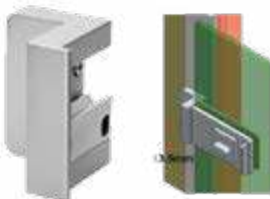

Accessories:

OSDL-11-SB1 STD SSS ₹3,264

Strike Box for Offset Wall/
Frame to Glass