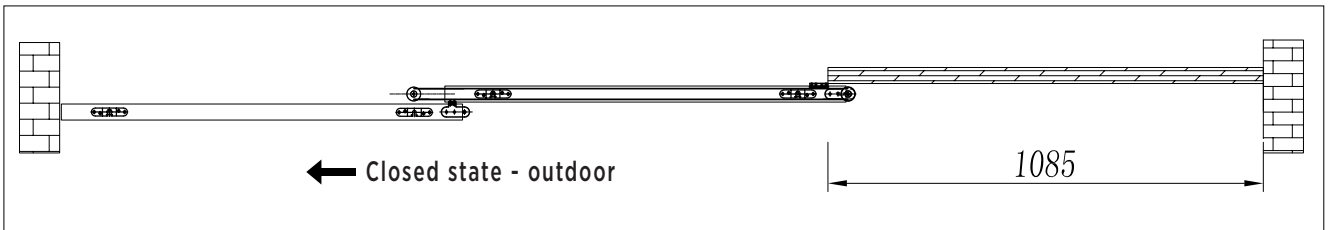

3 PANEL DOOR SLIDING SET:

OSL-TW-03 R Std AN ₹ 22,984

Right Hand Opening