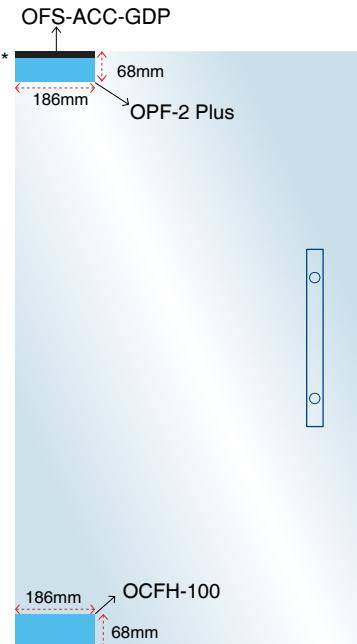

THE ORIGINAL SELF CLOSING PATCH FITTING GLASS DOOR SET

OCFH-100 Set STD SSS ₹20,497

Set Package Includes:
OCFH-100 STD
OPF-2 Plus (Top Patch)
OFS-ACC-GDP (Pivot)