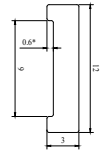

OZHN-DP1-CC STD
MILL x2 Nos.
Corner Cleat
₹ 263