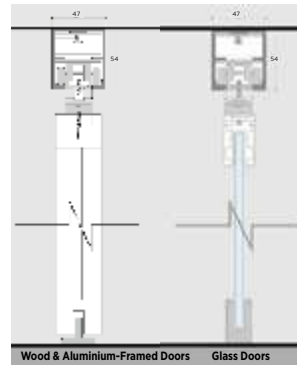

### Technical specifications:

- Movement range: 750–1000mm
- Door weight: 30–80kg
- Opening/closing speed: 200–500mm/s
- Hold open time: 0–30sec
- Magnetic holding power: Suction 10N
- Manual opening: 10N
- Anti-pinch force: 10N
- Average power: 30W
- Track length: 2100mm