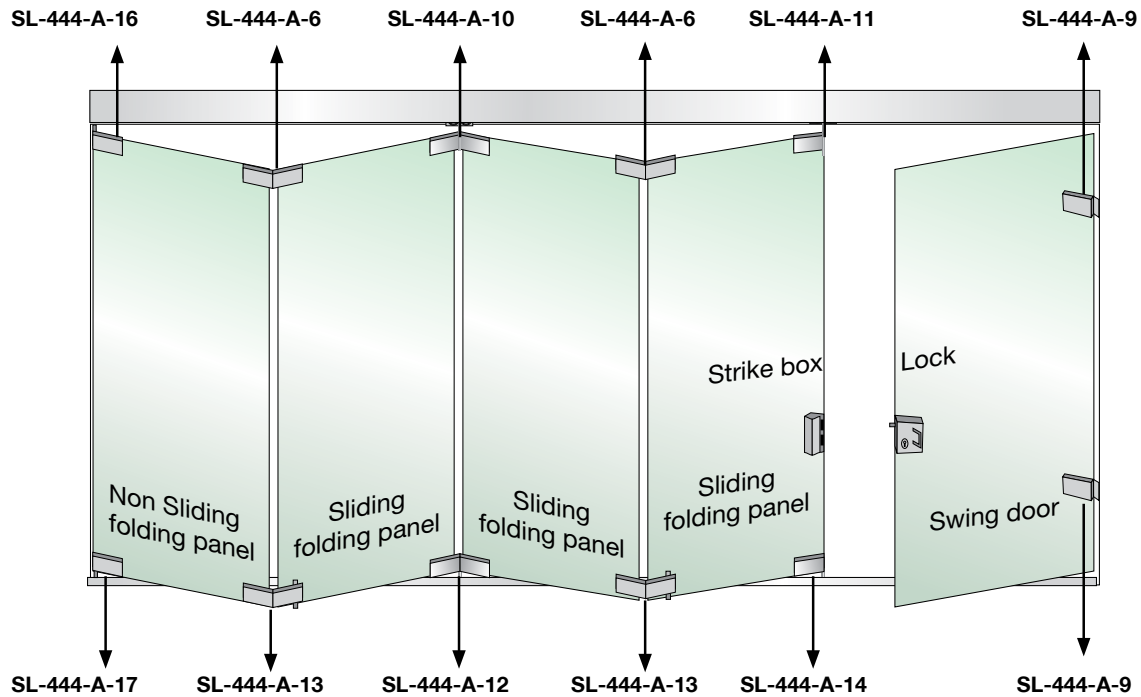

SLIDING DOOR SYSTEM - 444

Finish : SSS
Glass Thickness: 10-12mm

Plan View