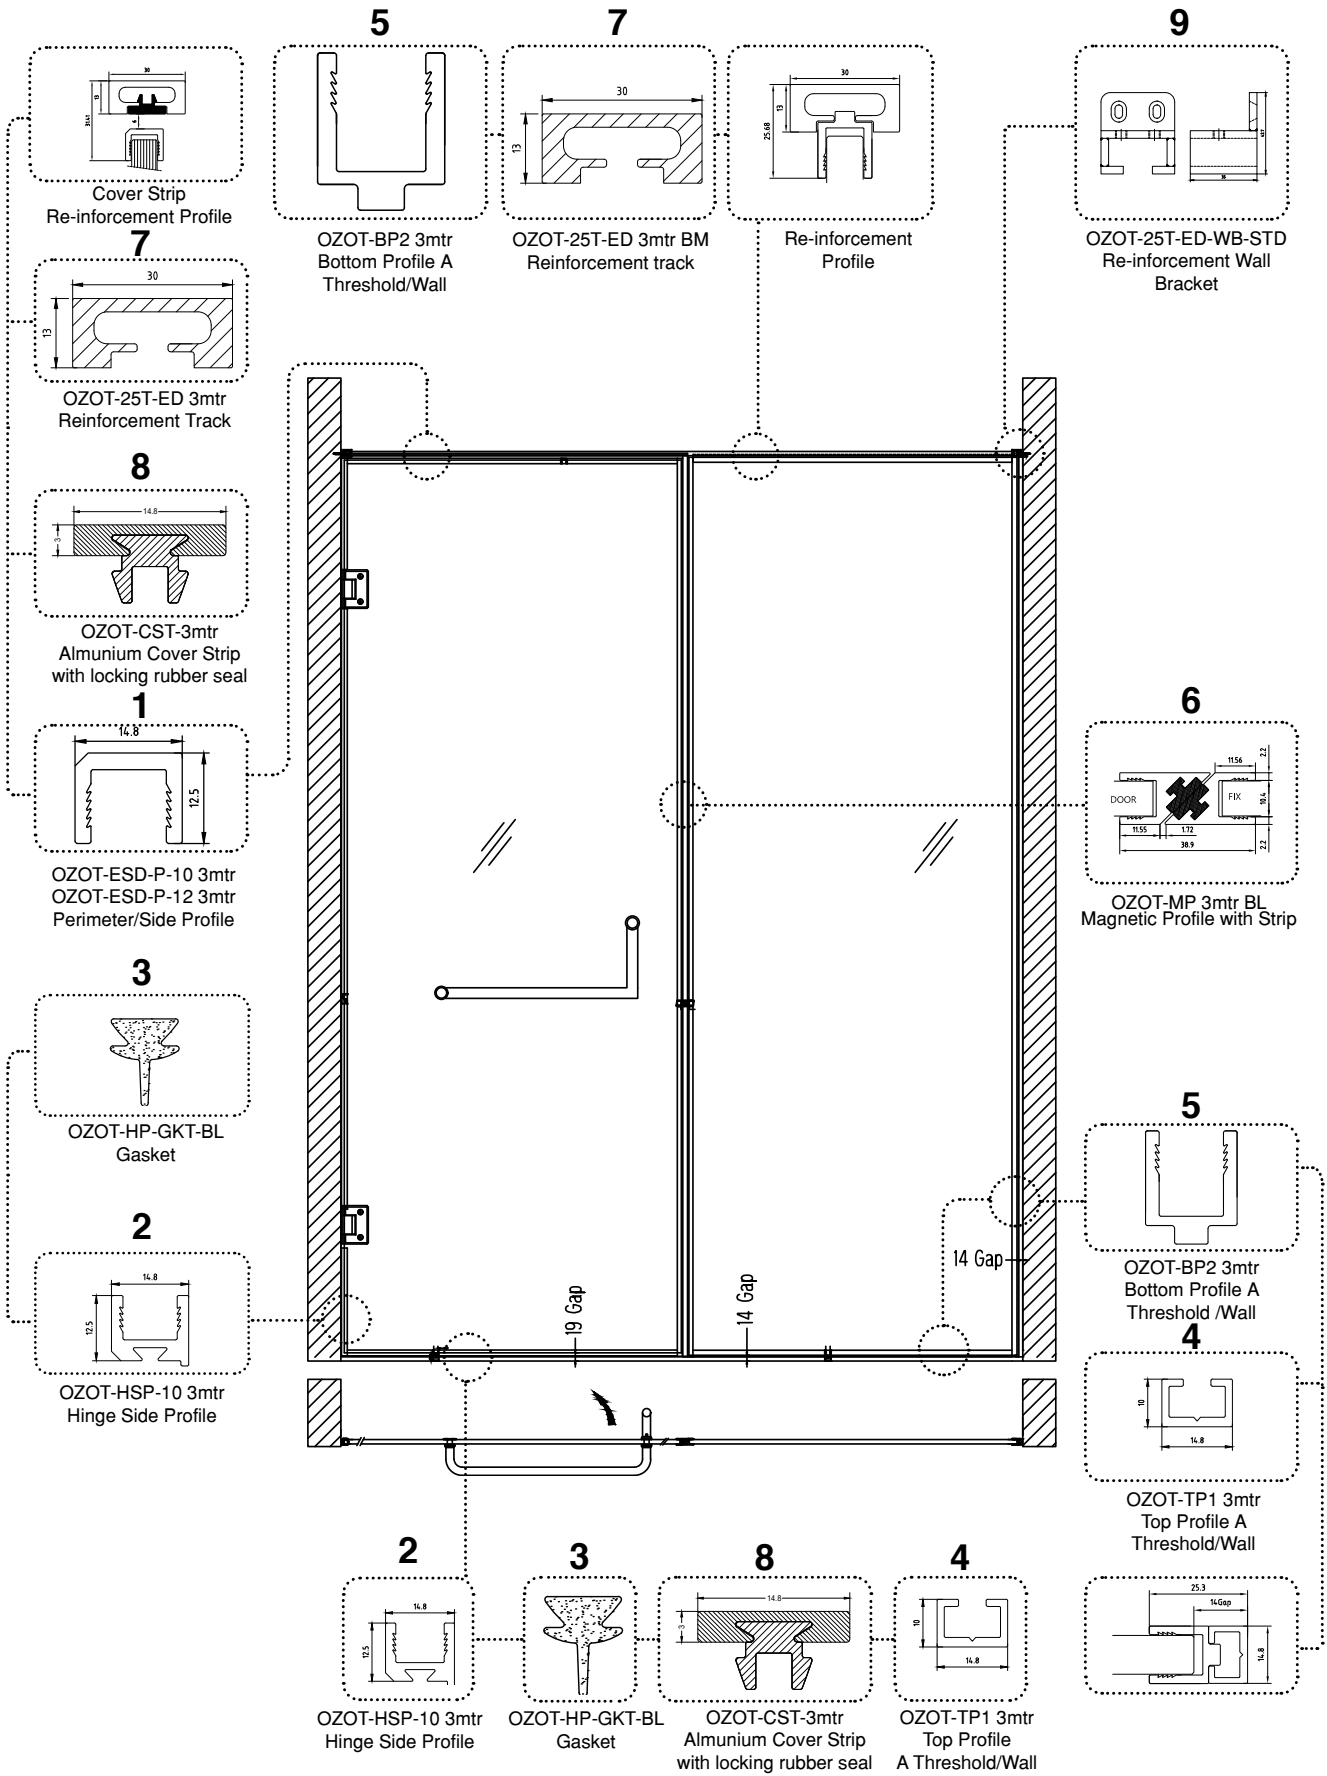

TYPICAL LAYOUT