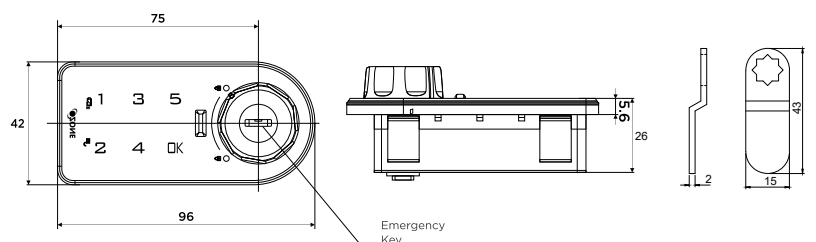

## PASSWORD & KEY LOCK

**OZFL-301 H-PK**

₹ 2,910

Password & Key Lock  
For Wooden / Metal Cabinets & Wardrobes  
Door Thickness: 1-18mm

Master Password

User Password

Emergency Key