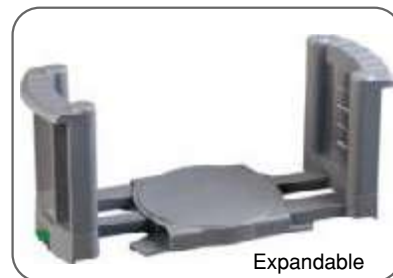

Expandable

Compatible with Slim & Regular Ergotech Drawer Systems