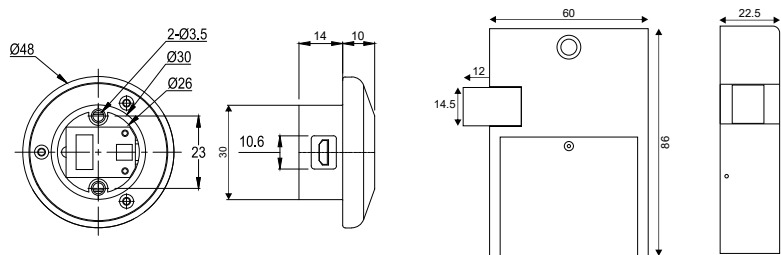

FINGERPRINT LOCK

OZFL-55 F SN

₹ 5,490

Fingerprint Lock
for Wooden Cabinets, Wardrobes, & Drawers
Door Thickness: 12-25mm

Fingerprint