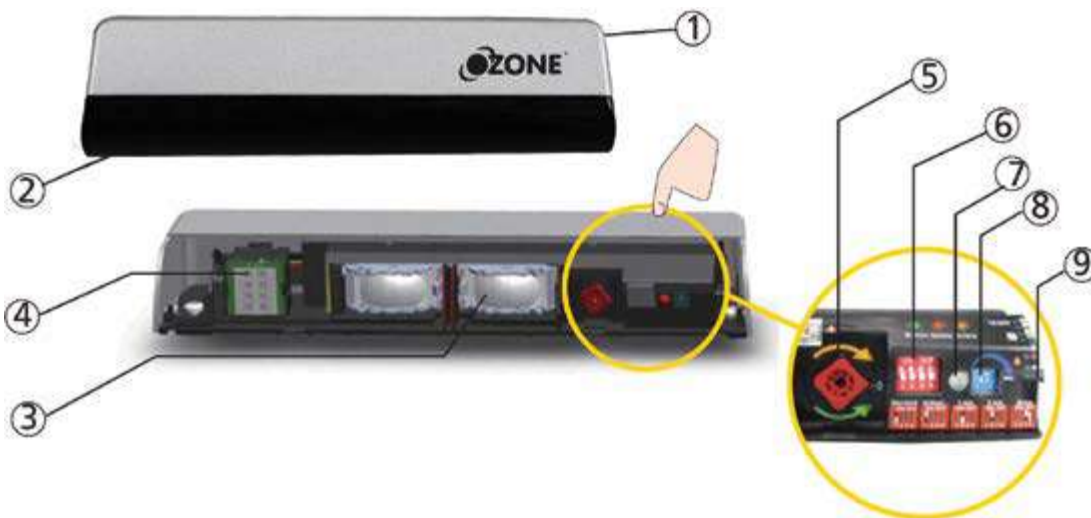

OZOM-AC-11-ZS ₹ 17,000

Combo Microwave Sensor: High sensitivity, wide range eagle type sensors with least interface with industrial noise.
Infrared Sensor for Active and presence detector.

Opening & safety sensor for automatic sliding doors

Other use of the device is outside the permitted purpose and can not be guaranteed by the manufacturer. The manufacturer cannot be held responsible for incorrect installations or inappropriate adjustments of the sensor.

1. Cover	6. Dip switch
2. Front cover	7. LED
3. Infrared lens	8. Microwave sensitive potentiometer
4. Microwave antenna	9. Cable plug
5. IR-curtain adjustment screw	

Technical Specification

Supply voltage:	12 V-24 V AC +/-10% ; 12 V-30 V DC 0%/+10%	
Power consumption:	< 3W	
Mounting height:	1.8m to 3m	
Temperature range:	-25 C to +55 C	
Degree of protection:	IP54	
Detection mode:	Motion Minimum detection speed: 5cm/s	Presence Typical response time: <128ms (Maximum 500ms)
Technology:	Microwave doppler radar Transmitter frequency: 24.150 GHz Transmitter radiated power: < 20 dBm EIRP Transmitter power density: < 5 mW/cm²	Active infrared with background analysis Spot diameter: 6cm Number of spots: 24 by curtain Number of curtains: 1
Angle:	From 15 to 45 vertical (adjustable)	From -5 to +8 (adjustable)
Output:	Relay (free of potential) Maximum contact voltage: 42 V AC/DC Maximum contact current: 1A (resistive) Maximum switching power: 30W (DC)/60 VA (AC)	Relay (free of potential) Maximum contact voltage: 42V AC/DC Maximum contact current: 1A (resistive) Maximum switching power: 30W (DC)/60 VA (AC)
Hold time output signal:	0.5s	0.5s

Specification are subject to change without prior notice