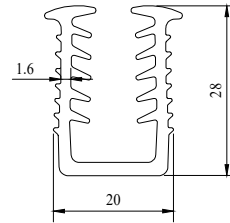

₹ 250

OZRAC-GKT-88

For 10-12mm thick glass Suitable for Aluminium Saloted Handrail