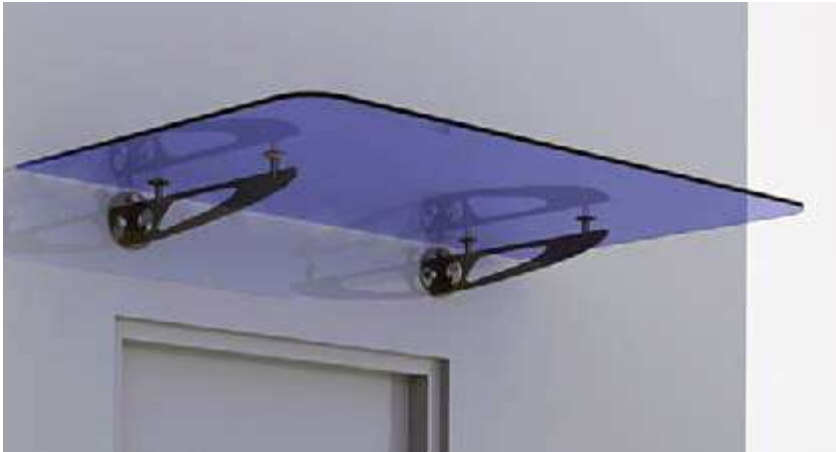

## FRAMELESS GLASS CANOPY SYSTEMS

Finish: SSS

**OCF-22-TR** ₹36,567

Trio shaped Wall mounted Canopy Fitting with Glass on Top.

- Stainless Steel 304 Grade
- Maximum Glass Size (using 2 fittings) 1800mm\* 1100mm
- Supplied in Pair W/O Glass (Glass available on request)