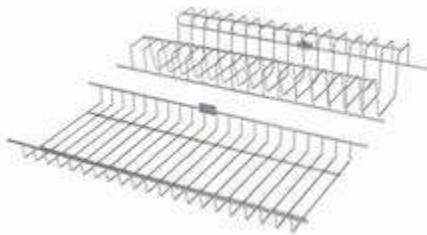

BOTTLE PULLOUT

- Wire basket based narrow pull out units for conveniently storing bottles and small boxes
- Basket equipped with prefixed ball bearing runner clamps
- Order ball bearing runner(500mm) separately
- Basket finish: Chrome

Image	Order no. (500mm)	Basket size(WxDxH)	MRP
	OZS-W-BPO-2S 100x500 SSS	98x500x450 mm	₹ 2,088
	OZS-W-BPO-2S 150x500 SSS	150x500x450 mm	₹ 2,359
	OZS-W-BPO-3S 200x500 SSS	200x500x525 mm	₹ 4,081
	OZS-W-BPO-3S 250x500 SSS	250x500x525 mm	₹ 4,569

DISH RACK

- Wire based dish rack to be used in overhead cabinets for keeping wet utensils
- Come in set for plate, thali tray & multi purpose tray
- Supplied with connectors for cabinet side wall
- Finish: Chrome

Order no.	Basket size(WxD)	MRP
OZS-W-DR 600MM SSS	600x250 mm	₹ 1,685
OZS-W-DR 800MM SSS	800x250 mm	₹ 2,221
OZS-W-DR 900MM SSS	900x250 mm	₹ 2,491