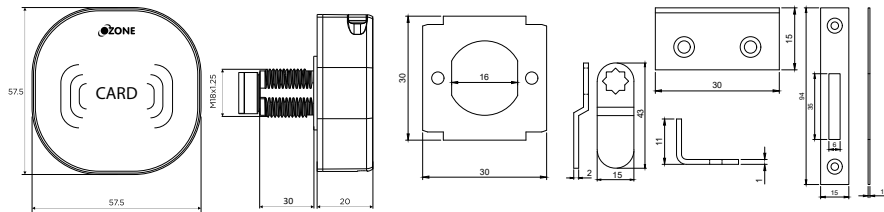

RFID LOCK

OZFL-403-RF

₹ 2,930

RFID Lock
for Single or Multiple Metal / Wooden Drawers
for Swing & Sliding Metal & Wooden,
Cabinets & Wardrobes
Door Thickness: 1-25mm