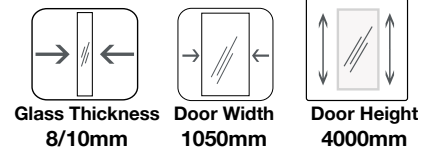

60kg

Weight Carrying
Capacity

OZ-ESL-GL-11-60 STD STD ₹1,806
Sliding System Set W/O Track for
Single Frameless Door of 60 Kg