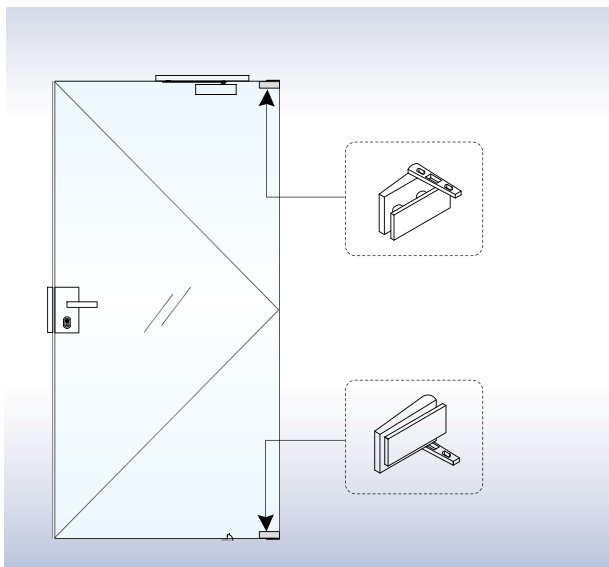

PIVOT HINGES FOR SWING GLASS DOORS

TOP

BOTTOM

Features:

- Easy installation
- Horizontal adjustment: ± 3 mm
- Vertical adjustment: 8-16mm
- Non-handed design

Specifications:

- For single/double swing door
- SS 304 grade material
- Push open at any position

Glass Thickness
08-10mm

Door Width
1000mm

60Kg
Weight Carrying
Capacity

S Series

Premium Collection of
Architectural Hardware

SS-316

TOP

BOTTOM