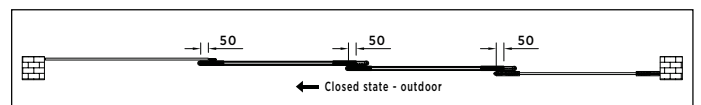

OSL-TG-04 L Std AN
Left Hand Opening
₹44,646