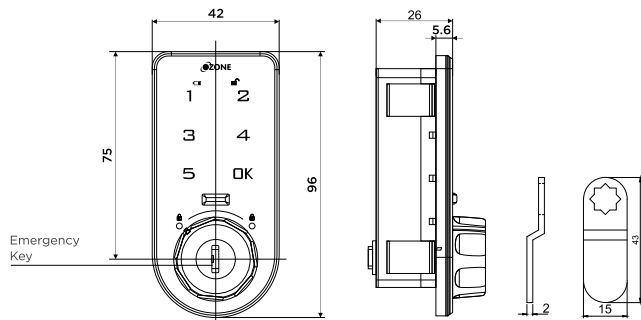

## PASSWORD & KEY LOCK

**OZFL-301 V-PK**

₹ 2,910

Password & Key Lock  
For Wooden / Metal Cabinets & Wardrobes  
Door Thickness: 1-18mm

Master Password

User Password

Emergency Key