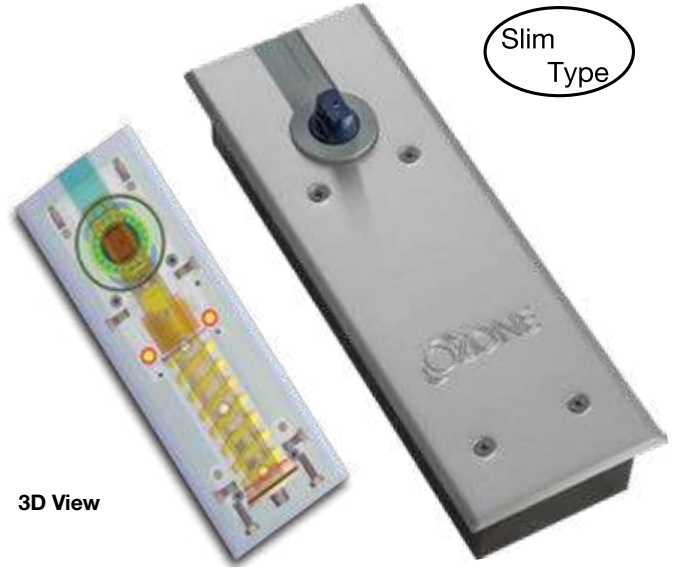

- Maximum door weight **270kg**
- Tested to: 5,00,000 cycles

EN 1154 Tested

**270 Kg**  
Weight Carrying Capacity

**3 Years\***  
WARRANTY

**FS-11400 STD STD ₹ 17,515**

Power Adjustable Floor Spring for Heavy Wooden / Glass Doors  
Ideal for Banquet Halls, EN 2-6