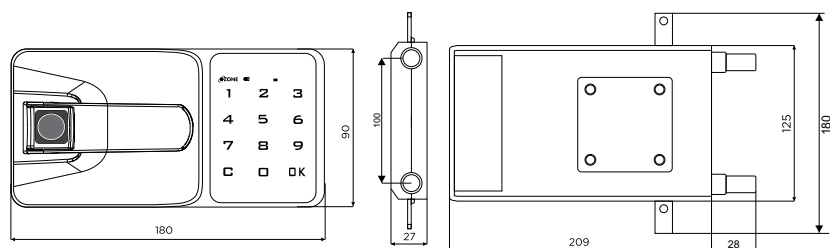

RFID LOCK

OZFL-403-RF

₹ 2,930

RFID Lock
for Single or Multiple Metal / Wooden Drawers
for Swing & Sliding Metal & Wooden,
Cabinets & Wardrobes
Door Thickness: 1-25mm

PASSWORD & FINGERPRINT LOCK

OZFL-501-PF

₹ 7,990

Password & Fingerprint Lock
for Metal Cabinet & Wardrobes
Door Thickness: 1-5mm