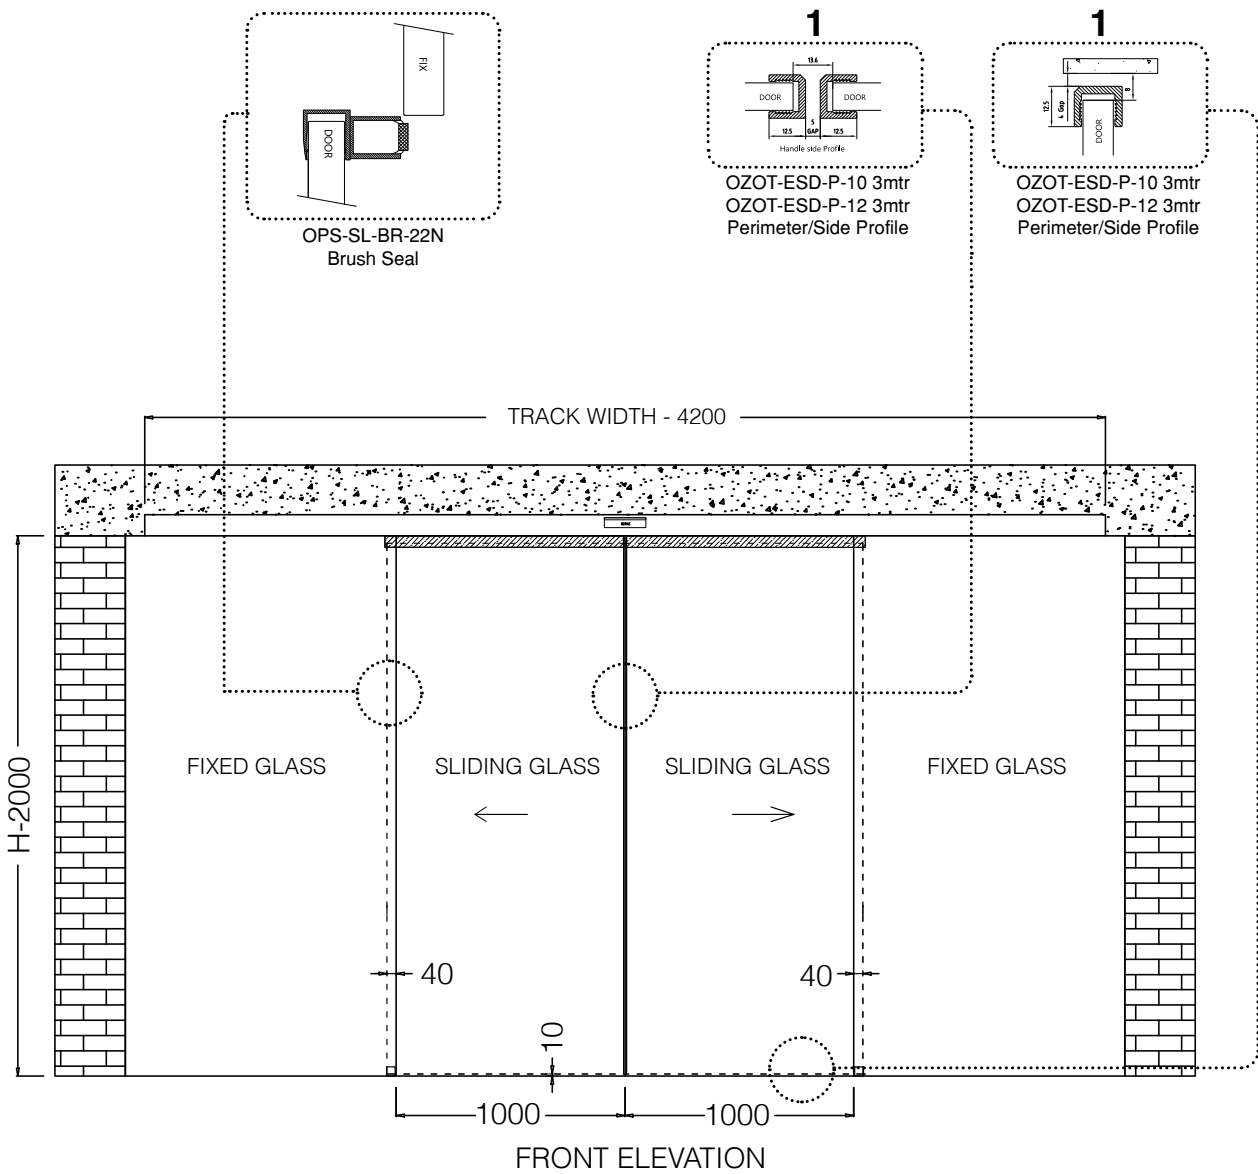

TYPICAL LAYOUT