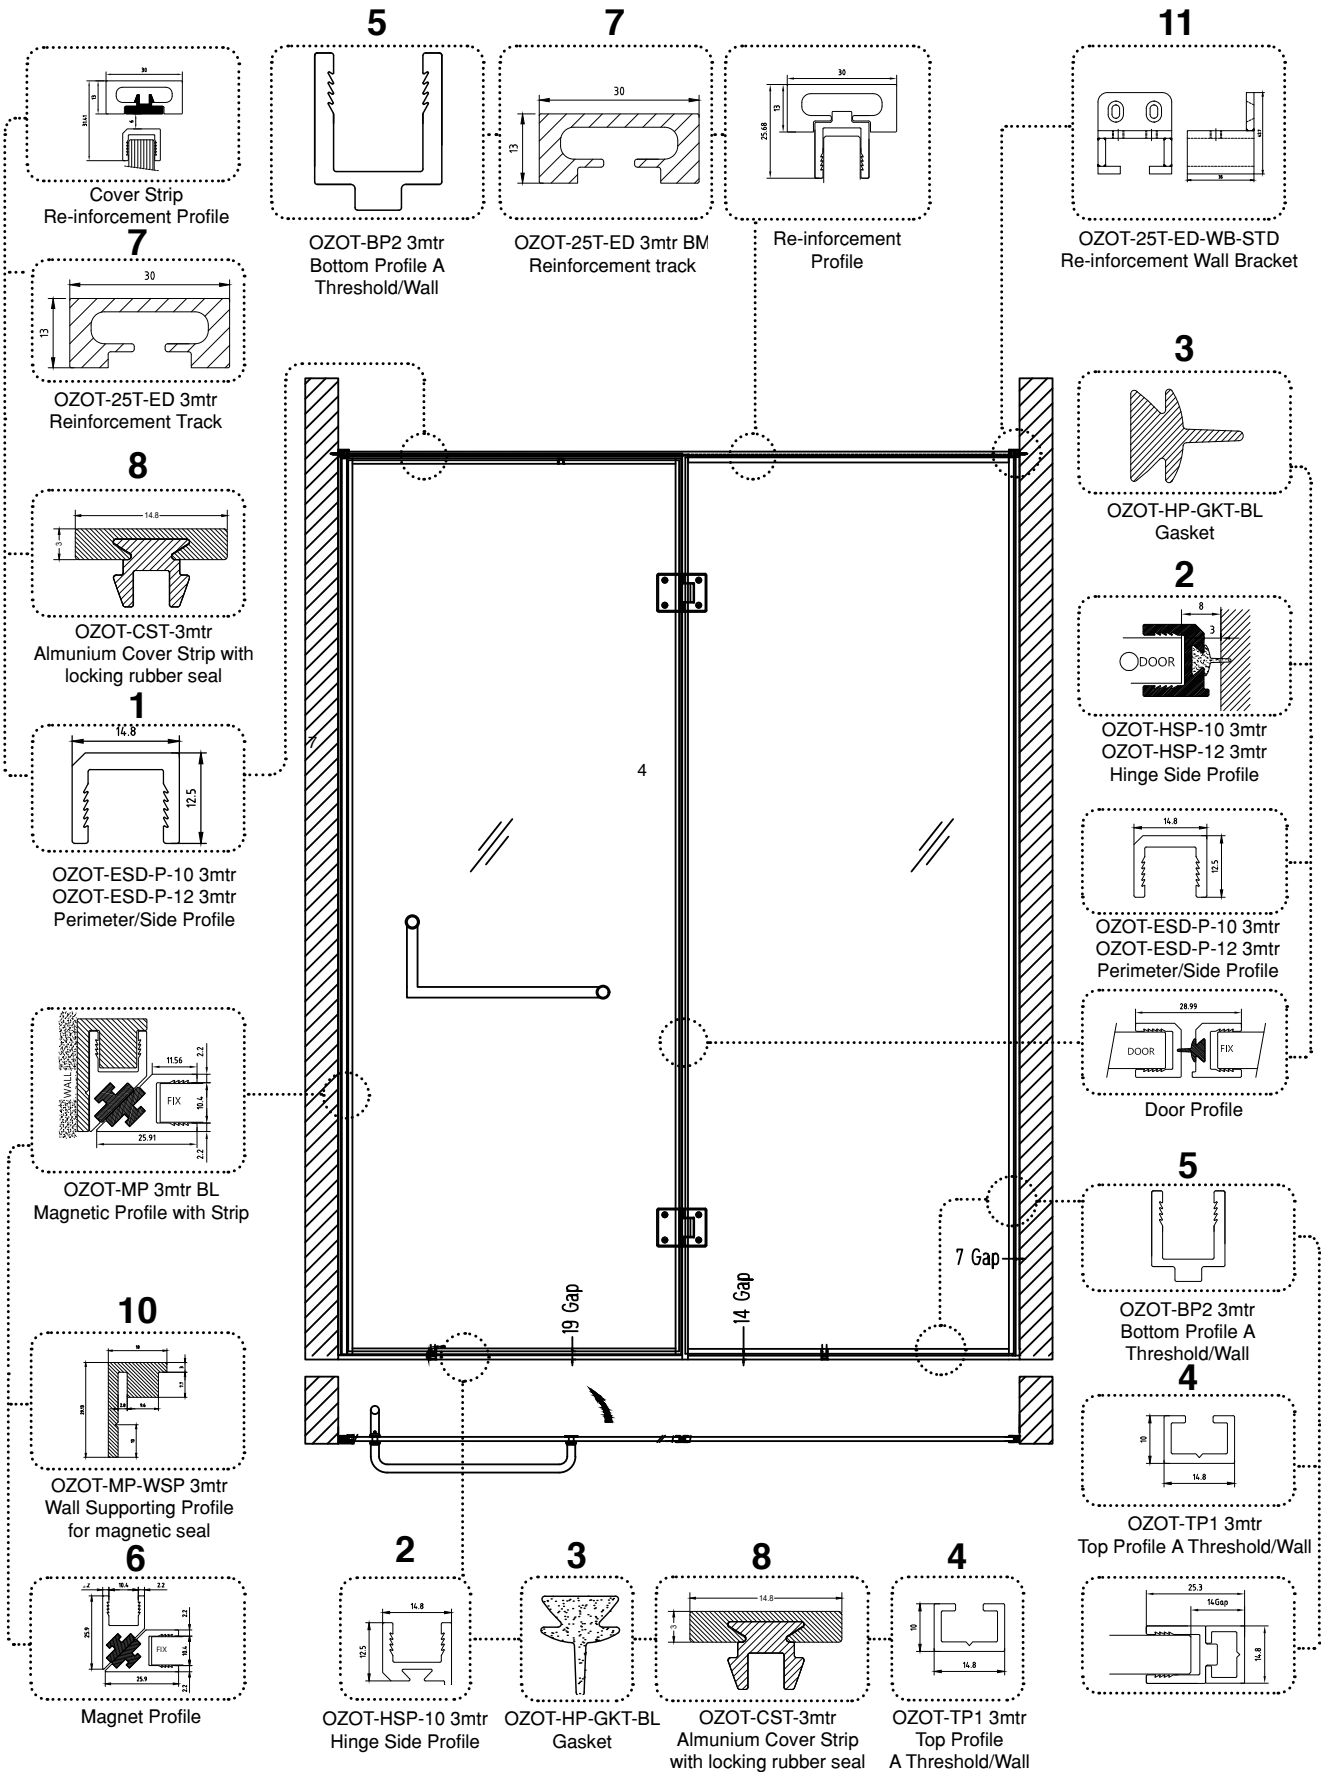

TYPICAL LAYOUT