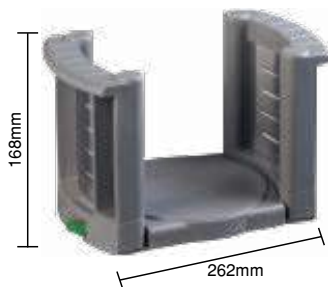

ADJUSTABLE DISH ORGANIZERS

OK-APH-SS GR ₹ 3,617
Adjustable Dish Holder