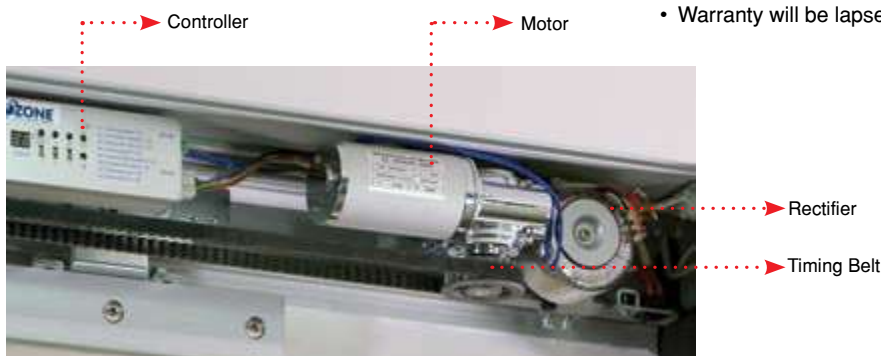

Specifications:

- Single/Bi-parting sliding door system
- Suitable door weight : 120Kg x 2
- Maximum door width : 2/2.5/3mtr
- Adjustable parameters for opening speed, door buffer distance, door buffer intensity, closing speed, closed buffer distance, closed buffer force, opening hours, & starting force
- Integration possible with Microwave Sensor, Handwave Sensor, PIR Sensor, Digital Door Key, Wireless Push Button, Safety Beam, Remote Control, Push Buttons, etc.
- Warranty will be lapsed in absence of CVT.