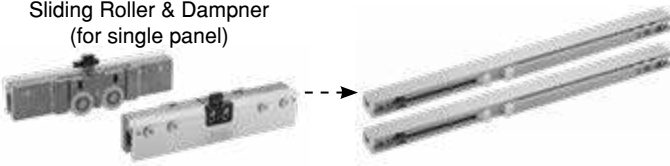

OZ-DP-PR-11 3M BM
Fixed Profile
₹ 10,990

**OZSL-V-A3R-N STD
OZSL-V-A3L-N STD**
Stopper
₹ 763

**OSDL-11LR-K2N STD
SSS**
Sliding Door Lock
₹ 10,735

OZSL-F11-KIT STD
Sliding Roller & Dampner
(for single panel)
₹ 14,310