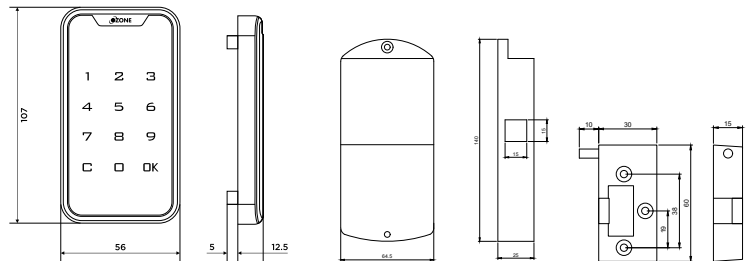

PASSWORD LOCK

* OZFL-201-PW

₹ 3,230 -LIFE PW

₹ 5,990 Lock

For Wooden / Metal Cabinets & Wardrobes
Door Thickness: 1-25mm

Master Password

Guest Password

User Password

OzoLife App

*Please Note: This product variant doesn't support OzoLife App.

RFID CARD LOCK

OZFL-202-RF

₹ 3,010

RFID Card Lock

For Wooden / Metal Cabinets & Wardrobes
Door Thickness: 1-25mm

RFID Card