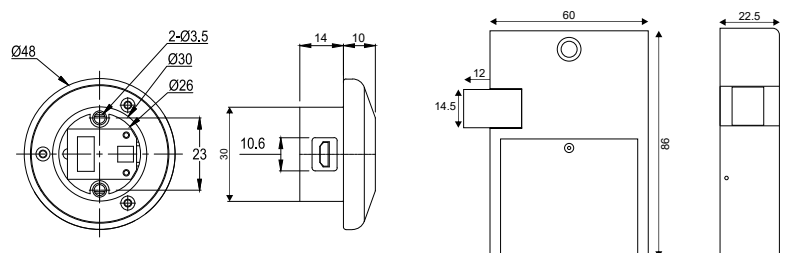

FINGERPRINT LOCK

OZFL-55 F BLACK

₹ 5,490

Fingerprint Lock
for Wooden Cabinets, Wardrobes & Drawers
Door Thickness: 12-25mm

Fingerprint