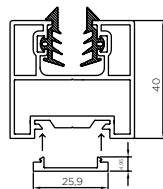

Wall/Transom-Door Profile
OZHN-DP3 3M ABM ₹ 5,778
OZHN-DP3 3M AN