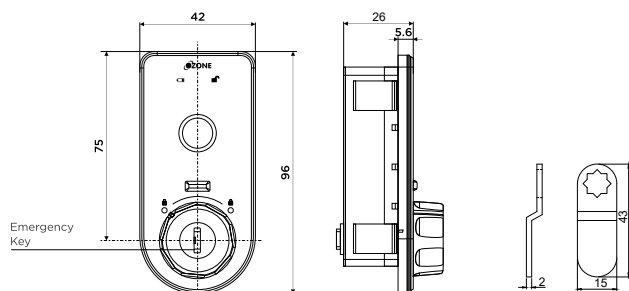

## PASSWORD LOCK

**OZFL-401-PW**

₹ 3,230

Password Lock  
for Single or Multiple Metal / Wooden Drawers  
for Swing & Sliding Metal & Wooden  
Cabinets & Wardrobes  
Door Thickness: 1-25mm

Master Password

User Password