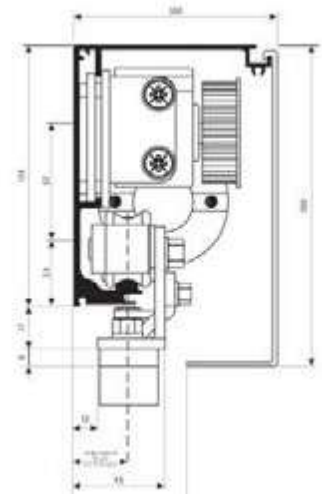

EASY PLUS AUTO SLIDING DOOR SYSTEM (AUTOMATIC SENSOR DOOR FOR LOW TRAFFIC AREA)

OZOM-111E-PLUS-N 4.2MTR SILVER-AN ₹ 1,10,187

OZOM-111E-PLUS-N Single 2.4 mtr. STD (For Single Door) ₹ 62,963

OZOM-111E-PLUS-N 4.2MTR BM ₹ 1,26,716

OZOM-111E-PLUS-N Single 2.4 mtr. BM (For Single Door) ₹ 72,408

Compact & Slim body | Intelligent Controller | Modular Design | Noiseless Functionality

Features:

- Engine case, height: 128mm
- Engine case cover height: 150mm
- Self learning micro computer processing controller
- Adjustable tensioner wheel
- 24V DC 65W brushless motor
- Digital adjustable parameters
- Controller with built-in remote control receiver
- In-built electromagnetic locking

Specifications:

- Single / Bi-parting sliding door system
- Suitable door weight : 100 Kg x 2 Per Panel
- Maximum door opening : 2mtr
- Adjustable parameters for opening speed, closing speed, opening buffer speed, closing buffer speed, opening buffer distance, closing buffer distance, opening time & opening force
- Integration possible with Microwave Sensor, Handwave Sensor, PIR Sensor, Digital Door Key, Finger Print Controller Wireless Push Button, Safety Beam, Remote Control, Push Buttons etc
- Warranty will be lapsed in absence of CVT.

Track length option:

- 4.2mtr/2.4mtr