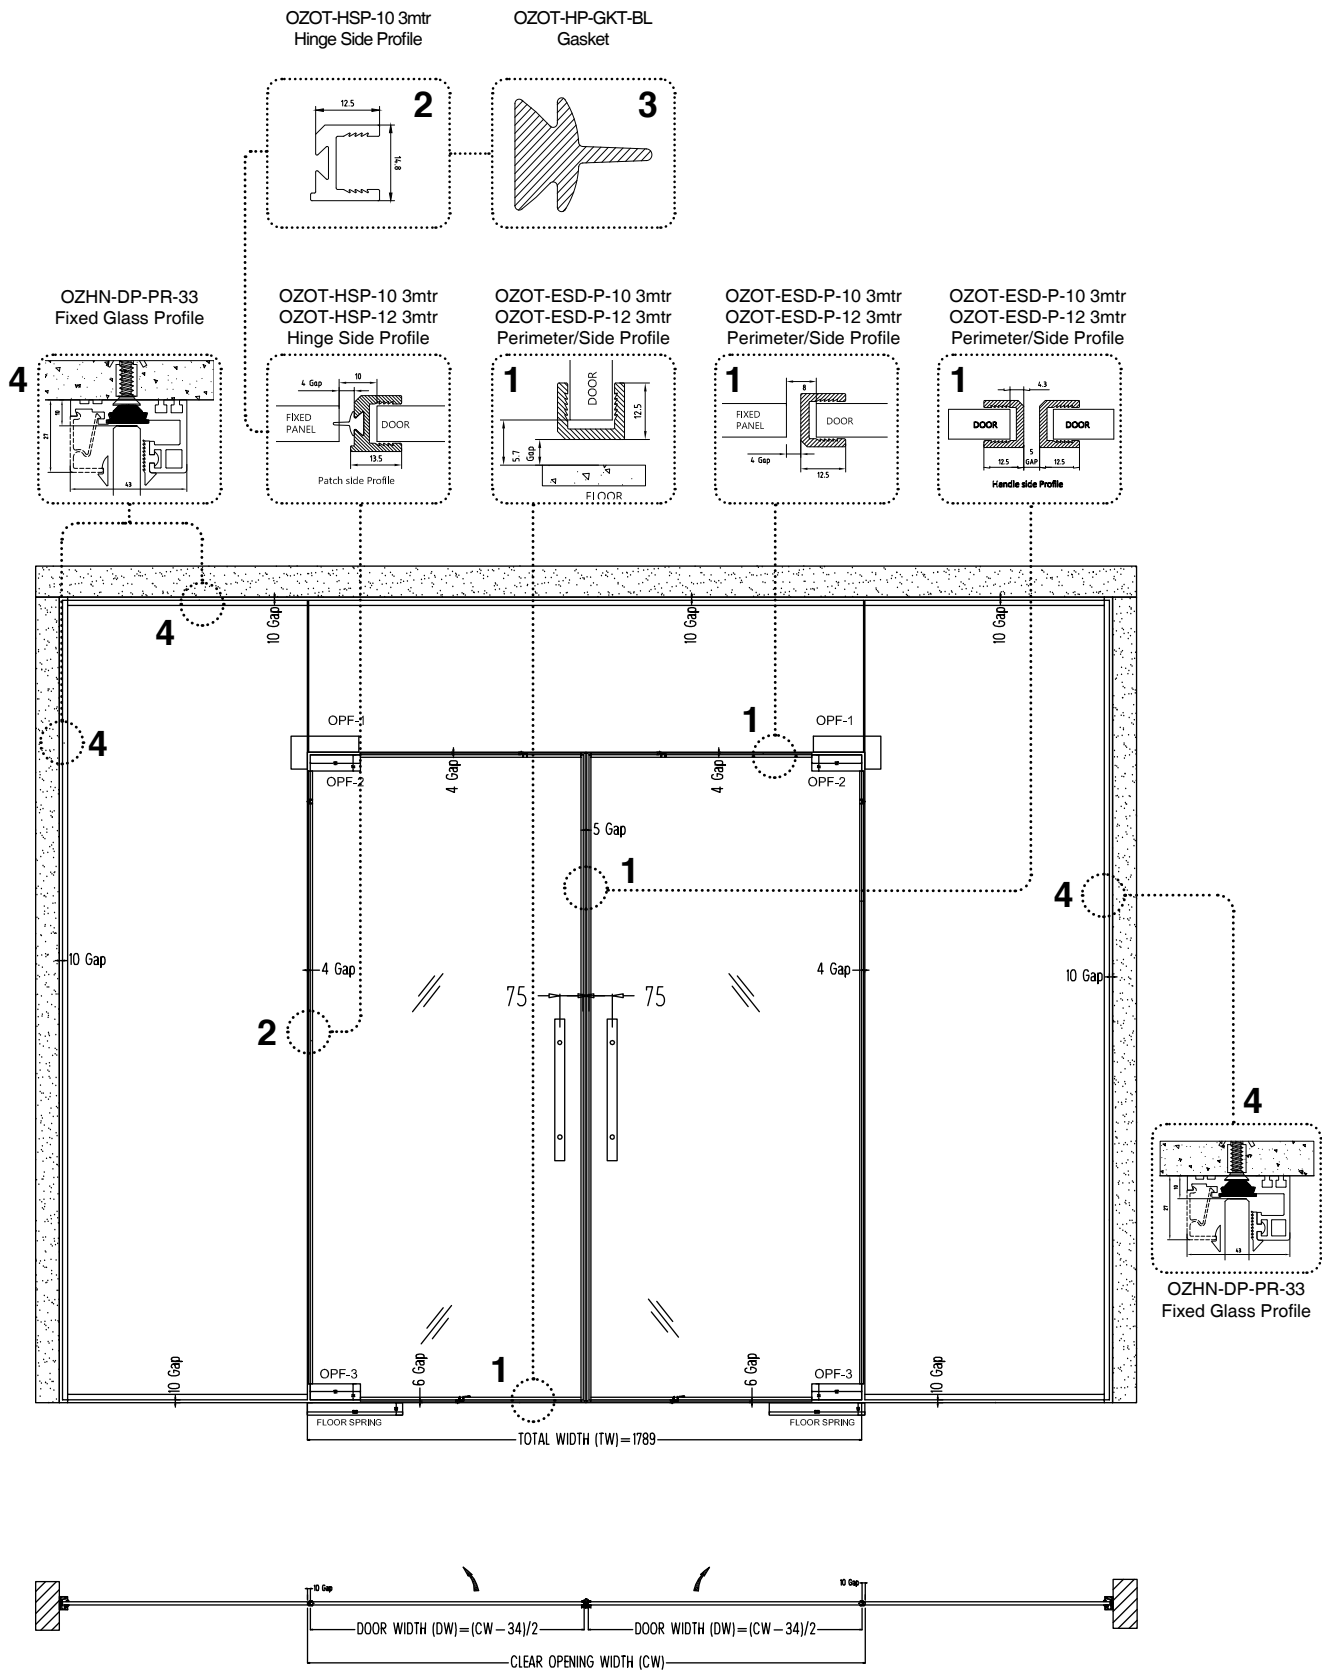

TYPICAL LAYOUT

Note: The number of the profiles will change as per the length of the door and according to the site measurement.