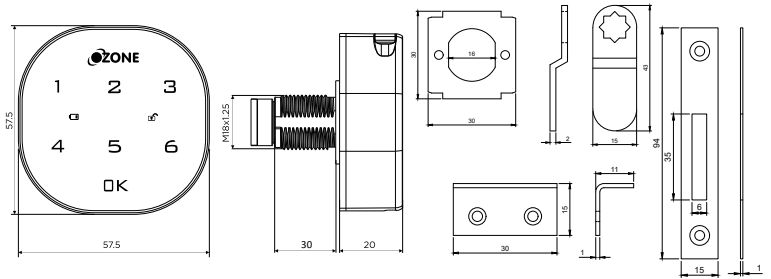

## PASSWORD LOCK

**OZFL-401-PW**

₹ 3,230

Password Lock  
for Single or Multiple Metal / Wooden Drawers  
for Swing & Sliding Metal & Wooden  
Cabinets & Wardrobes  
Door Thickness: 1-25mm

Master Password

User Password