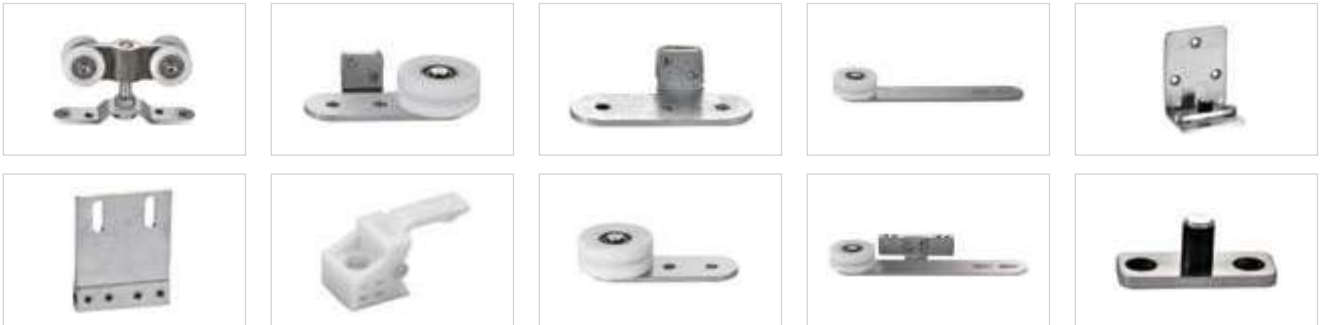

TELESCOPIC SLIDING DOOR SYSTEMS FOR WOODEN AND FRAMED DOORS

Ozone introduces the Wooden Synchronized Manual Telescopic Sliding Door System to achieve Maximum clear door opening. Door panels can be stacked on one side in-line with the top track and require minimal parking space.

Its ideal applications are in residential and commercial interior spaces as internal partitioning system. For more details, send an enquiry at support@ozone-india.com.

Specifications:

- Maximum Width of Panels: 1000mm
- Maximum Weight of Panels: 90Kg
- Maximum Thickness of Panels: 35mm
- Available Track length: 3mtr & 4mtr
- Finish: Aluminum Anodized

3 PANEL DOOR SLIDING SET:

OSL-TW-03 R Std AN ₹ 22,984

Right Hand Opening

OSL-TW-03 L Std AN ₹ 22,984

Left Hand Opening