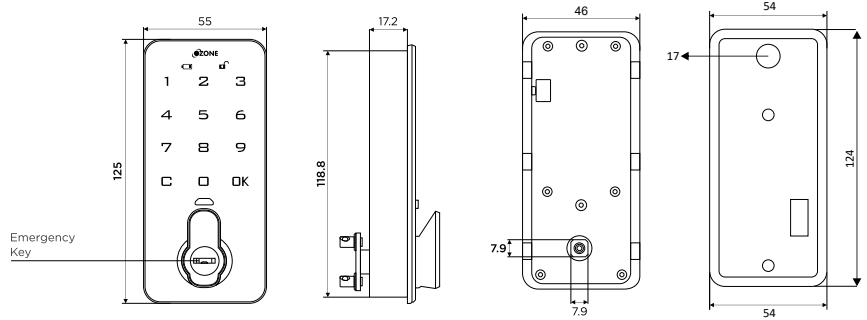

### OZFL-101-PK

₹ 4,310

Password & Key Lock

For Wooden / Metal Cabinets & Wardrobes

Door Thickness: 1-18mm

Master Password

Emergency Key

User Password