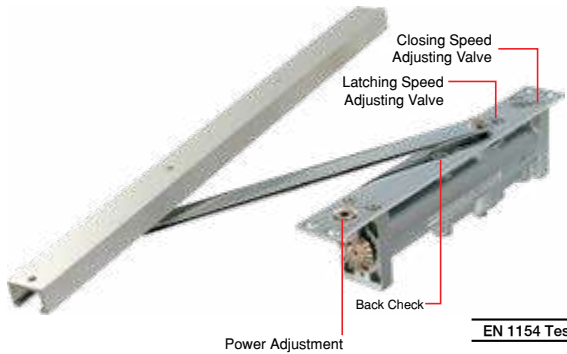

**E Series**

**60 Kg**  
 Weight Carrying Capacity

**Power Adjustable with Back Check**

**CDC-4800 TA SILVER ₹ 9,995**  
**Concealed Rack & Pinion Door Closer**  
**with Hold Open Function and Adjustable**  
**Closing Force EN 2-4**  
 • Minimum Door Thickness: 42mm  
 • Maximum door weight: upto 100kg  
 • Finish: Silver