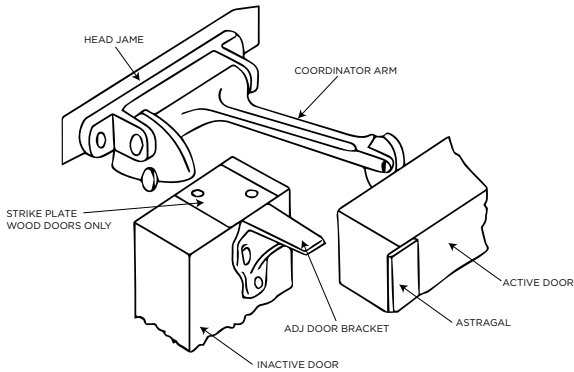

### Features

- Sequences the Door Closing i.e. roller arm stops active door from closing before the inactive door
- Gravity action arm and door bracket are adjustable on the jamb for ease of installation
- Nylon roller to enable the inactive door to easily operate