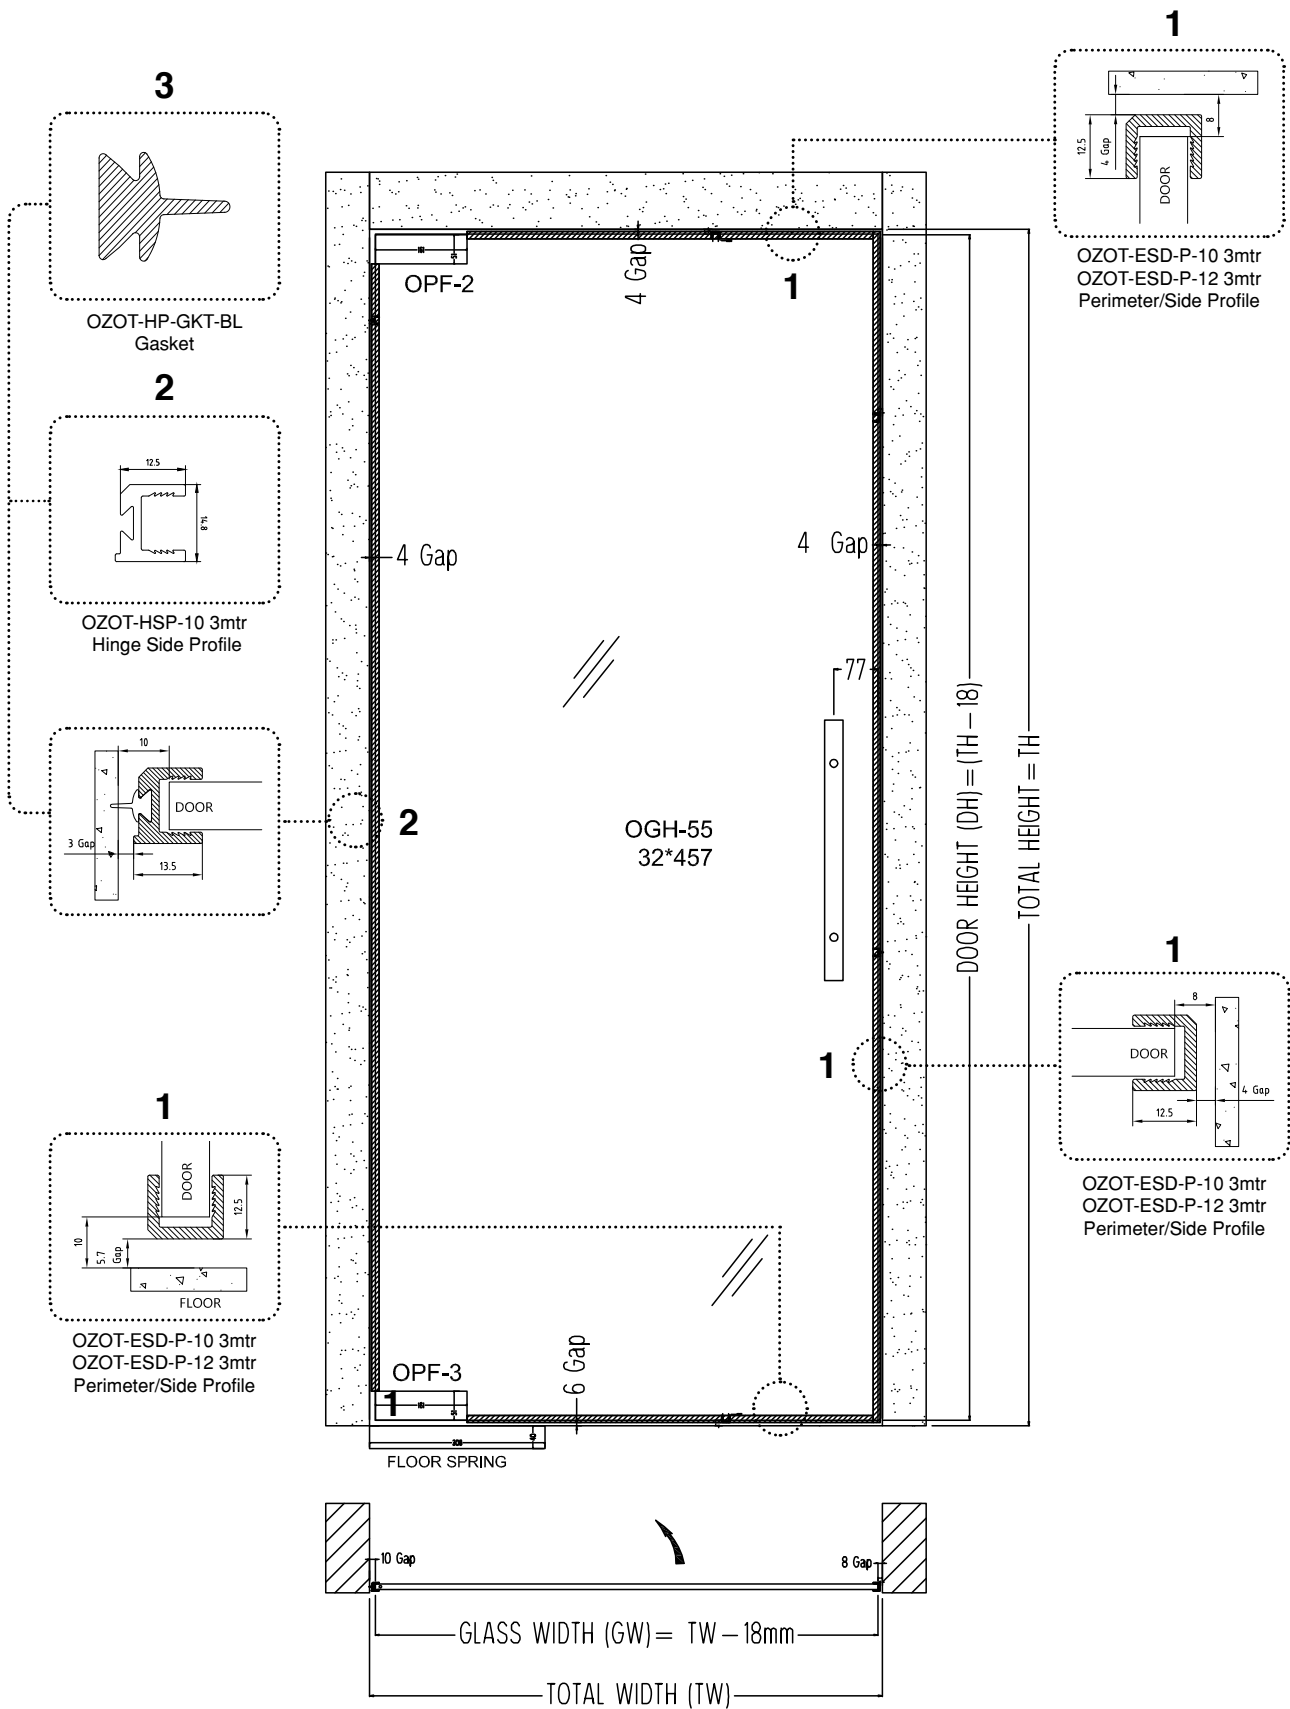

TYPICAL LAYOUT