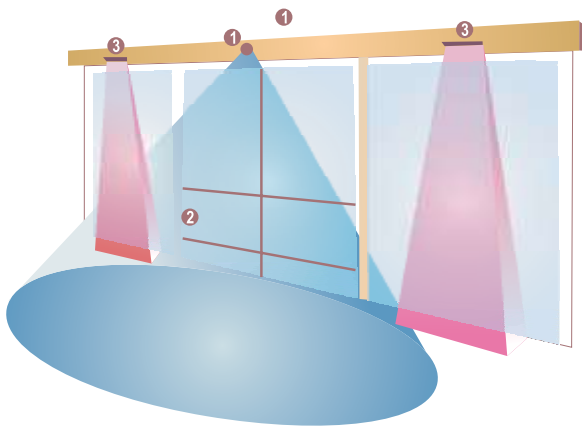

OUTLINER MOTION SENSOR

OZOM-AC-99 ₹9,697

Microwave Sensor

High sensitivity, wide range eagle type sensors with least interface with industrial noise.

1. Microwave sensor, detects moving objects
2. Infrared safety beam, opens the door if someone comes in between door while closing
3. Infrared presence detector

Technical Specification

Technology	Microwave and Microprocessor
Transmitter frequency	24.125 Ghz
Transmitter radiated power	<20dBm EIRP
Transmitter power density	<5mW/cm²
Detection mode	Motion
Minimum detection speed	5 cm/s (measure in the sensor axis)
Supply voltage	12V-24V AC+/-10%, 12V-30V DC
Mains frequency	50 to 60 Hz
Max. power consumption	<2W (VA)
Output	relay (free of potential change-over contact)
• Max. contact voltage	42V AC-60V DC
• Max. contact current	1A (resistive)
• Max. switching power	30W (DC)/60VA (AC)
Max. mounting height	3m
Protection degree	IP54
Temperature range	from- 20 C to +55 C

Specification are subject to change without prior notice

Avoid extreme vibration

Do not cover the sensor

Avoid moving objects & light sources in the detection field

Avoid highly reflective objects in the infrared field