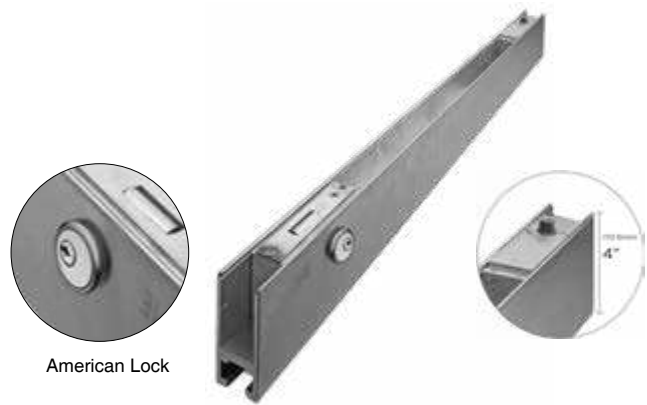

Finish : SSS  
**SS-304**  
 For 10mm Glass

**GLASS DOOR RAIL**

Watch Video

European Lock

**ODR-SC-1mtr SSS ₹45,781**

Door rail with hydraulic system in European Type  
Height of Door Rail : **76.2mm (3")**  
Width of Door Rail : **40mm (1.5")**

**\*ODR-1 1 mtrs SSS ₹5,604**  
**\*ODR-1 1.5 mtrs SSS ₹7,616**  
Top rail without hydraulic system

American Lock

**\*OCDR-AMR-1.2mtr SSS ₹57,737**

Door rail with hydraulic system in American Type  
Height of Door Rail : **101.6mm (4")**  
Width of Door Rail : **50.8mm (2")**