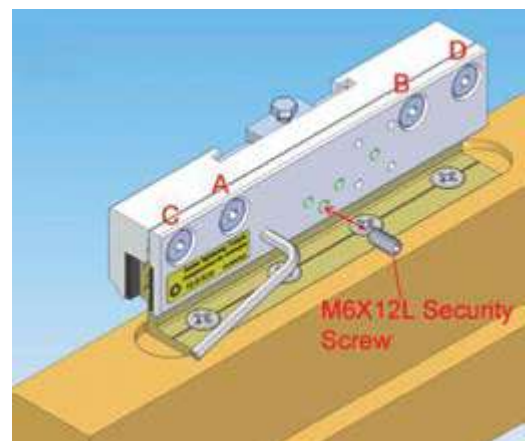

OZ-LYON-101 (Wooden Clamp)