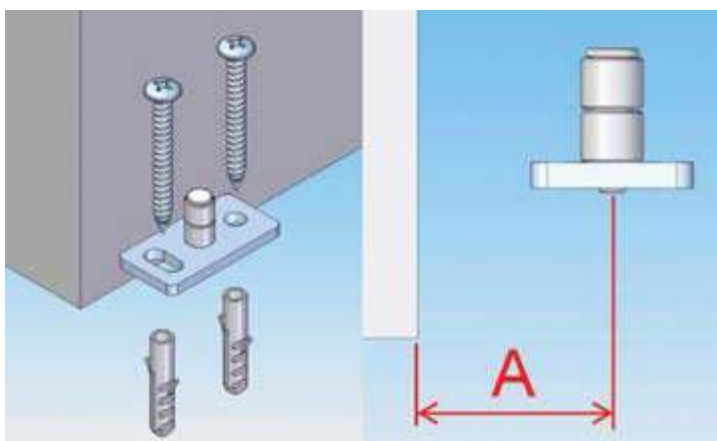

OZ-SD-754 (Floor Guide)