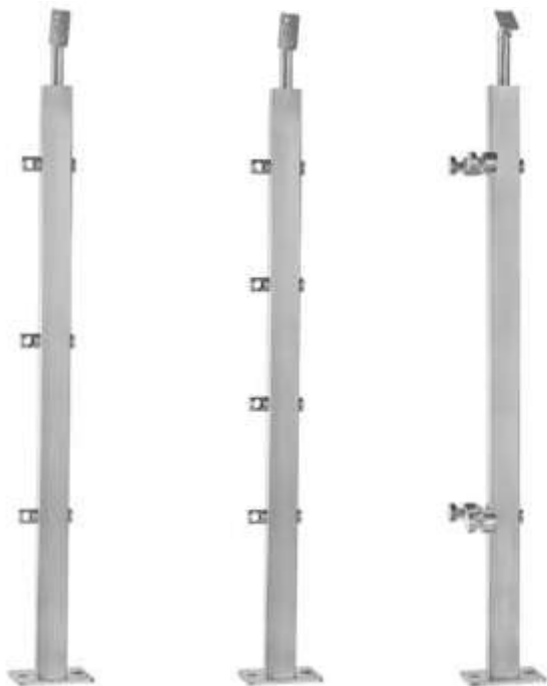

OZREC-33 SERIES

GRADE
SS 304

Available Finish: SSS

₹ 4,884

OZREC-33-3R

40 X 20X 1.5mm
Rectangular base plate
with 2Nos. Csk holes
Mid rail dia 12mm &
handrail dia 50mm

₹ 5,368

OZREC-33-4R

40 X 20X 1.5mm
Rectangular base plate
with 2Nos. Csk holes
Mid rail dia 12mm &
handrail dia 50mm

₹ 5,087

OZREC-33-GH

40 X 20X 1.5mm
Rectangular base plate
with 2Nos. Csk holes
8 to 12mm thick glass &
handrail dia 50mm