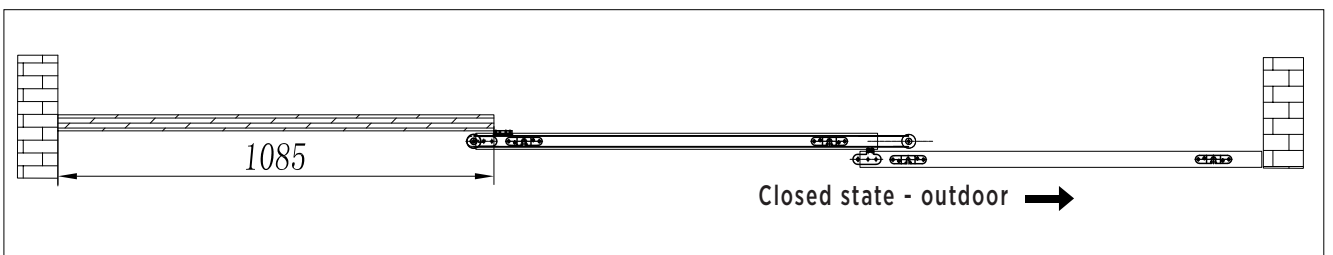

OSL-TW-03 L Std AN ₹ 22,984

Left Hand Opening