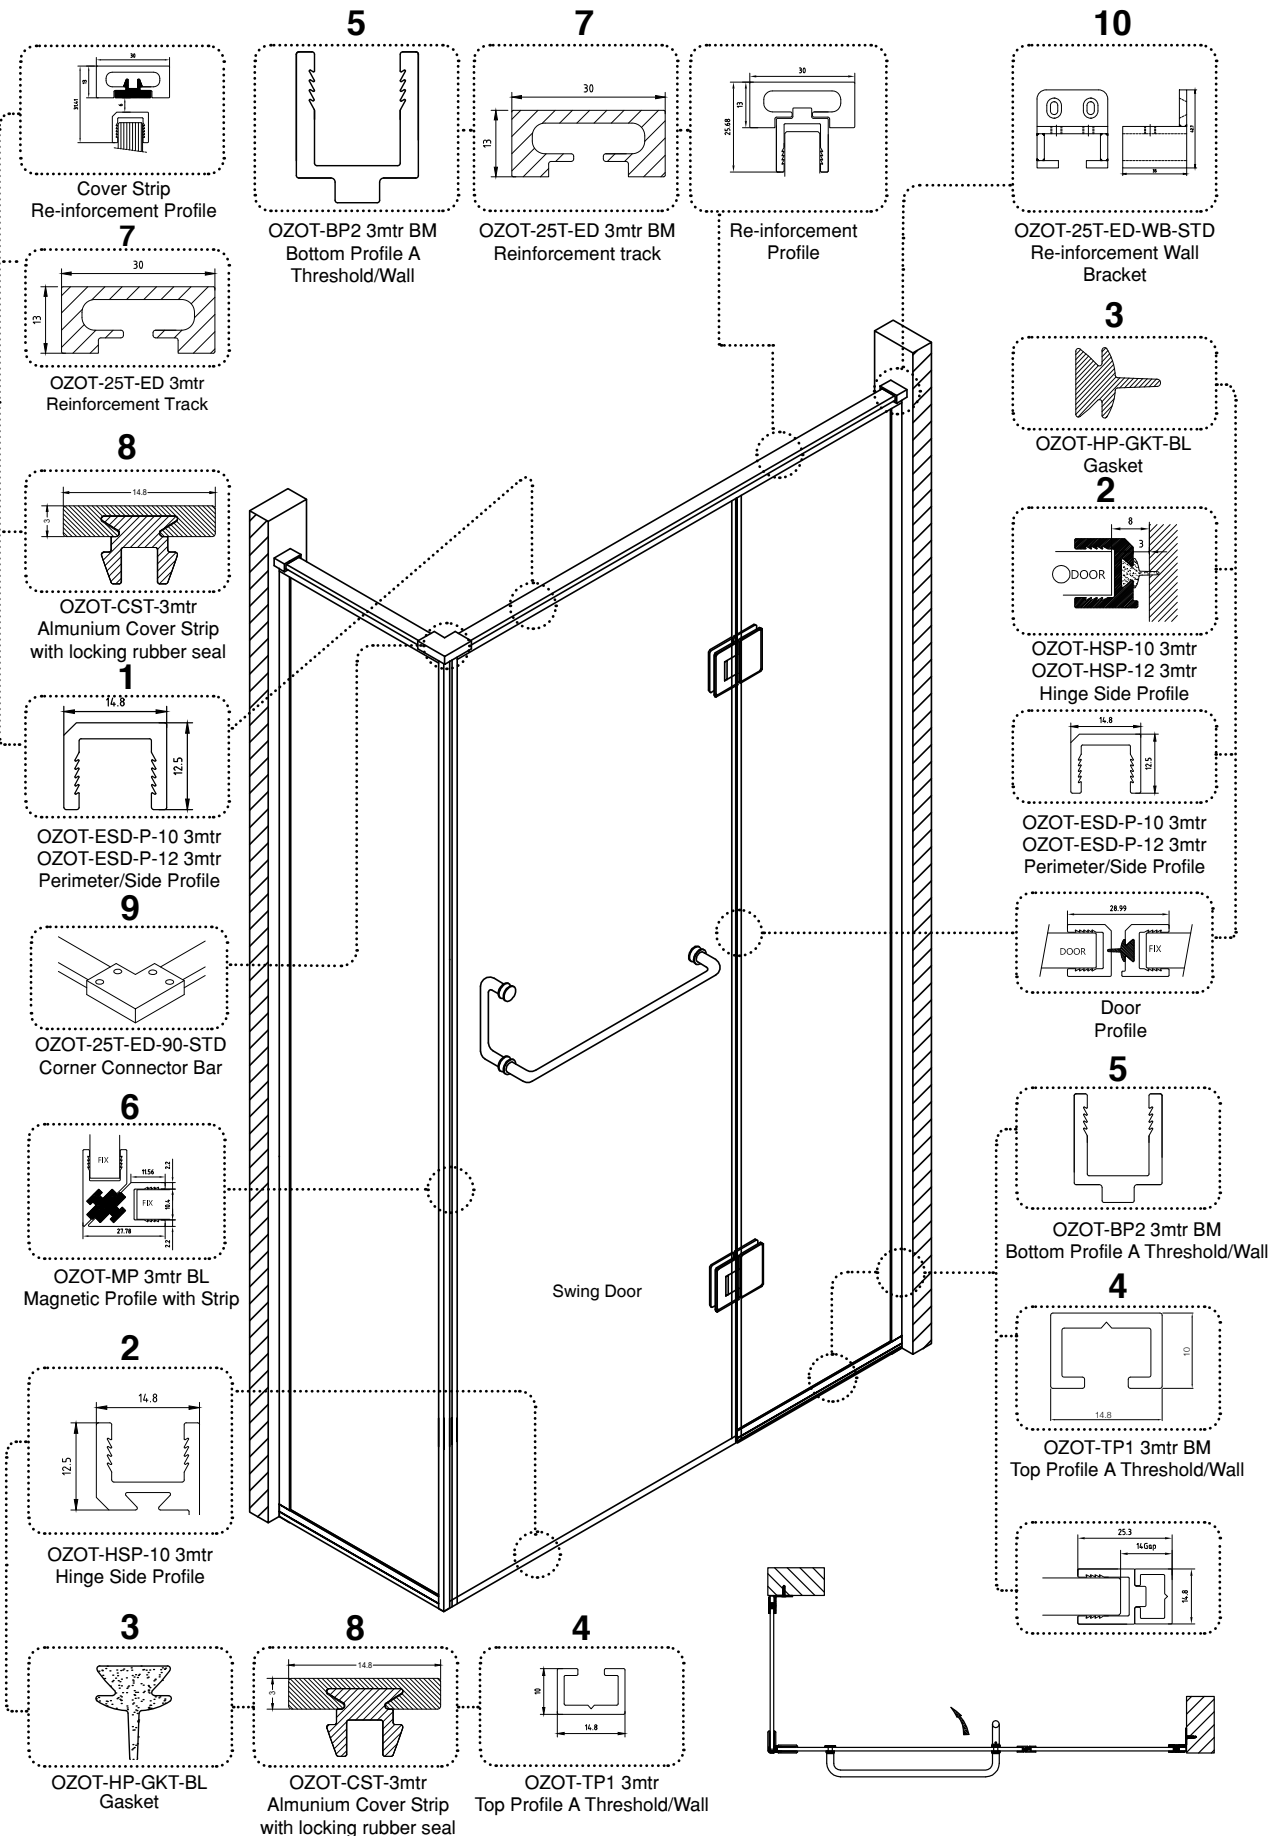

TYPICAL LAYOUT