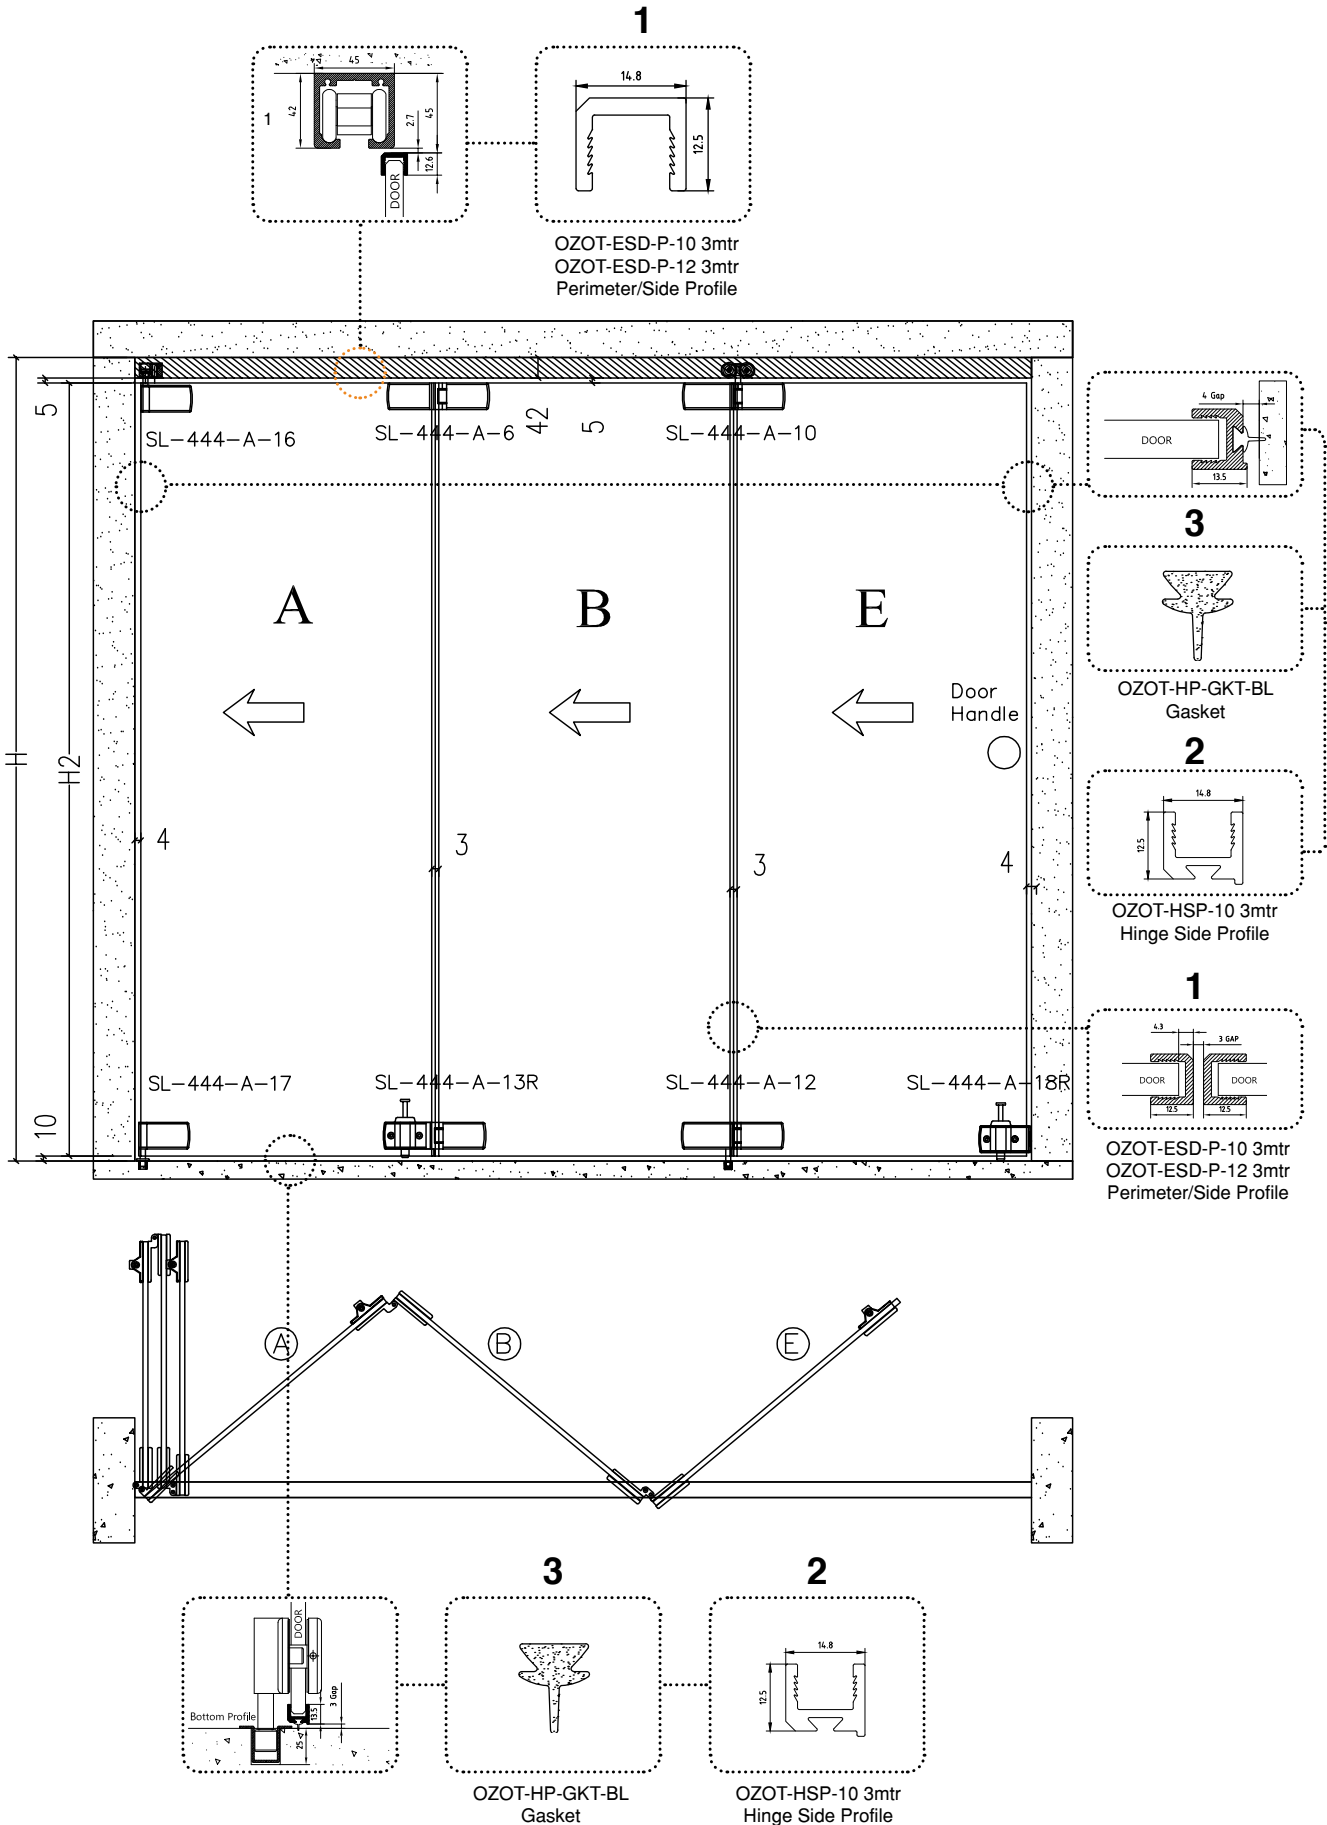

TYPICAL LAYOUT