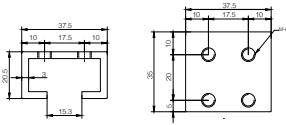

OUTLINER EN - 11/22/33/44/55 PROFILES

OZOT-25T-ED-WB-STD ₹750

WALL BRACKET-PART-A

- Wall Bracket for Stabilizing Support Profile
- Material: Aluminium.
- Finish: BM & AN
- Other Finish can also be available on request.