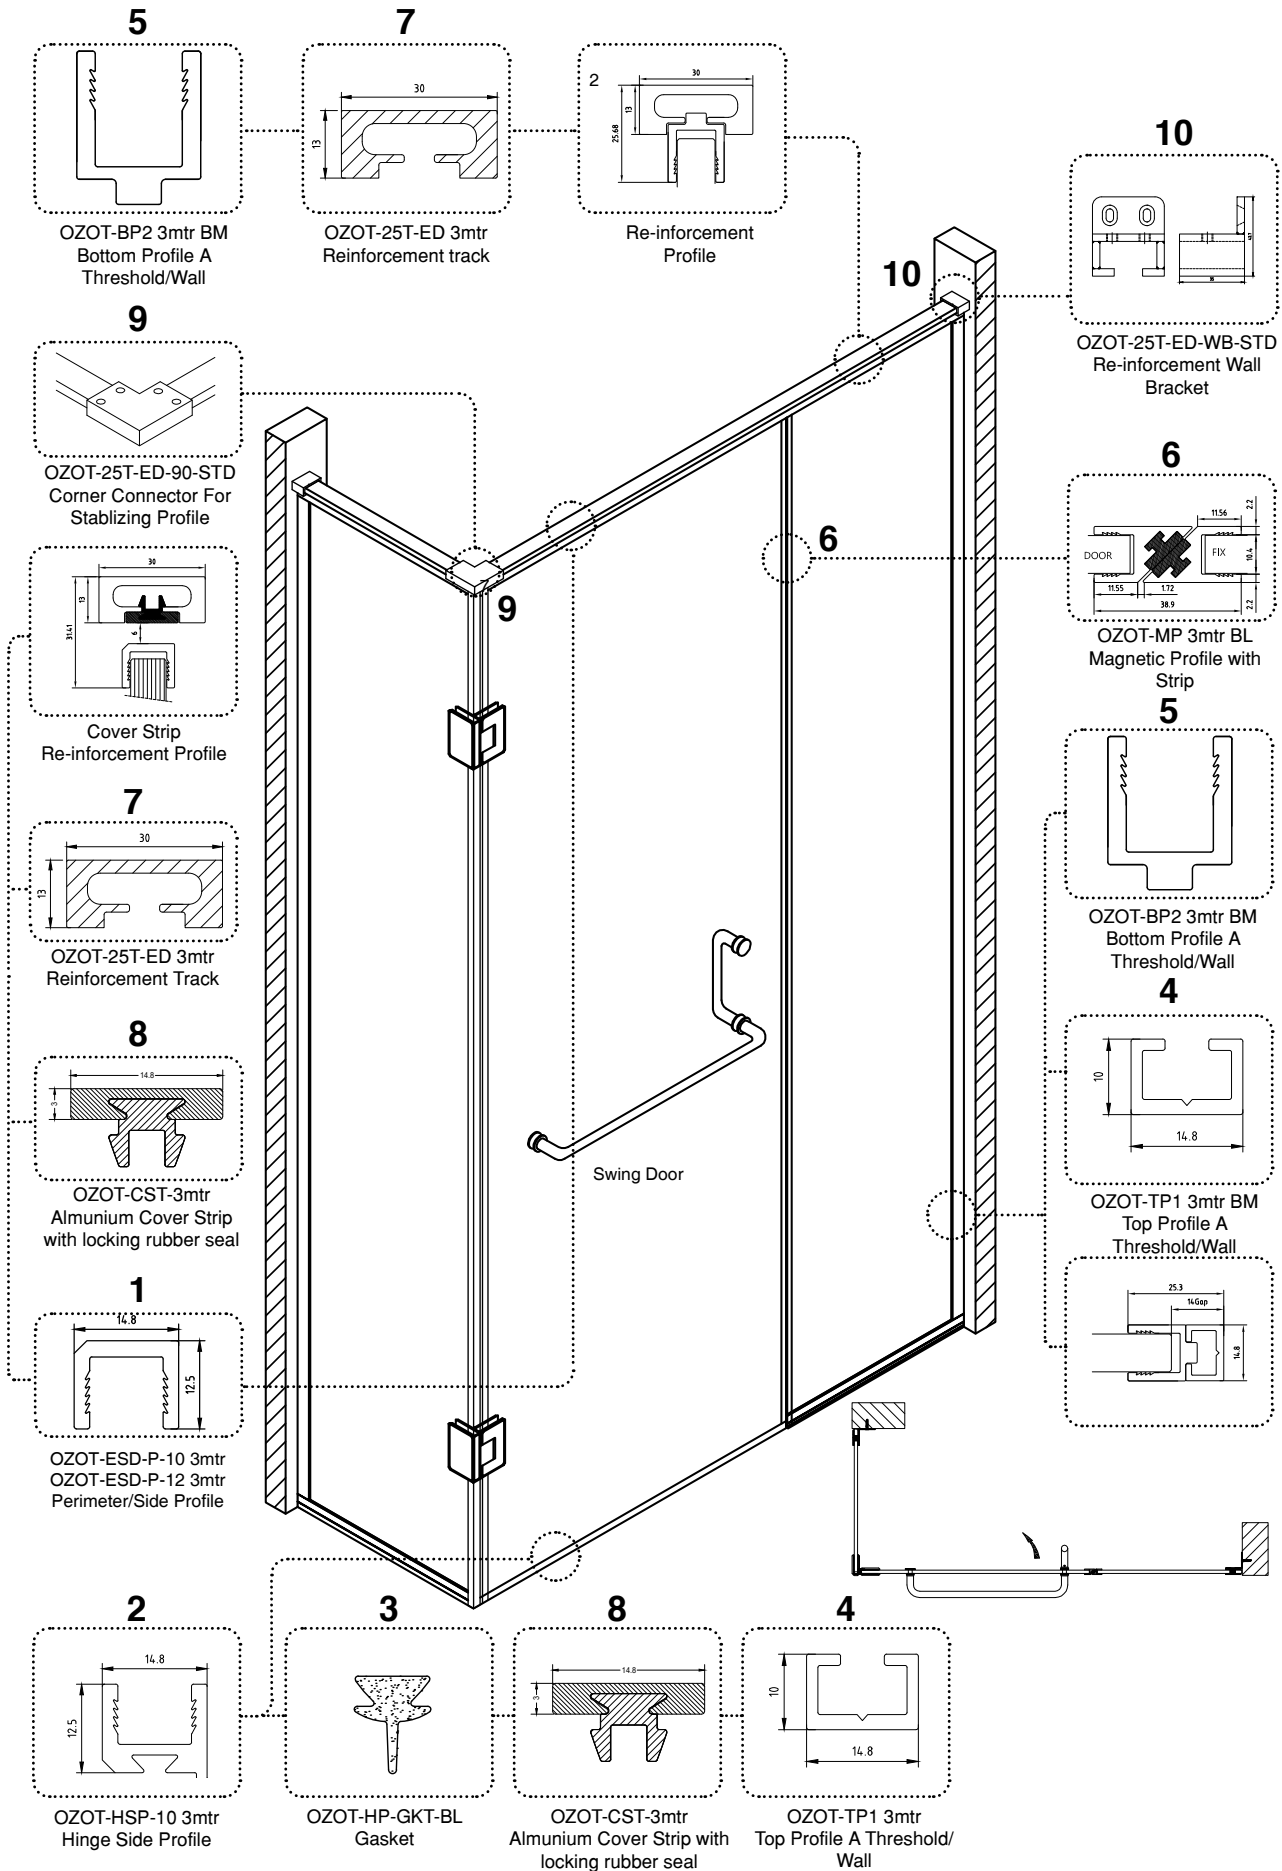

TYPICAL LAYOUT