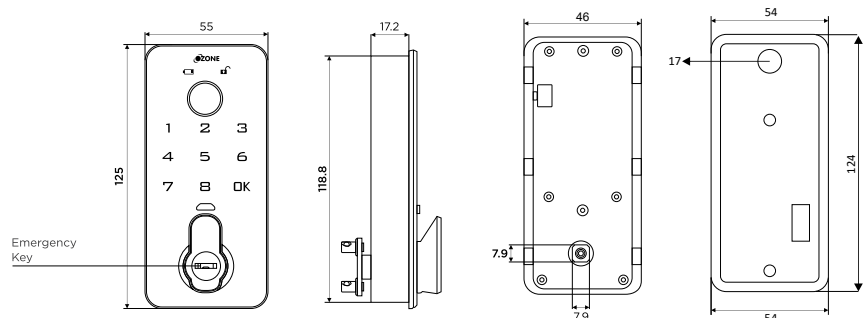

PASSWORD & KEY LOCK

OZFL-101-PK

₹ 4,310

Password & Key Lock

For Wooden / Metal Cabinets & Wardrobes

Door Thickness: 1-18mm

Master Password

Emergency Key

User Password

FINGERPRINT, PASSWORD, & KEY LOCK

OZFL-102-FPK

₹ 6,470

Fingerprint, Password, & Key Lock

For Wooden / Metal Cabinets & Wardrobes

Door Thickness: 1-18mm

Fingerprint

Emergency Key

Master Password

User Password