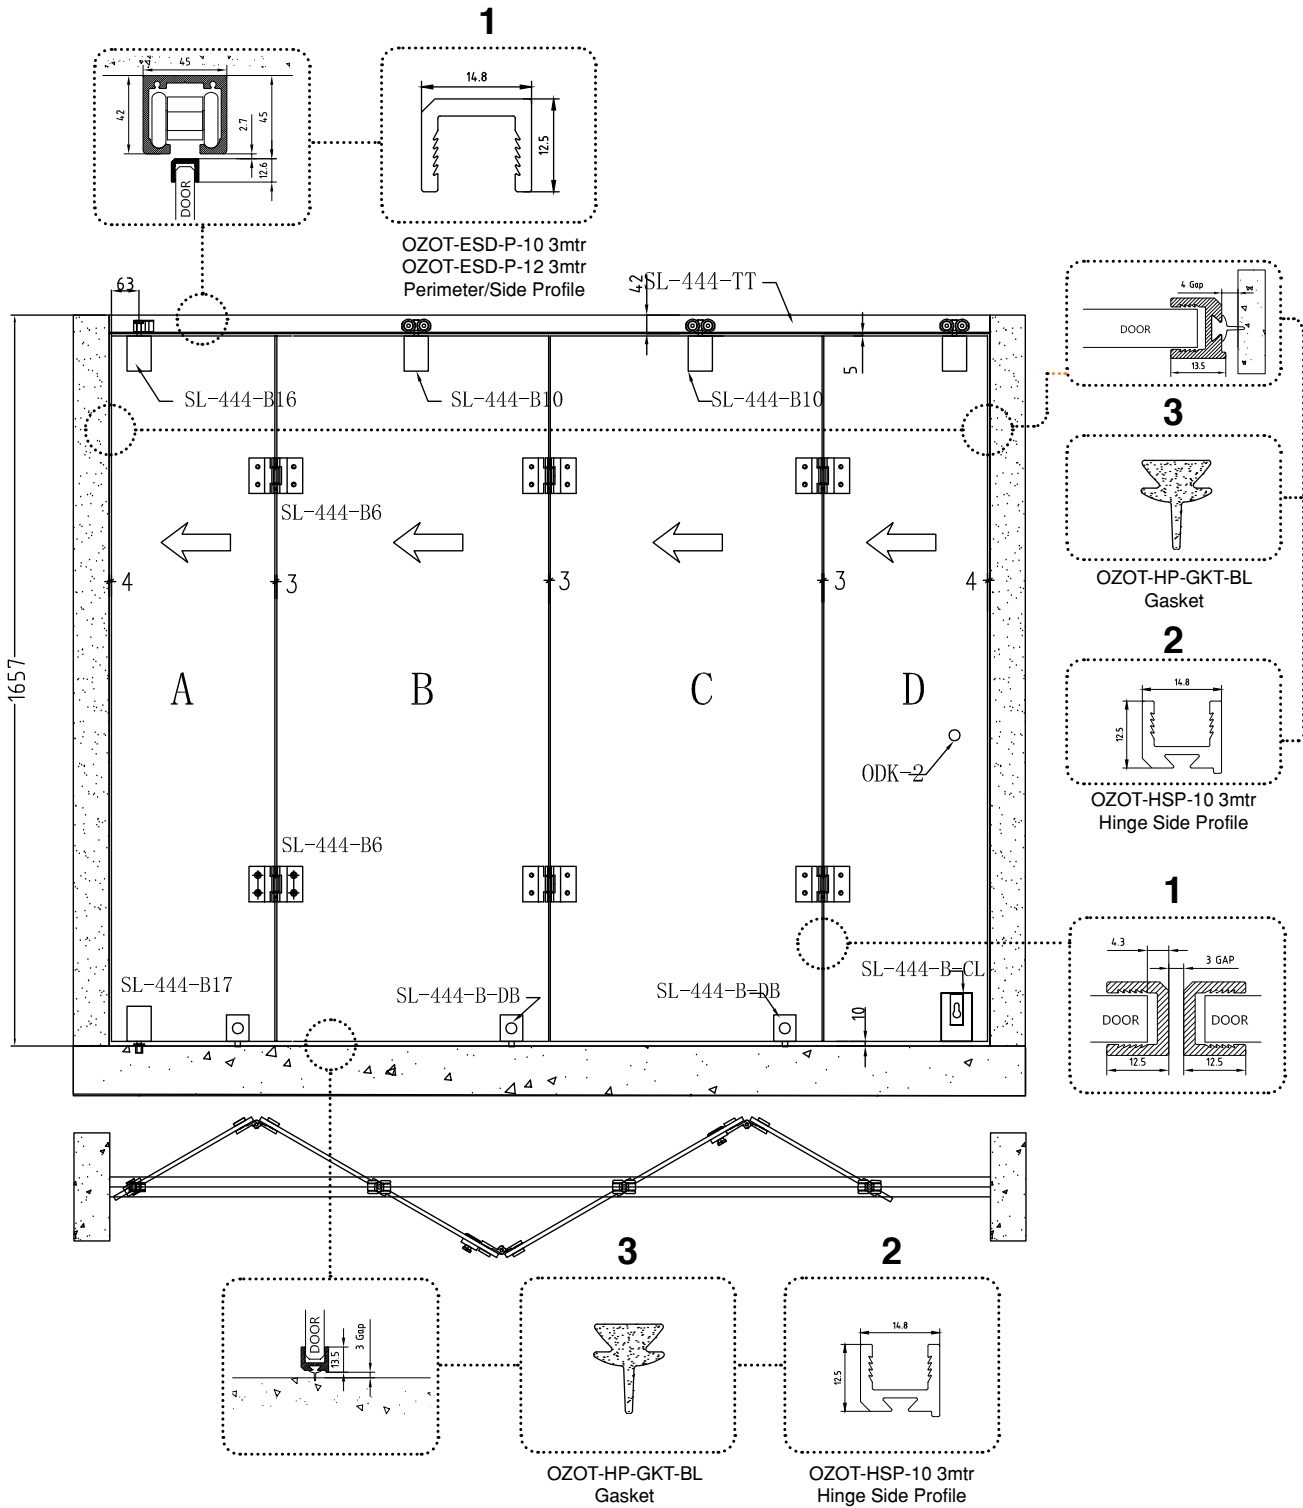

TYPICAL LAYOUT