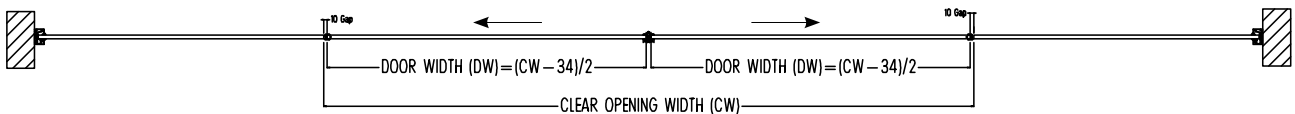

TYPICAL LAYOUT