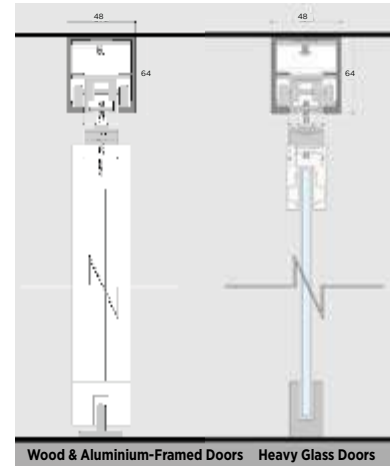

### Technical specifications:

- Movement range: 750–1000mm
- Door weight: 50–150kg
- Opening/closing speed: 200–500mm/s
- Hold open time: 0–30sec
- Magnetic holding power: Suction 10N
- Manual opening: 10N
- Anti-pinch force: 10N
- Average power: 30W
- Track length: 2100mm