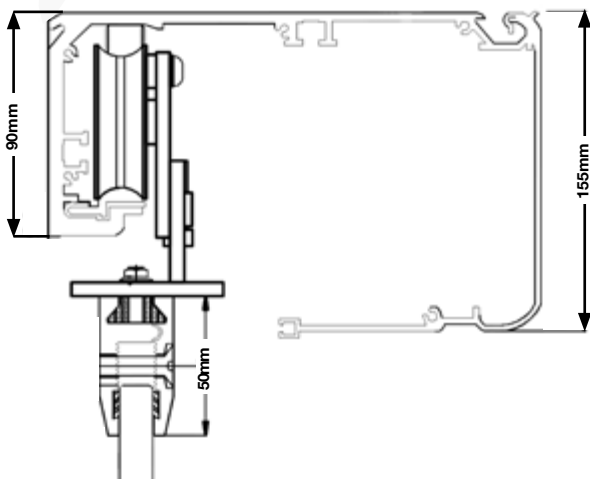

**PREMIUM PLUS AUTO SLIDING DOOR SYSTEM
(HIGH TRAFFIC AREA, HEAVY DUTY DOOR)**

S Series
Premium Collection of
Architectural Hardware

OZOM-111P-PLUS 4.2MTR SILVER-AN	₹ 1,62,573
OZOM-111P-PLUS 5.2MTR SILVER-AN	₹ 1,80,707
OZOM-111P-PLUS 6MTR SILVER-AN	₹ 1,94,055

SS-316

Compact & Slim body | Noiseless Functionality | Intelligent Controller | Modular Design

Also available in: **BM**

Track length option:

- 4.2mtr/5.2mtr/6mtr

Features:

- Engine case, height: 90mm
- Self-learning micro-computer processing controller
- Slim type track
- 24V DC 65W brushless motor with built-in rectifier
- Adjustable parameters
- Engine case cover height: 155mm
- Controller with built-in remote control receiver
- Adjustable tensioner wheel
- Operating standard cycle for 5,00,000 cycles in-house tested

Specifications:

- Single/Bi-parting sliding door system
- Suitable door weight : 120Kg x 2
- Maximum door width : 2/2.5/3mtr
- Adjustable parameters for opening speed, door buffer distance, door buffer intensity, closing speed, closed buffer distance, closed buffer force, opening hours, & starting force
- Integration possible with Microwave Sensor, Handwave Sensor, PIR Sensor, Digital Door Key, Wireless Push Button, Safety Beam, Remote Control, Push Buttons, etc.
- Warranty will be lapsed in absence of CVT.

Scan QR for
Installation Video