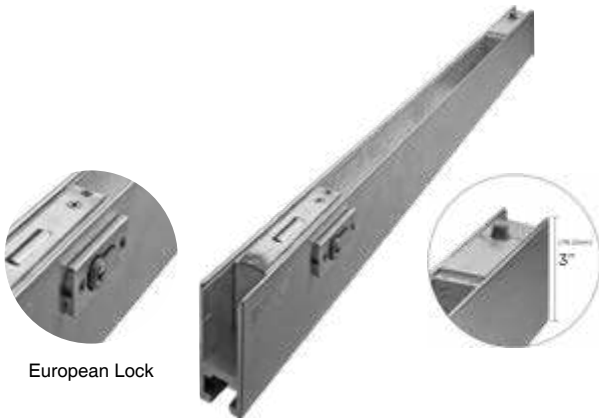

Closing & Latching Speed  
Adjustment Valve

**OZ-DH-H1 STD SSS** ₹27,867  
 Wall-to-Glass Hydraulic Hinges

**OZ-DH-H2 STD SSS** ₹32,913  
 Glass-to-Glass Hydraulic Hinges

Finish : SSS  
**SS-304**  
 For 10mm Glass

**GLASS DOOR RAIL**

Watch Video

European Lock

**ODR-SC-1mtr SSS ₹45,781**

Door rail with hydraulic system in European Type  
Height of Door Rail : **76.2mm (3")**  
Width of Door Rail : **40mm (1.5")**