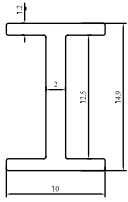

GLASS-TO-GLASS PROFILES

Available in Black Matt and Aluminium Anodized

I Profile-GTG-180
OZHN-I12MM 3M BM ₹ 1,058
OZHN-I12MM 3M AN ₹ 973