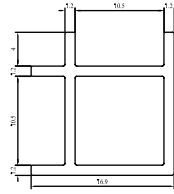

L Profile-GTG-90
OZHN-L10MM 3M BM ₹ 1,177
OZHN-L10MM 3M AN ₹ 1,088