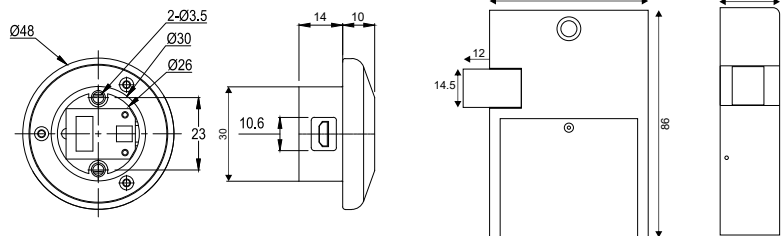

### OZFL-55 F AB

₹ 5,490

Fingerprint Lock  
for Wooden Cabinets, Wardrobes, & Drawers  
Door Thickness: 12-25mm

Fingerprint