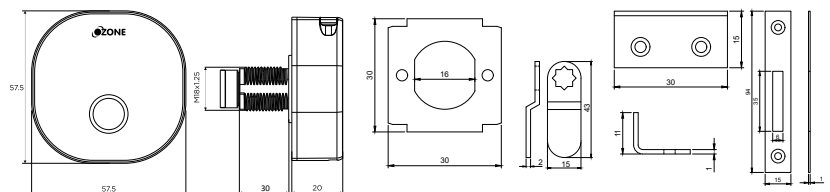

FINGERPRINT LOCK

OZFL-402-F

₹ 4,920

Fingerprint Lock
for Single or Multiple Metal / Wooden Drawers
for Swing & Sliding Metal & Wooden
Cabinets & Wardrobes
Door Thickness: 1-25mm

Fingerprint