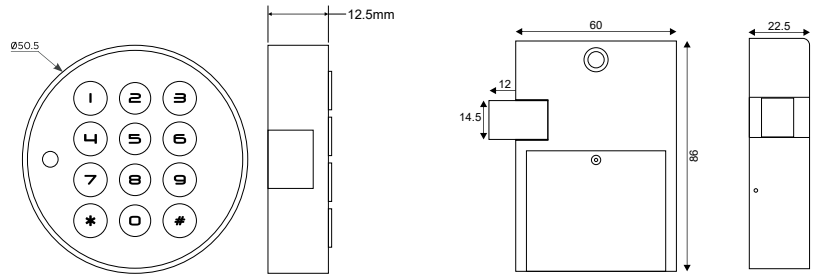

### OZFL-88 P BLACK

₹ 2,390

Password Lock  
for Wooden Cabinets, Wardrobes, & Drawers  
Door Thickness: 12-25mm

Master  
Password

User  
Password