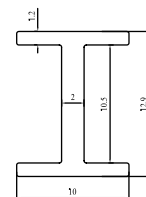

**Wall/Transom-Door Profile**  
**OZHN-DP3 3M ABM** ₹ 5,778  
**OZHN-DP3 3M AN**

**I Profile-GTG-180**  
**OZHN-110MM 3M BM** ₹ 983  
**OZHN-110MM 3M AN**