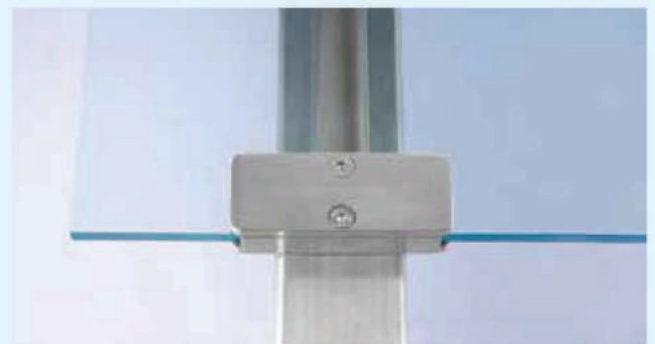

Wing Line Railing & Partition System

A new innovation by Ozone, this free standing Railing & Partition System is a combination of Stainless Steel Pipes and Glass Clamps.

Weldless Partition & Railing System

Assembly

- Standard Height Posts of 60x60mm ($2\frac{3}{8}'' \times 2\frac{3}{8}''$) tube are available in 1 mtr.(40'') and 2 mtr. (80'').
- Post tube thickness of 2mm($1/16''$), 3mm ($1/8''$) available in SS 304/316, PSS/SSS finish with or without pre-drilled holes.
- 8 mm ($5/16''$) Base plate with a cover plate.
- The top is fitted with a modular cap for a fine, weldless finish.
- Clamps are available to suit different applications of side or front mounted. The bottom ones come with a plate below to provide extra support and ensures that the glass does not slip.

Wing Line Railing & Partition Systems

OZRF-ED-GC-A1 (upper side mounted)

OZRF-ED-GC-A2 (bottom side mounted left)
OZRF-ED-GC-A3 (bottom side mounted right)

OZRF-ED-GC-A4 (upper front mounted)

OZRF-ED-GC-A5 (bottom front mounted left)
OZRF-ED-GC-A6 (bottom front mounted right)

OZRF-ED-GC-A7 (front mounted middle clamp)

OZRF-ED-GC-A8 (bottom front mounted middle)

POSTS (1 mtr.)

Standard posts with plate, cover & top cap.

POSTS (2 mtr.)

Standard posts with plate, cover & top cap.