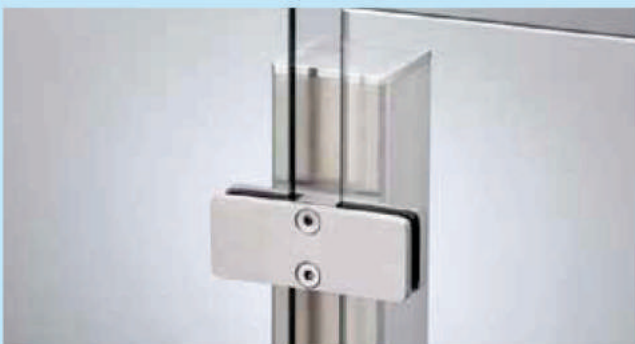

Wing Line Railing & Partition Systems

OZRF-ED-GC-A1 (upper side mounted)

OZRF-ED-GC-A2 (bottom side mounted left)
OZRF-ED-GC-A3 (bottom side mounted right)

OZRF-ED-GC-A4 (upper front mounted)

OZRF-ED-GC-A5 (bottom front mounted left)
OZRF-ED-GC-A6 (bottom front mounted right)

OZRF-ED-GC-A7 (front mounted middle clamp)

OZRF-ED-GC-A8 (bottom front mounted middle)

POSTS (1 mtr.)

Standard posts with plate, cover & top cap.

POSTS (2 mtr.)

Standard posts with plate, cover & top cap.