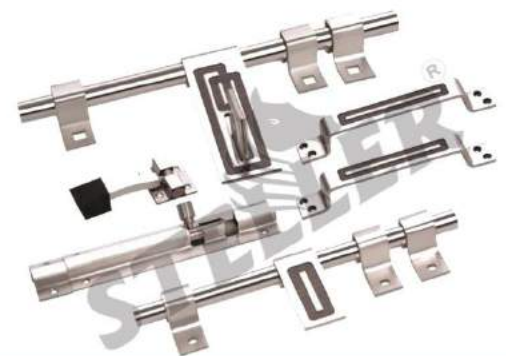

MO. 501

MICA DOORKITS

MO. 502

MO. 506

MO. 503

MO. 507

MO. 504

MO. 508

MO. 505

MO. 509