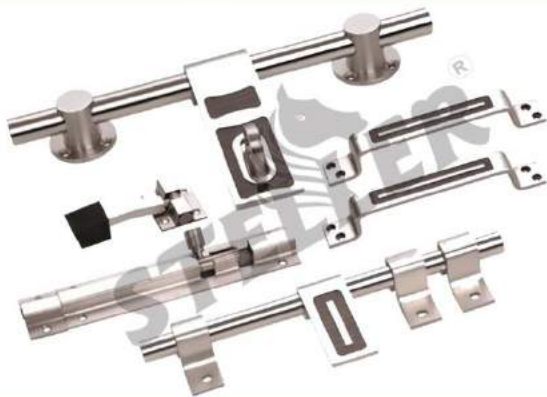

MO. 501

MICA DOORKITS

MO. 502

MO. 506

MO. 503

MO. 507

MO. 504

MO. 508

MO. 505

MO. 509