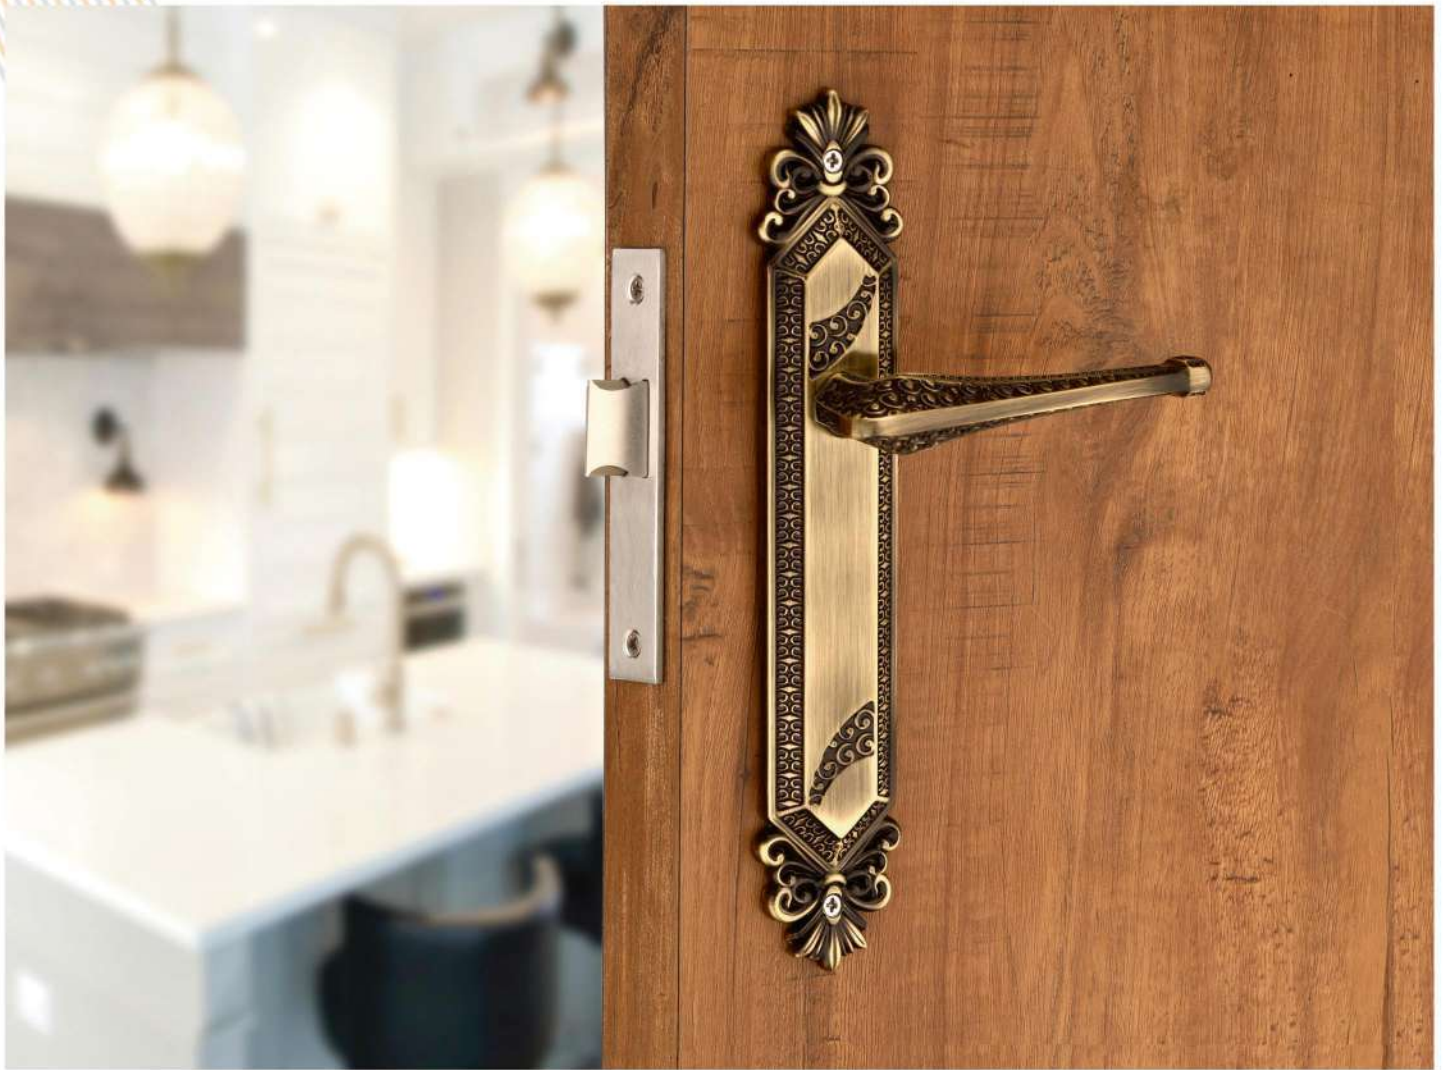

SG-836

Finish : B.A. / Copper / PVD Gold / PVD R.G.