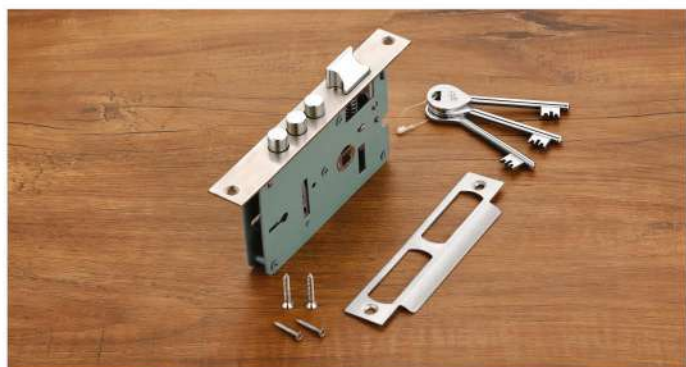

Size in mm : 50 x 85 / 60 x 85
Finish : PVD Gold

Lock Body

Size in mm : 50 x 85 / 60 x 85
Finish : PVD R.G.

Lock Body

Size in mm : 50 x 85 / 60 x 85
Finish : B.A.

Lock Body

Size in mm : 45 x 45
Finish : S.S.