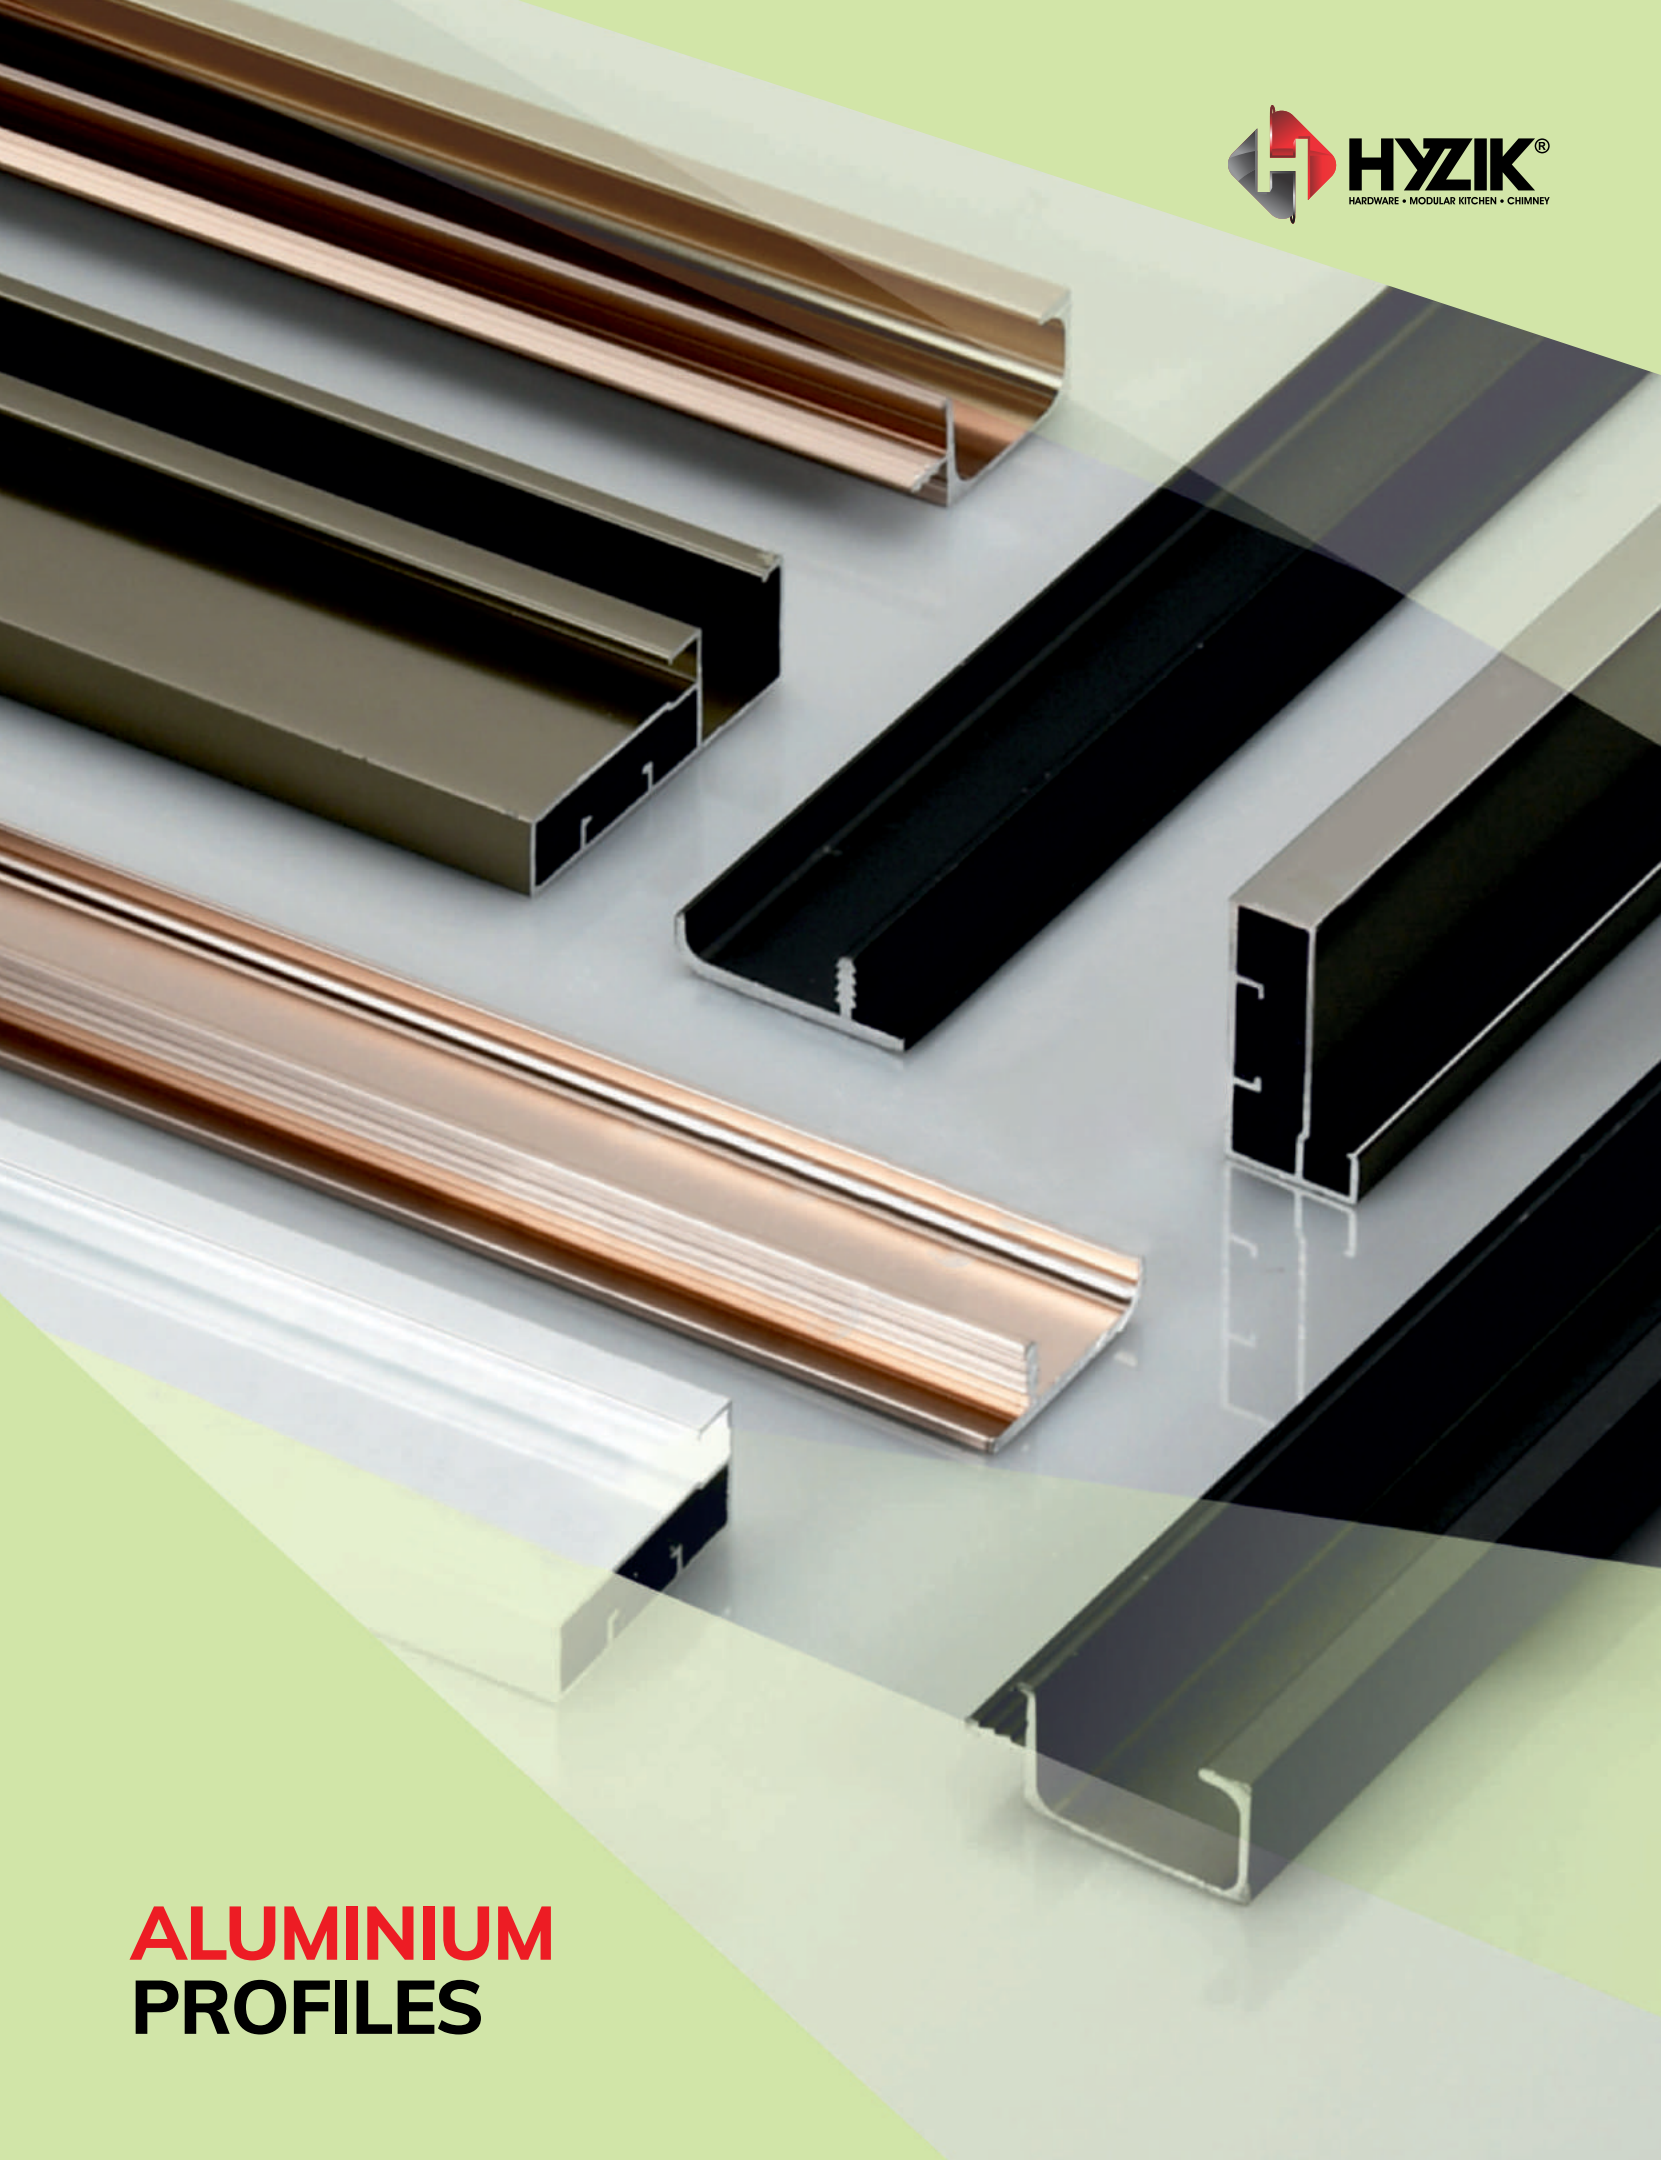

₹
2200

SLIM TRACK SLIDING ROLLER (MOON)

₹
2500

**ALUMINIUM
PROFILES**

G PROFILE

Finish				
Matt	CP	SS Brush	Rose Gold	Rose Gold Matt
Black Matt	Iron Grey	Green Champagne	Gold	Gold Brush

Length 10 feet

₹ 1700