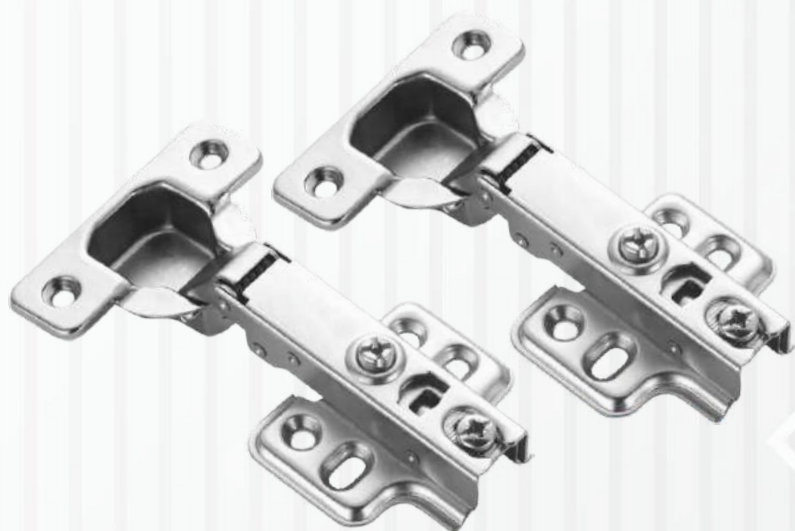

REGULAR HINGE (MS)

Size	Crank-0°	Crank-8°	Crank-15°
₹	70