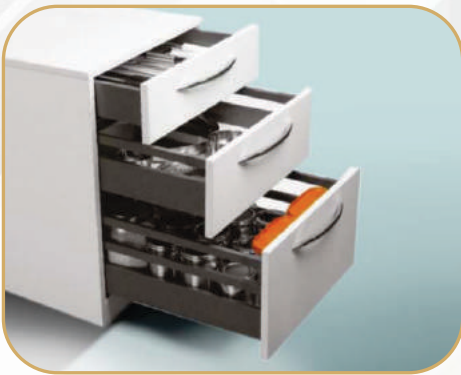

UNIVERSAL MAGIC CORNER (WOODEN)

Size	₹
864 x 4800 x 525mm	28000

Universal Magic Corner with SS Strip Basket with Wooden Base (Grey Finish) (Soft Close)

Double Wall Drawer Box
(Silky White)

REGULAR

Size	₹
4 inch	2500
6 inch	2800
8 inch	3100