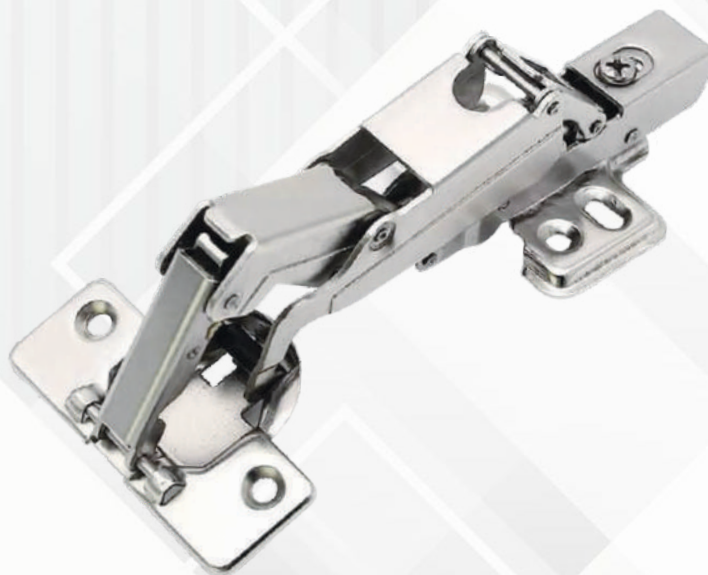

Size	Crank-0°	Crank-8°	Crank-15°
₹	420		

CLIP ON SOFT CLOSING HINGE (MS 3D) ANTIQUE COATED

Size	Crank-0°	Crank-8°	Crank-15°
₹	480		

165° CLIP ON HINGE

Finish	Zinc
₹	500

165° CLIP ON SOFT CLOSING HINGE

Finish	Zinc	Black
₹	800	860