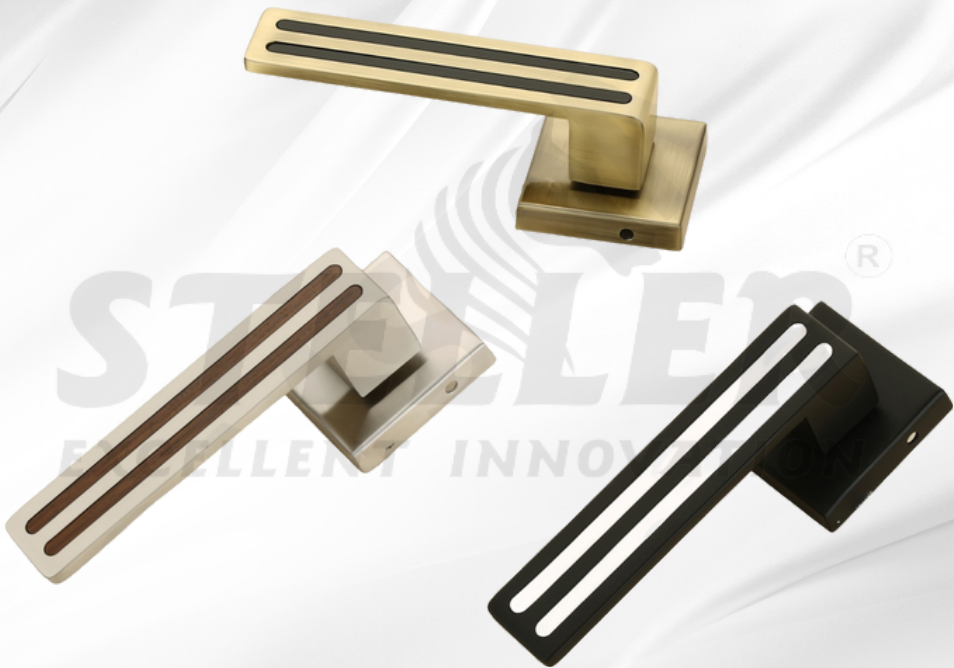

 **STELLER**®
EXCELLENT INNOVATION

RH-01

STELLER
EXCELLENT INNOVATION

SSmatt

mrp : 1375/-

Black

mrp : 1500/-

Antique