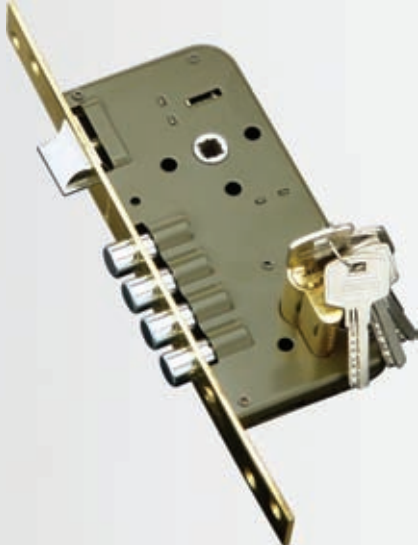

SS Chrome, Gold (PVD),
Rose Gold (PVD), Matt Black

PULL HANDLES

pull handles

indobrass®

AVAILABLE IN

Size : 12", 18", 24", 36", & 48"

Finishes :

SS Chrome, Gold (PVD),
Rose Gold (PVD), Matt Black

PULL HANDLES

pull handles

indobrass®

Stainless Steel Handle L Type
On 175 x 175 mm Plate

Stainless Steel Handle
L Type on Rose

Stainless Steel Handle
D Type on Rose

MORTISE HANDLES

Mortise Handles

indobrass®

3 Pin Dead Bolt

3 Point Lock
(2 Meters)

Four Bolts Lock

high security locks

HIGH SECURITY LOCKS

indobrass®

Mortise Lock