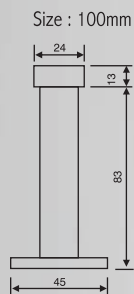

indobrass®

Cabinet / Drawer Handles
Size Available : 2.5" 4" & 5"

Cabinet / Drawer Handles
Size Available : 2.5" 4" & 5"

Window Handles
Size Available : 5" 6" & 8"

Tower Bolts
Size Available : 4", 6", 8", 12", 24"

Tower Bolts
Size Available : 4", 6", 8", 12", 24"

Sliding Latch

Hinges
Butt Hinges 3"
Ball Bearing 4", 5"

Magnetic Catcher

Wall Mounted Door Stopper

Foot Action

Normal

Door Stopper