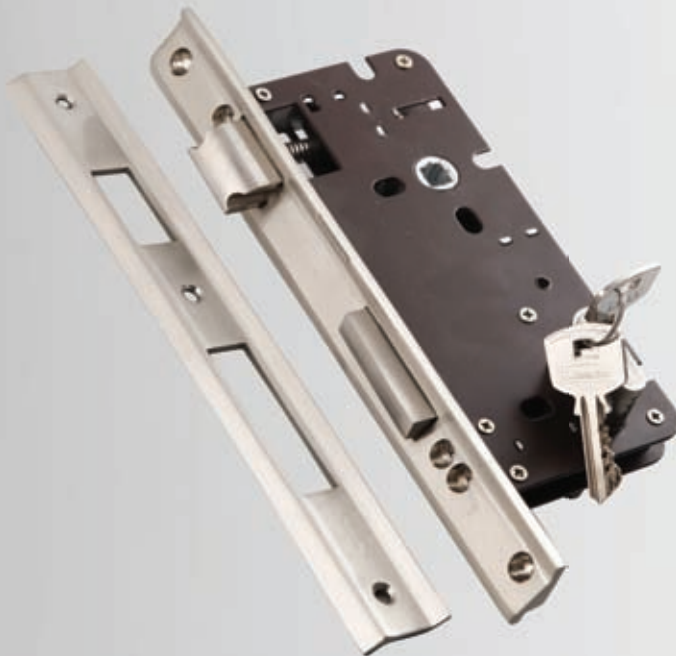

Double Door Lock