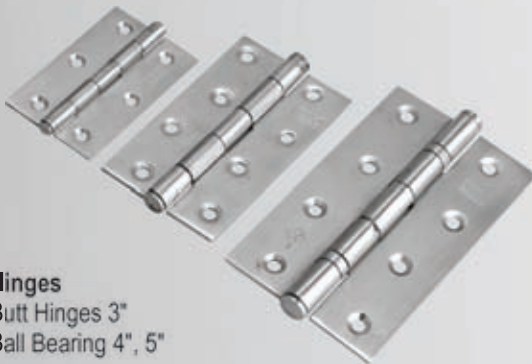

Cupboard Lock

Universal
Cupboard Lock

Sliding Lock

Both Side Key

One Side Key

Coin & Knob

Half Cylinder with Key

Half Cylinder without Key

indobrass®

Cabinet / Drawer Handles
Size Available : 2.5" 4" & 5"

Cabinet / Drawer Handles
Size Available : 2.5" 4" & 5"

Window Handles
Size Available : 5" 6" & 8"

Tower Bolts
Size Available : 4", 6", 8", 12", 24"

Tower Bolts
Size Available : 4", 6", 8", 12", 24"

Sliding Latch

Hinges
Butt Hinges 3"
Ball Bearing 4", 5"

Magnetic Catcher

Wall Mounted Door Stopper

Foot Action

Normal

Door Stopper