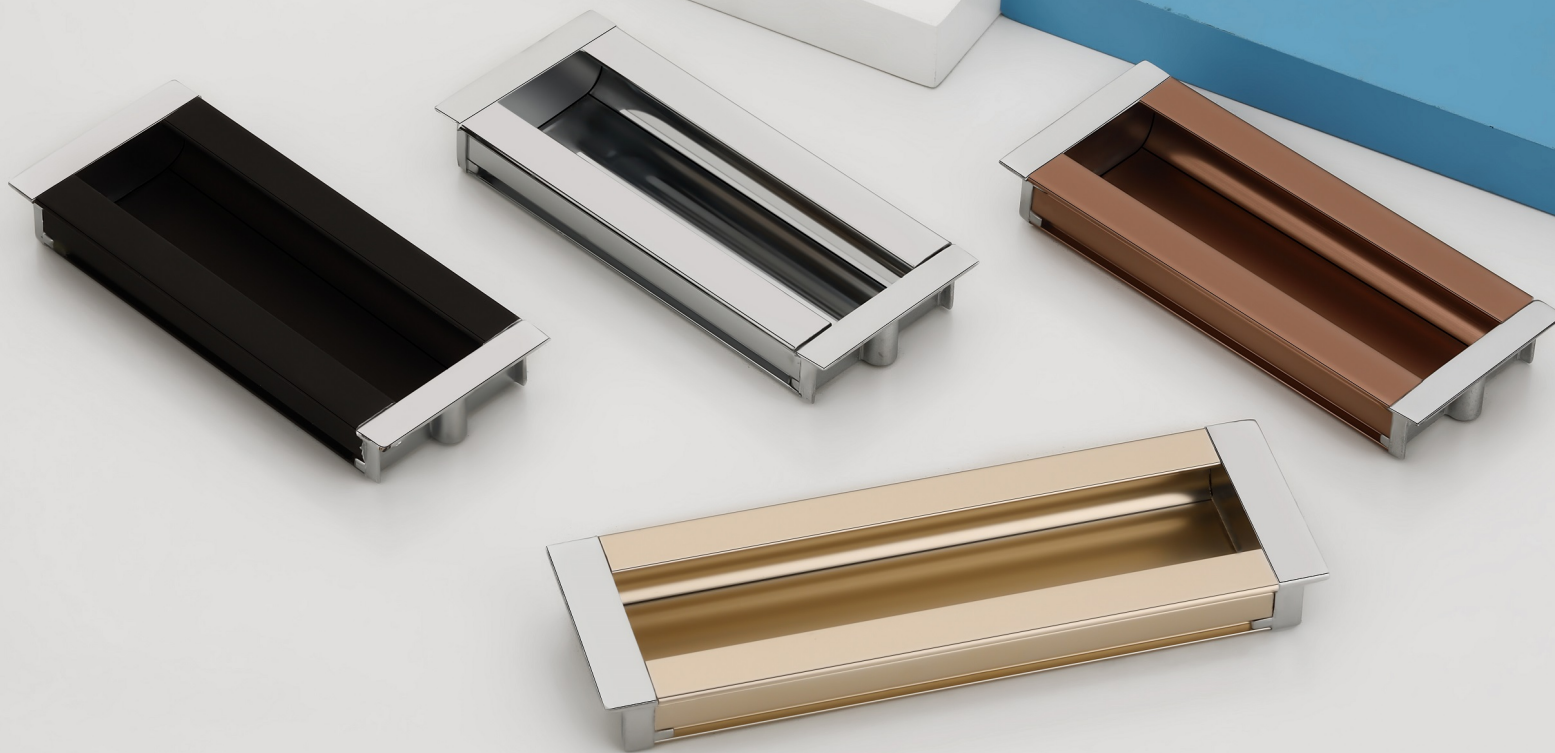

SAM-25

SAM-26

SAM-27

SAM-28

SAM-29

The image displays three door handles of the SAM-30 series, arranged diagonally from top-left to bottom-right. Each handle features a central wooden insert with a natural grain pattern. The top handle has a black metal frame, the middle one has a copper-colored frame, and the bottom one has a silver-colored frame. Each handle is mounted on a rectangular base with a small circular hole. In the background, there are white and blue rectangular blocks.

SAC-30

SAC-31

SAC-32

SAC-33

SAC-34

SAD-02

SAD-03

SAD-05