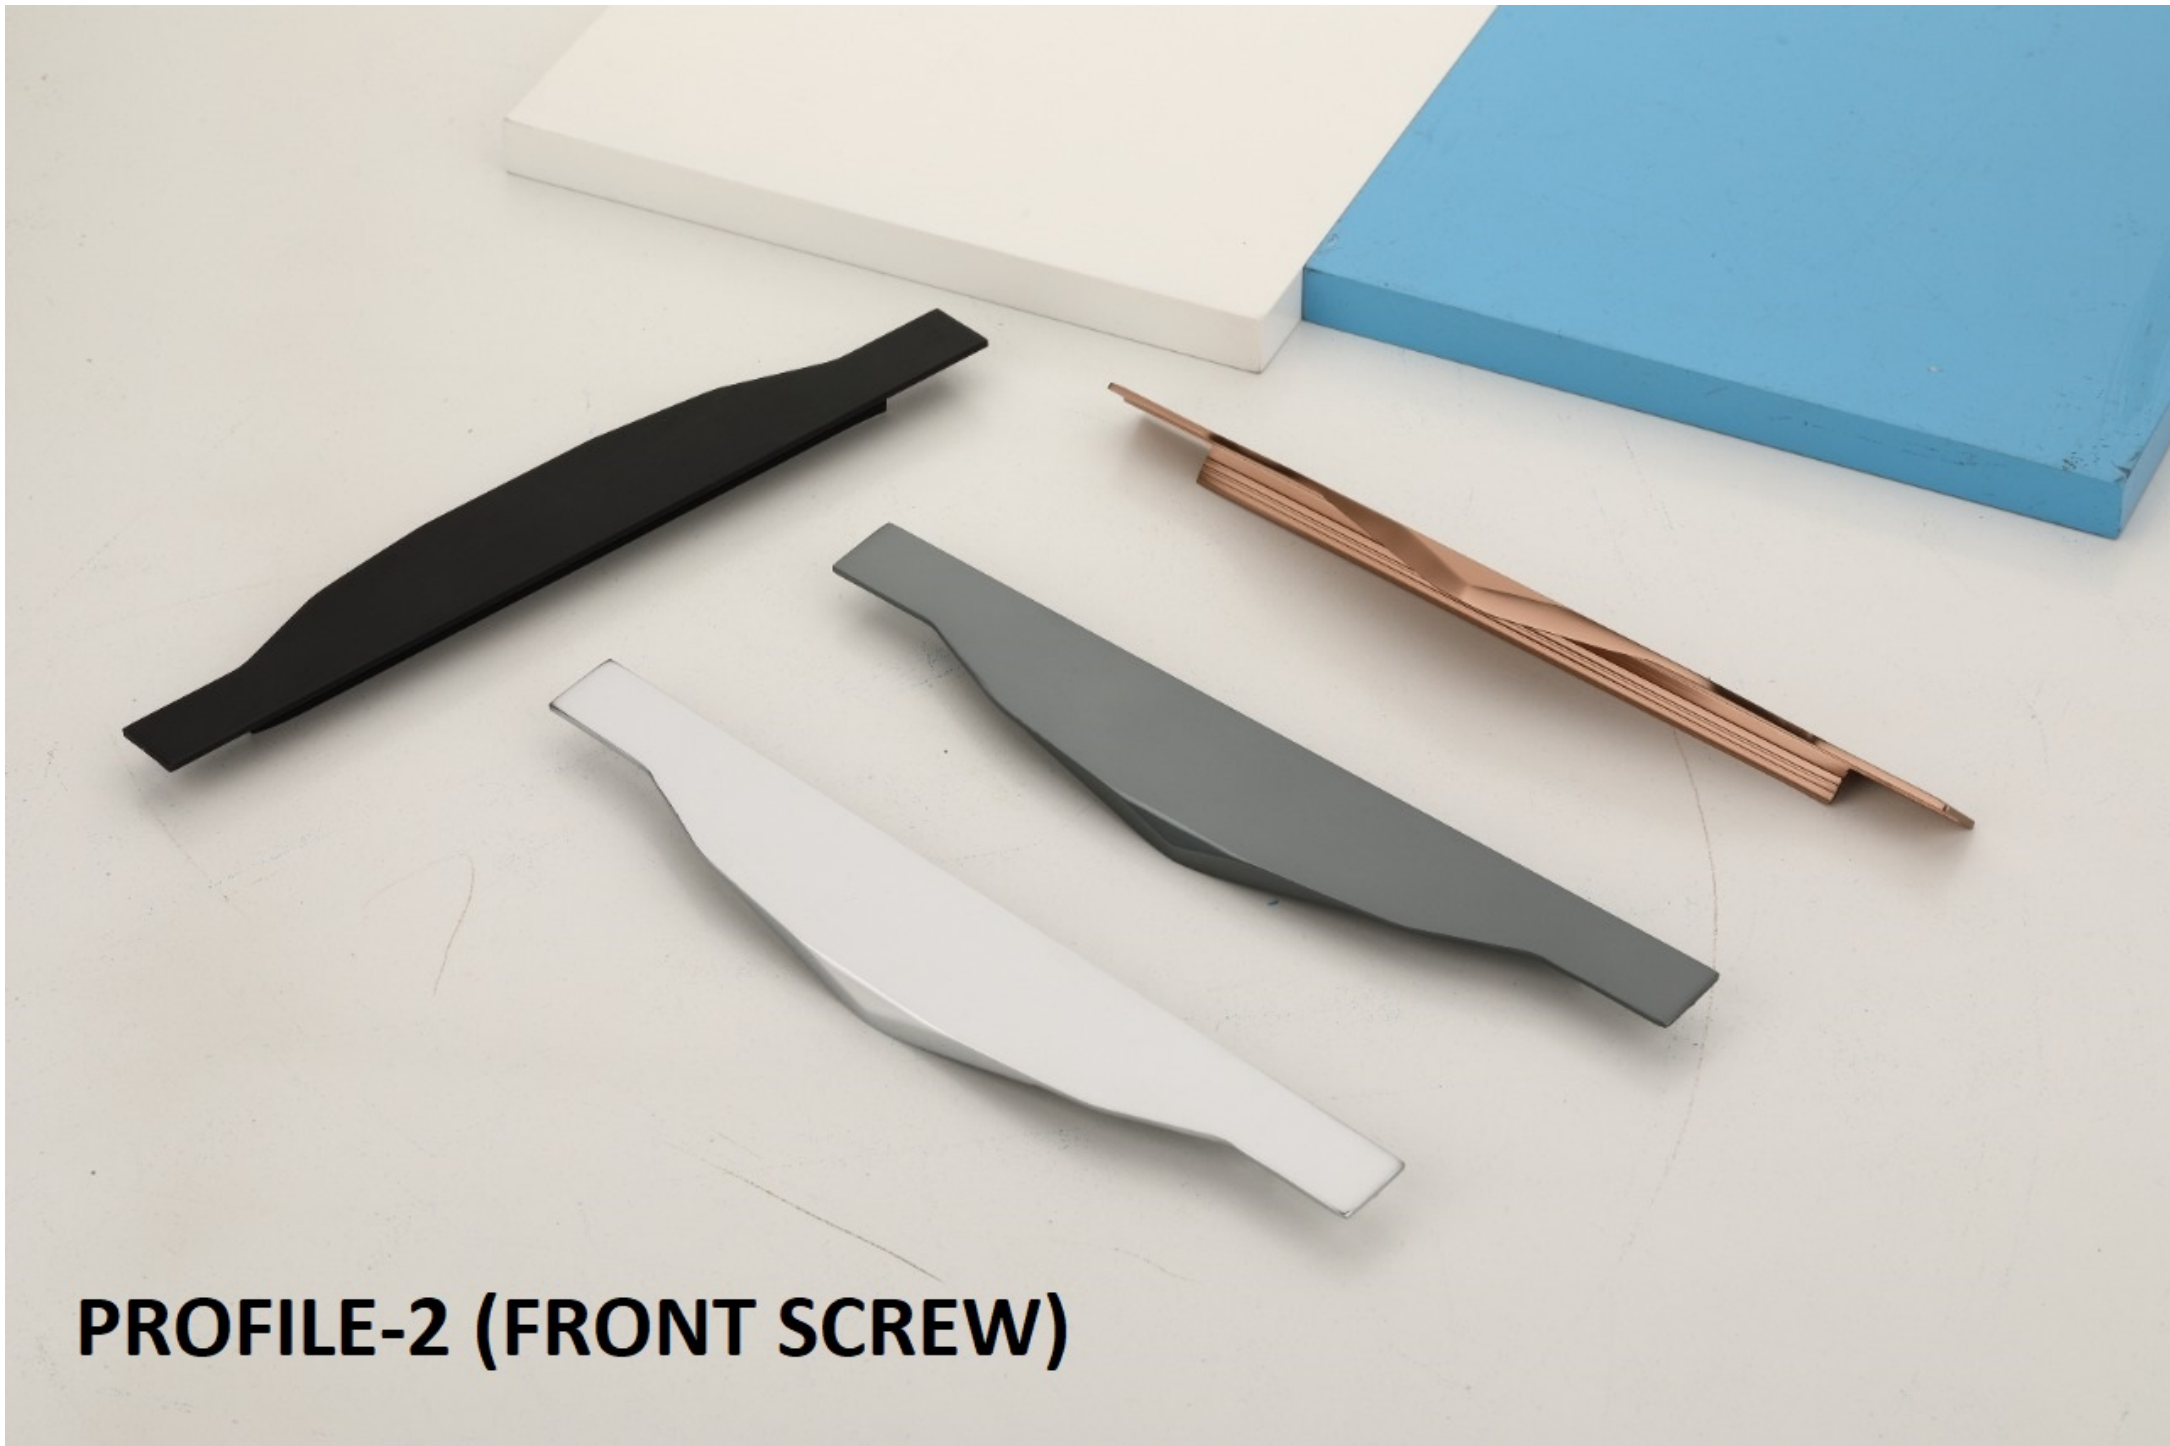

SAM-25

SAM-26

SAM-27

SAM-28

SAM-29

The image displays three door handles of the SAM-30 series, arranged diagonally from top-left to bottom-right. Each handle features a central wooden insert with a natural grain pattern. The top handle has a black metal frame, the middle one has a copper-colored frame, and the bottom one has a silver-colored frame. Each handle is mounted on a rectangular base with a small circular hole. In the background, there are white and blue rectangular blocks.

SAM-30

PROFILE-1 (FRONT SCREW)

PROFILE-8 (BACK SCREW)

PROFILE-9 (FRONT SCREW)

PROFILE-10 (BACK SCREW)

PROFILE-2 (FRONT SCREW)

PROFILE-11 (BACK SCREW)

PROFILE-4 (FRONT SCREW)