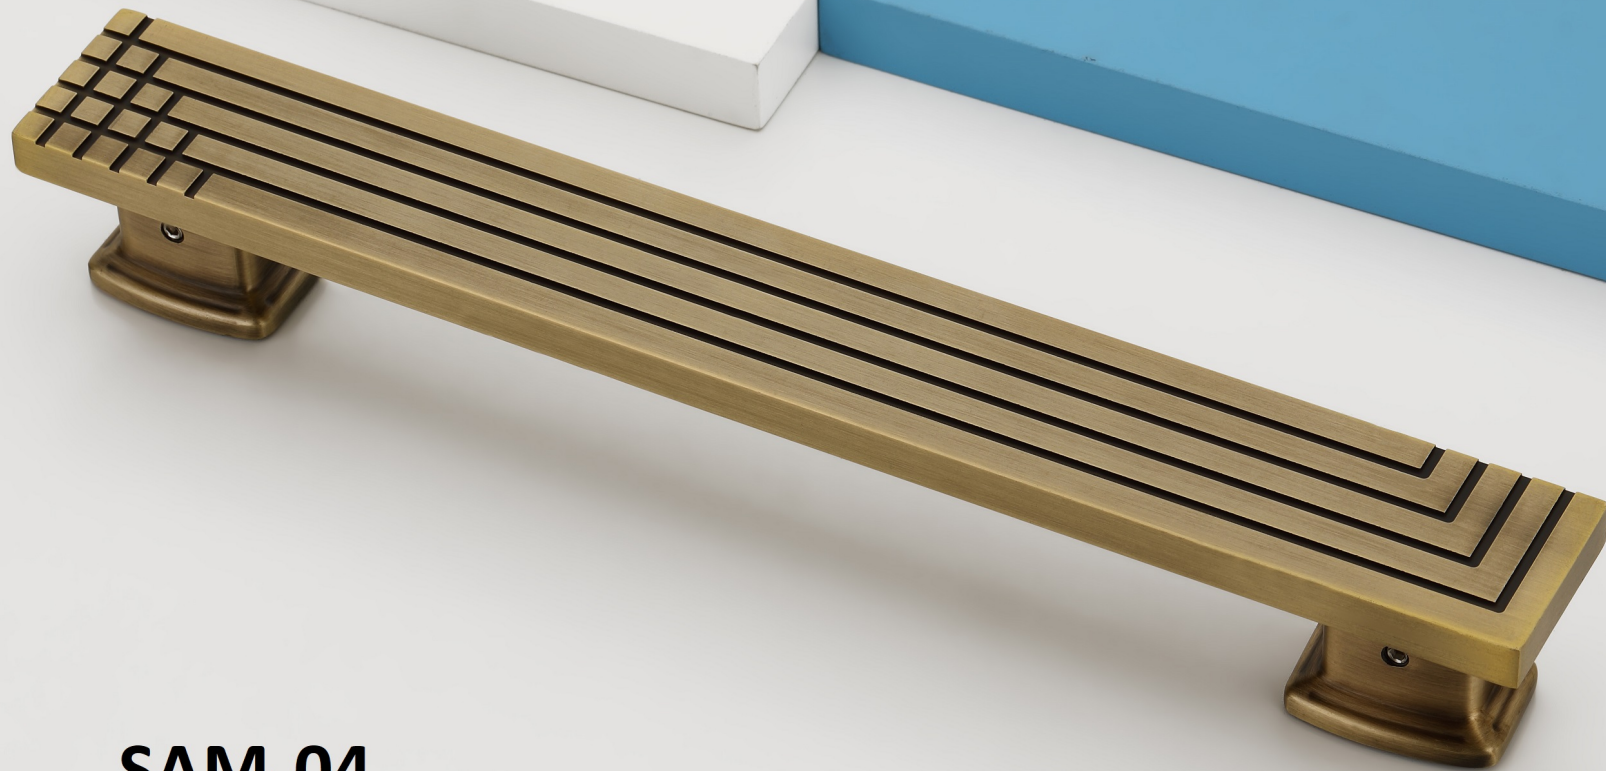

SAM-01

SAM-04

SAM-05

SAM-11

SAM-12

SAM-16

SAM-17

SAM-18

SAM-25

SAM-26

SAM-27

SAM-28

SAM-29

The image displays three door handles of the SAM-30 series, arranged diagonally from top-left to bottom-right. Each handle features a central wooden insert with a natural grain pattern. The top handle has a black metal frame, the middle one has a copper-colored frame, and the bottom one has a silver-colored frame. Each handle is mounted on a rectangular base with a small circular hole. In the background, there are white and blue rectangular blocks.

SAM-30

PROFILE-1 (FRONT SCREW)

PROFILE-8 (BACK SCREW)

PROFILE-9 (FRONT SCREW)

PROFILE-10 (BACK SCREW)

PROFILE-2 (FRONT SCREW)

PROFILE-11 (BACK SCREW)

PROFILE-4 (FRONT SCREW)