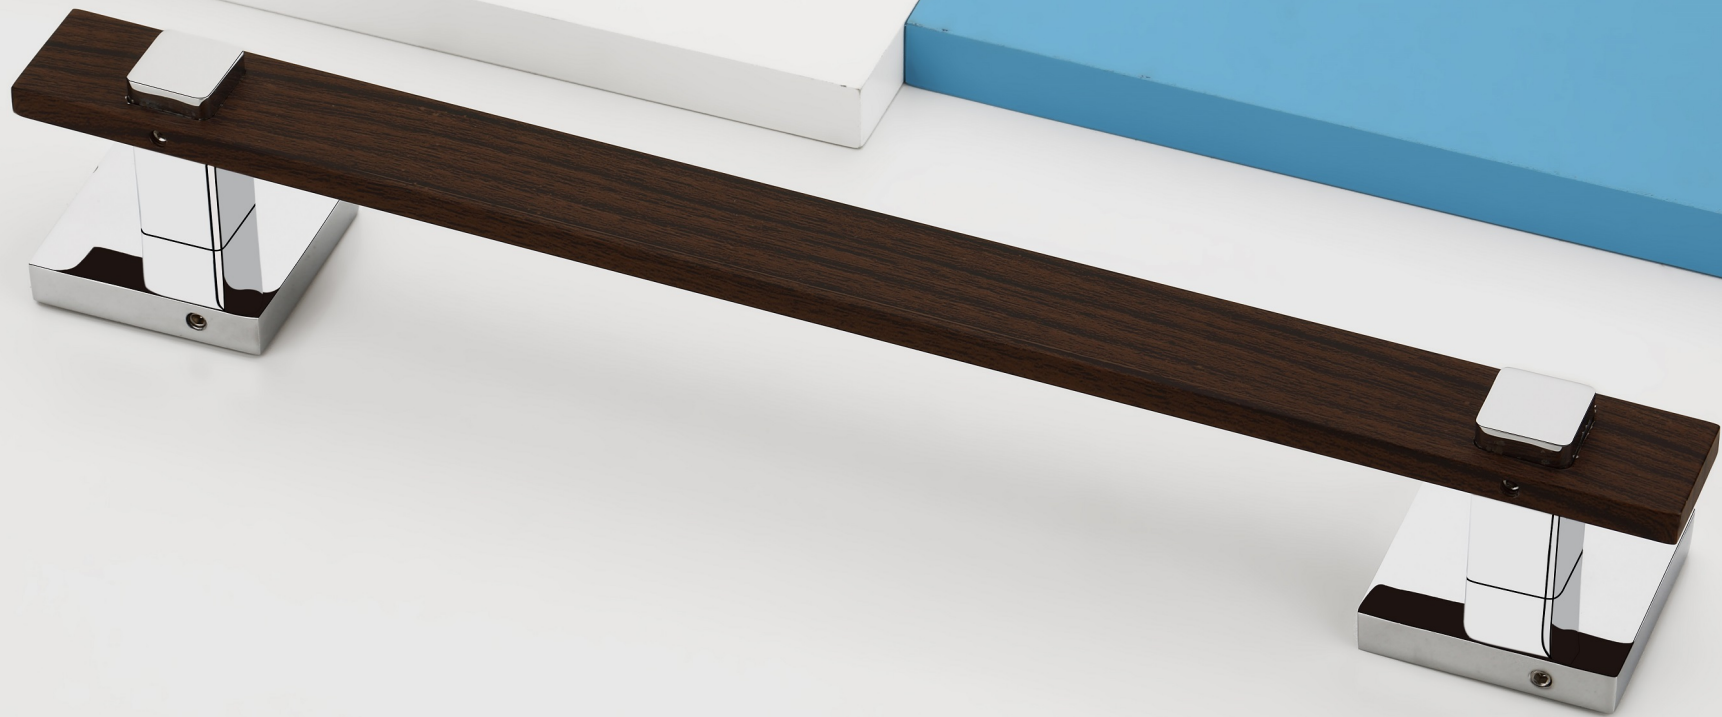

SAM-01

SAM-04

SAM-05

SAM-11

SAM-12

SAM-16

SAM-17

SAM-18

SAM-25

SAM-26

SAM-27

SAM-28

SAM-29

The image displays three door handles of the SAM-30 series, arranged diagonally from top-left to bottom-right. Each handle features a central wooden insert with a natural grain pattern. The top handle has a black metal frame, the middle one has a copper-colored frame, and the bottom one has a silver-colored frame. Each handle is mounted on a rectangular base with a small circular hole. In the background, there are white and blue rectangular blocks.

SAM-30

PROFILE-1 (FRONT SCREW)

PROFILE-8 (BACK SCREW)

PROFILE-9 (FRONT SCREW)

PROFILE-10 (BACK SCREW)

PROFILE-2 (FRONT SCREW)

PROFILE-11 (BACK SCREW)

PROFILE-4 (FRONT SCREW)