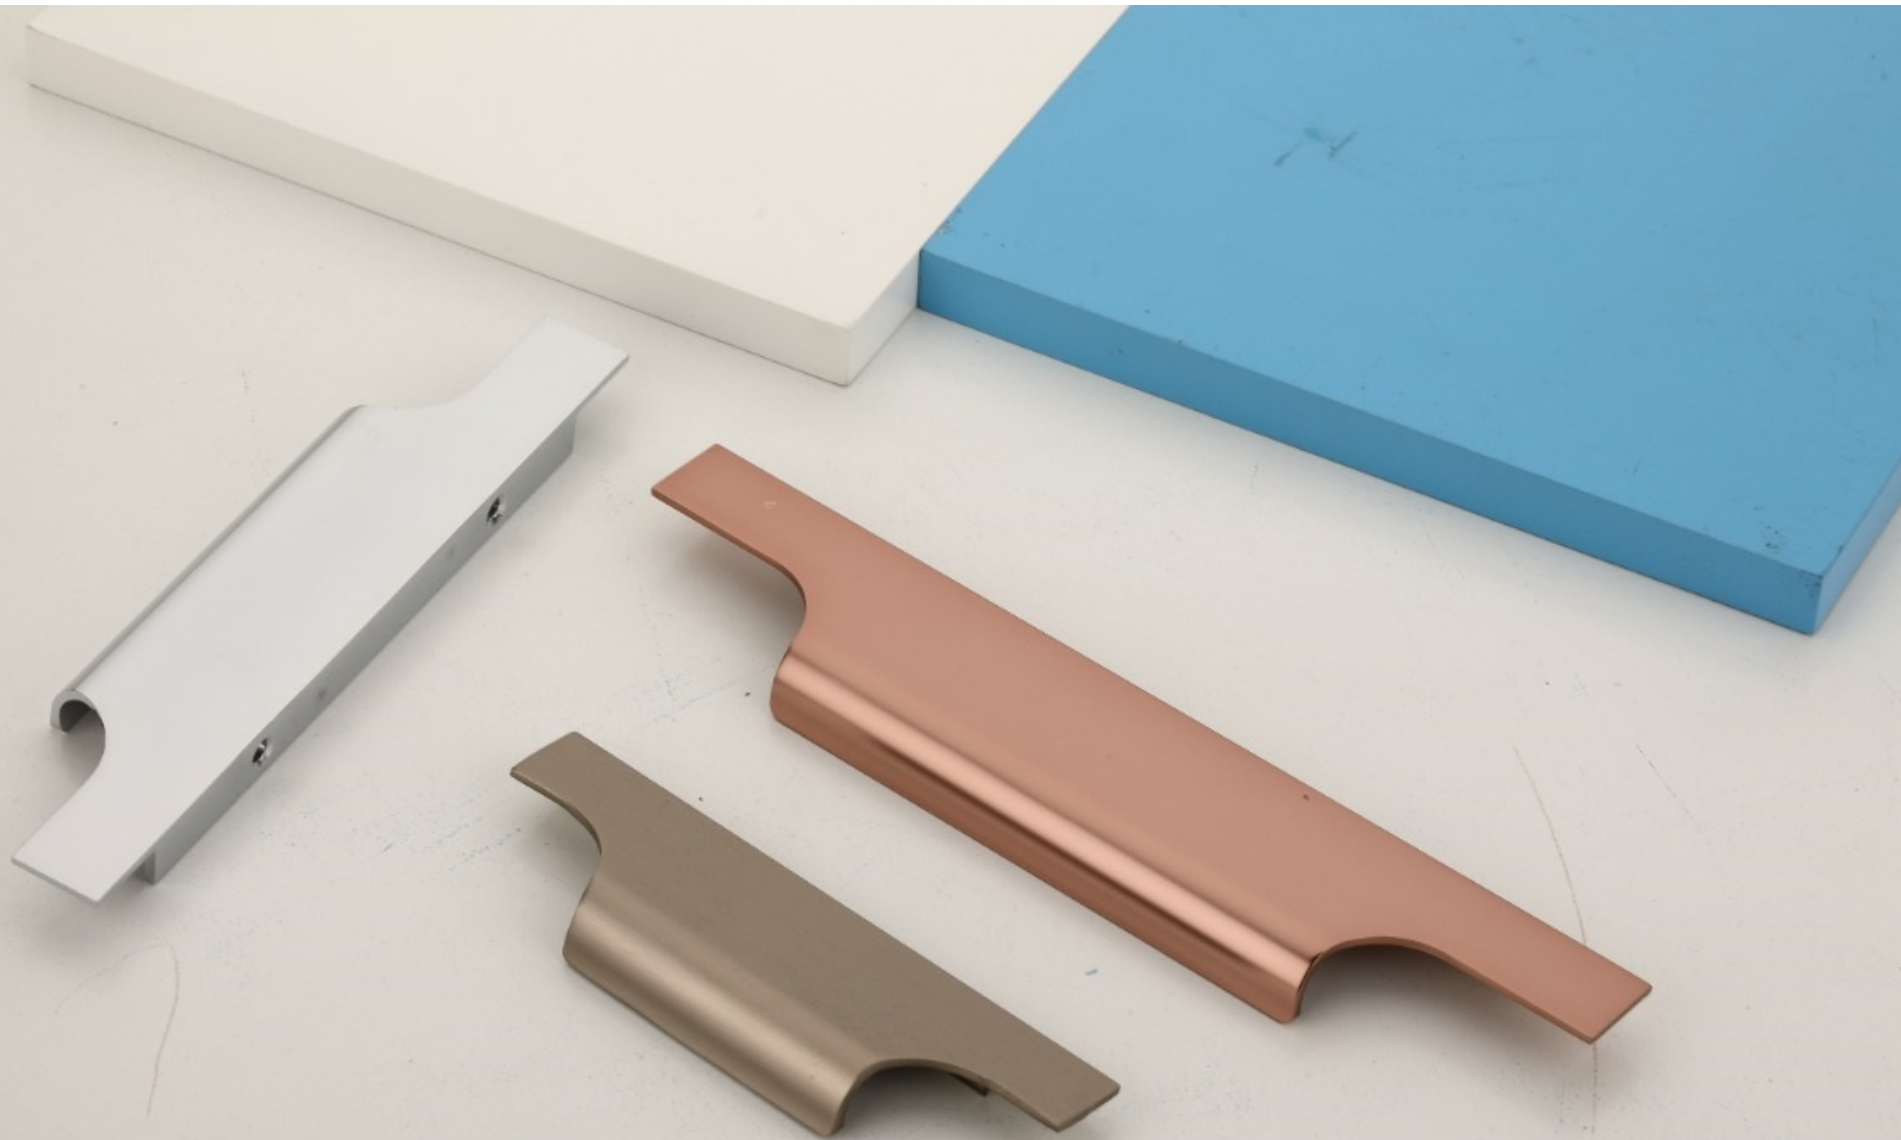

SAM-25

SAM-26

SAM-27

SAM-28

SAM-29

The image displays three door handles of the SAM-30 series, arranged diagonally from top-left to bottom-right. Each handle features a central wooden insert with a natural grain pattern. The top handle has a black metal frame, the middle one has a copper-colored frame, and the bottom one has a silver-colored frame. Each handle is mounted on a rectangular base with a small circular hole. In the background, there are white and blue rectangular blocks.

SAM-30

PROFILE-1 (FRONT SCREW)

PROFILE-8 (BACK SCREW)

PROFILE-9 (FRONT SCREW)

PROFILE-10 (BACK SCREW)

PROFILE-2 (FRONT SCREW)

PROFILE-11 (BACK SCREW)

PROFILE-4 (FRONT SCREW)