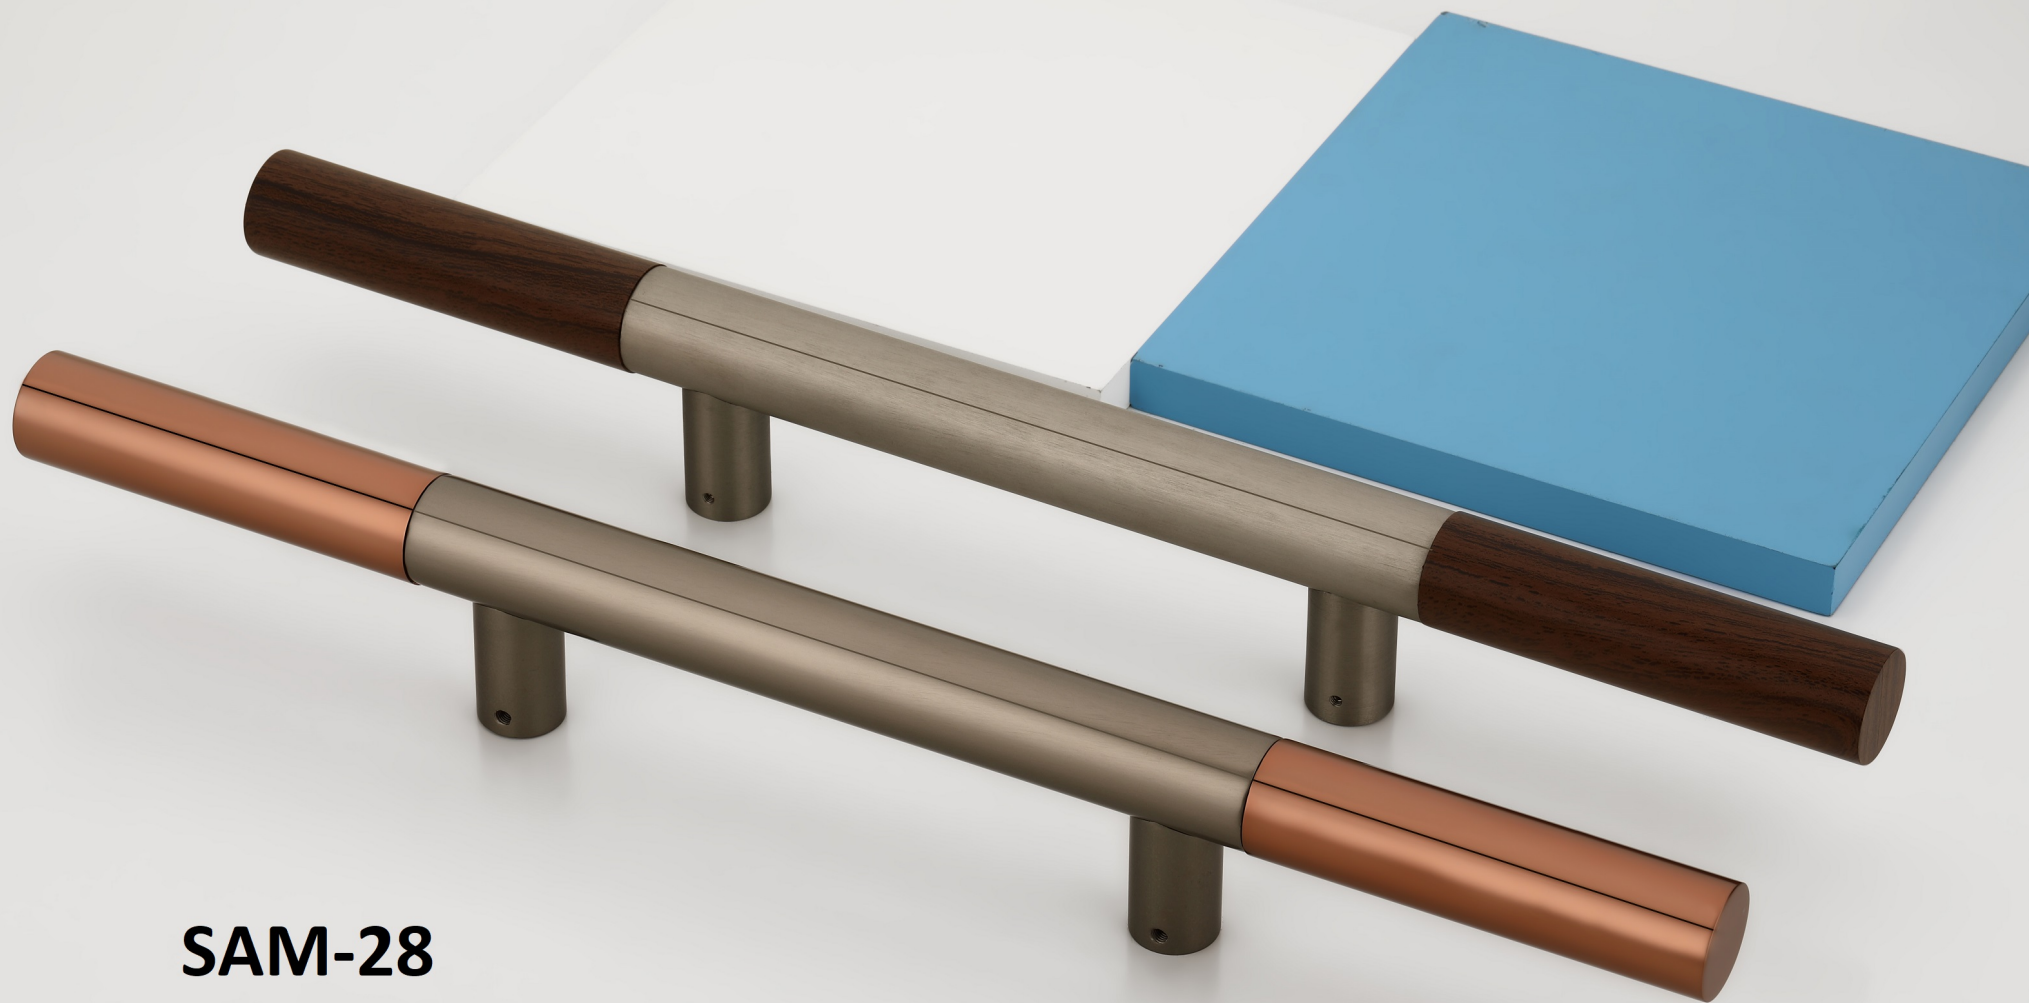

SAM-25

SAM-26

SAM-27

SAM-28

SAM-29

The image displays three door handles of the SAM-30 series, arranged diagonally from top-left to bottom-right. Each handle features a central wooden insert with a natural grain pattern. The top handle has a black metal frame, the middle one has a copper-colored frame, and the bottom one has a silver-colored frame. Each handle is mounted on a rectangular base with a small circular hole. In the background, there are white and blue rectangular blocks.

SAM-30

PROFILE-1 (FRONT SCREW)

PROFILE-8 (BACK SCREW)

PROFILE-9 (FRONT SCREW)

PROFILE-10 (BACK SCREW)

PROFILE-2 (FRONT SCREW)

PROFILE-11 (BACK SCREW)

PROFILE-4 (FRONT SCREW)