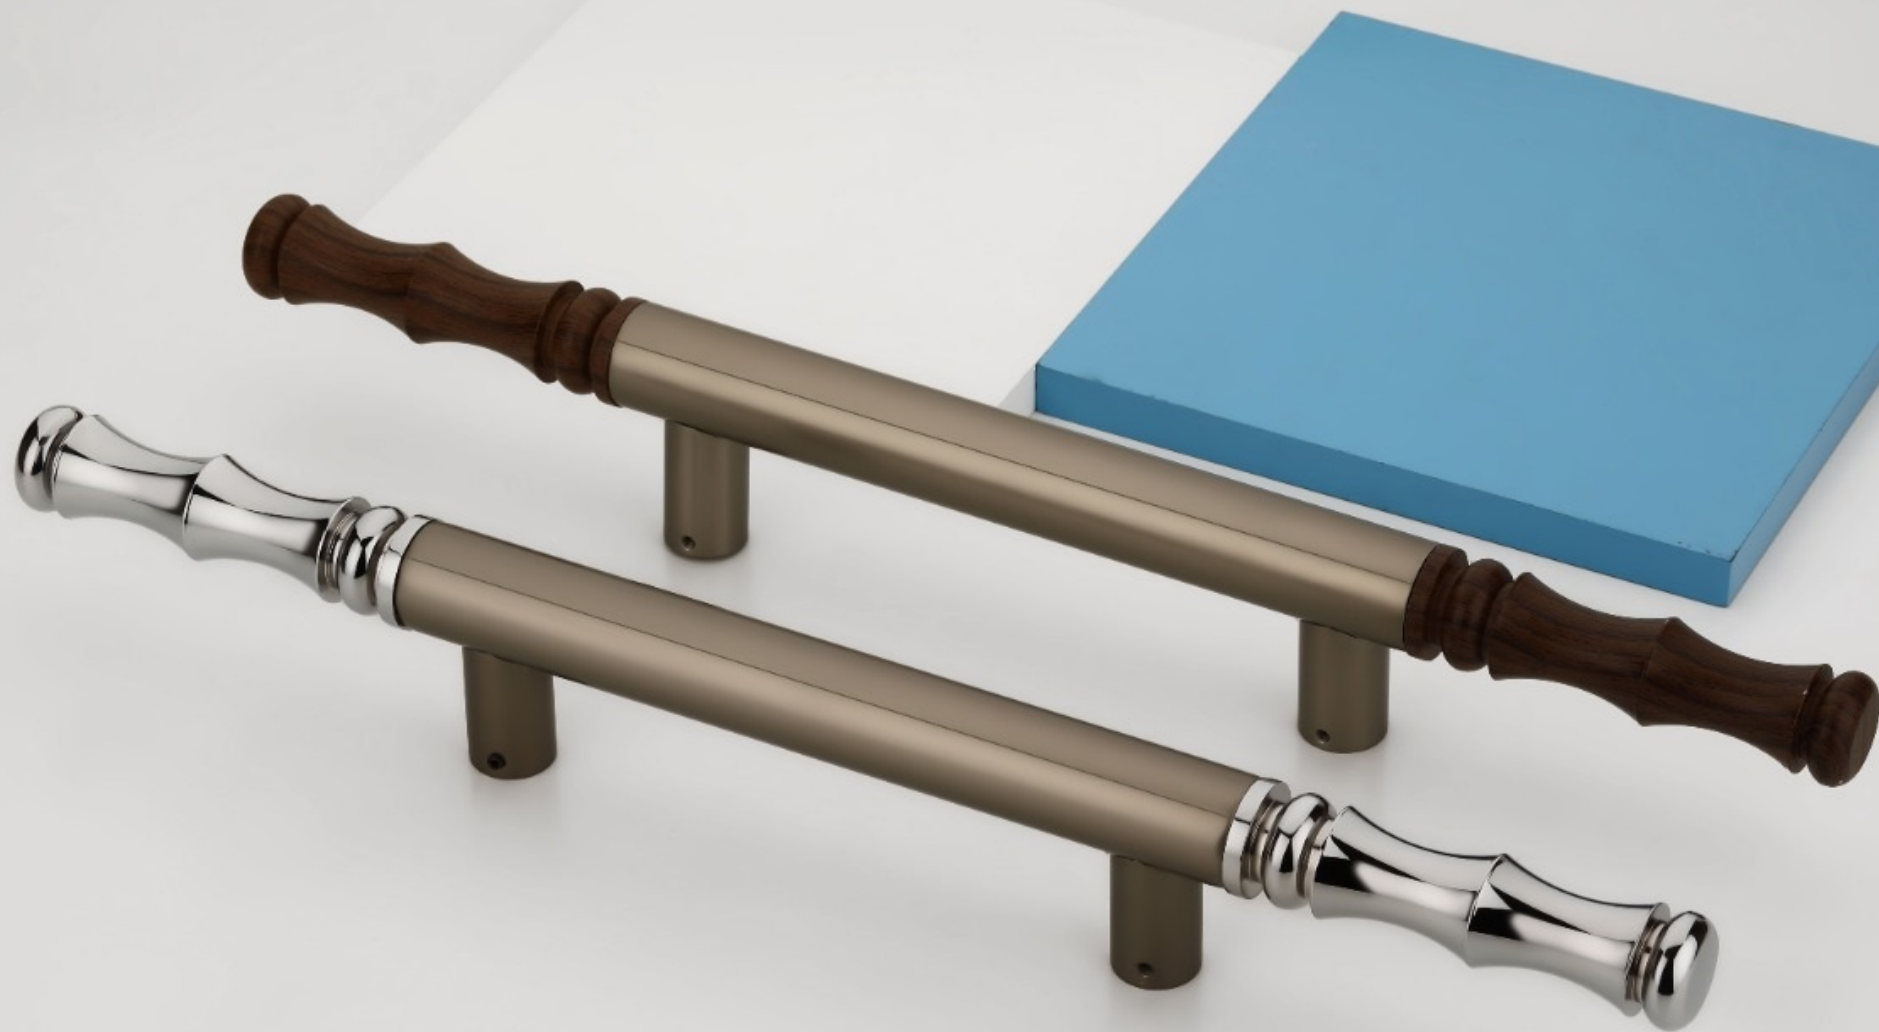

SAM-01

SAM-04

SAM-05

SAM-11

SAM-12

SAM-16

SAM-17

SAM-18

SAM-25

SAM-26

SAM-27

SAM-28

SAM-29

The image displays three door handles of the SAM-30 series, arranged diagonally from top-left to bottom-right. Each handle features a central wooden insert with a natural grain pattern. The top handle has a black metal frame, the middle one has a copper-colored frame, and the bottom one has a silver-colored frame. Each handle is mounted on a rectangular base with a small circular hole. In the background, there are white and blue rectangular blocks.

SAM-30

PROFILE-1 (FRONT SCREW)

PROFILE-8 (BACK SCREW)

PROFILE-9 (FRONT SCREW)

PROFILE-10 (BACK SCREW)

PROFILE-2 (FRONT SCREW)

PROFILE-11 (BACK SCREW)

PROFILE-4 (FRONT SCREW)