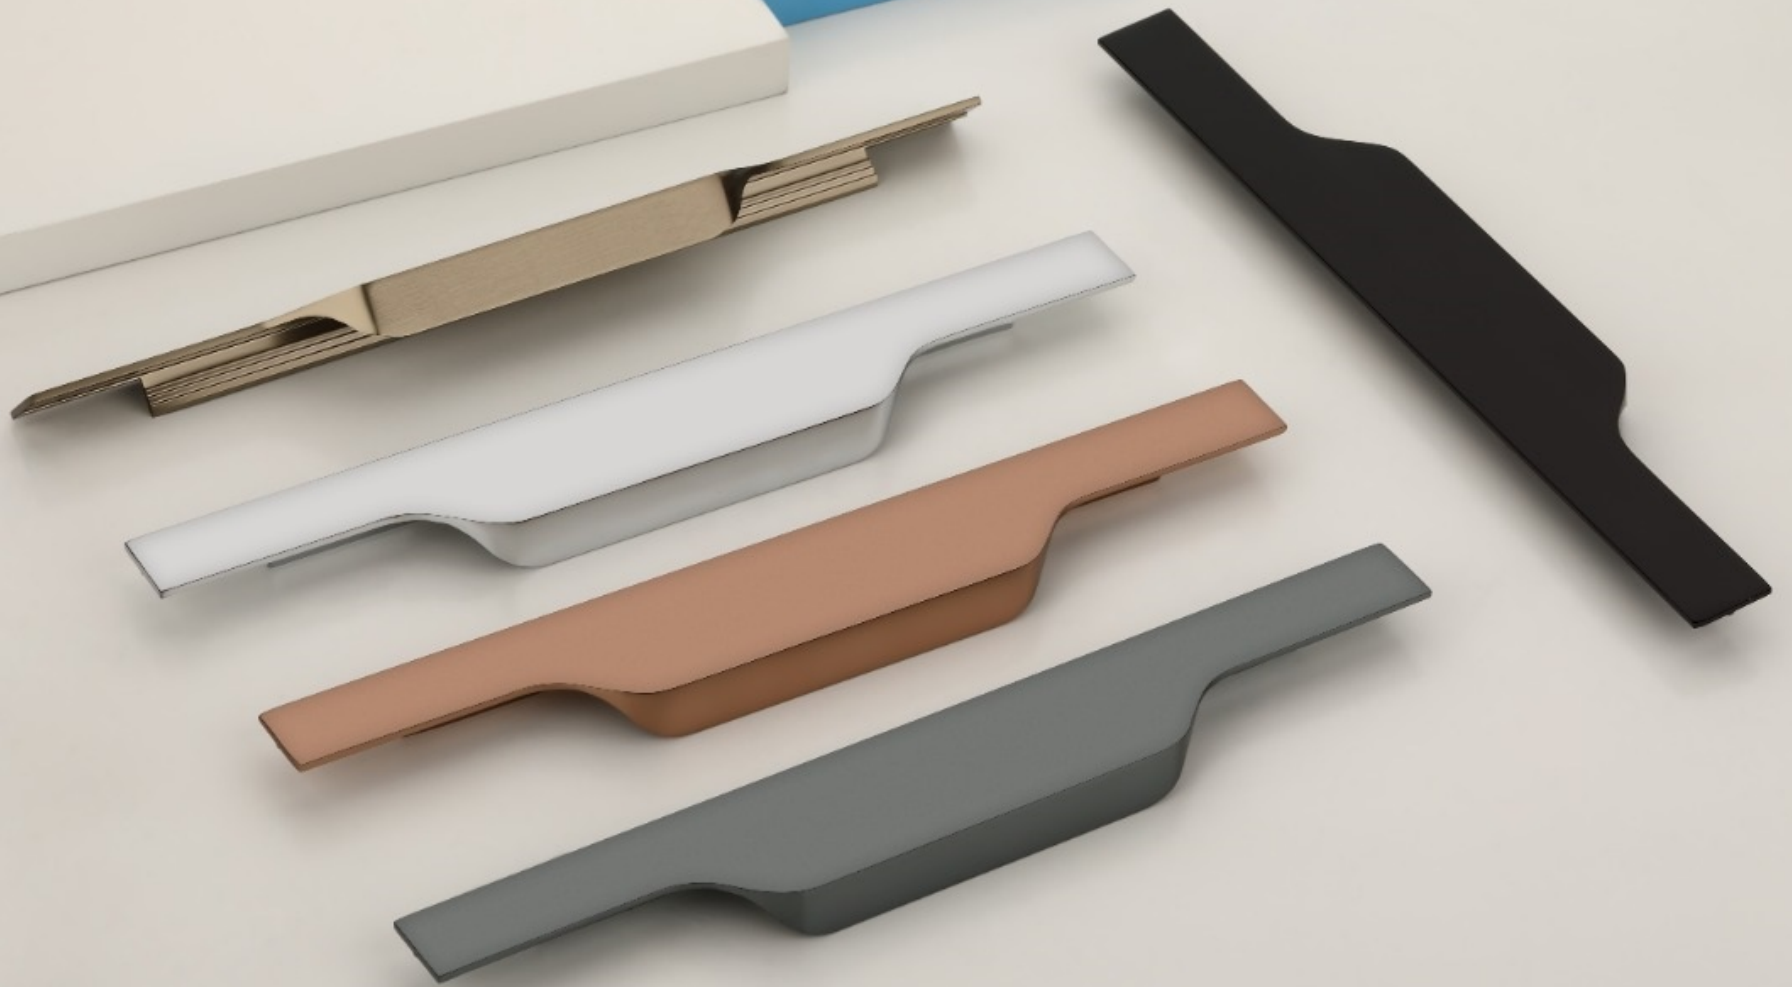

SAM-25

SAM-26

SAM-27

SAM-28

SAM-29

The image displays three door handles of the SAM-30 series, arranged diagonally from top-left to bottom-right. Each handle features a central wooden insert with a natural grain pattern. The top handle has a black metal frame, the middle one has a copper-colored frame, and the bottom one has a silver-colored frame. Each handle is mounted on a rectangular base with a small circular hole. In the background, there are white and blue rectangular blocks.

SAM-30

PROFILE-1 (FRONT SCREW)

PROFILE-8 (BACK SCREW)

PROFILE-9 (FRONT SCREW)

PROFILE-10 (BACK SCREW)

PROFILE-2 (FRONT SCREW)

PROFILE-11 (BACK SCREW)

PROFILE-4 (FRONT SCREW)