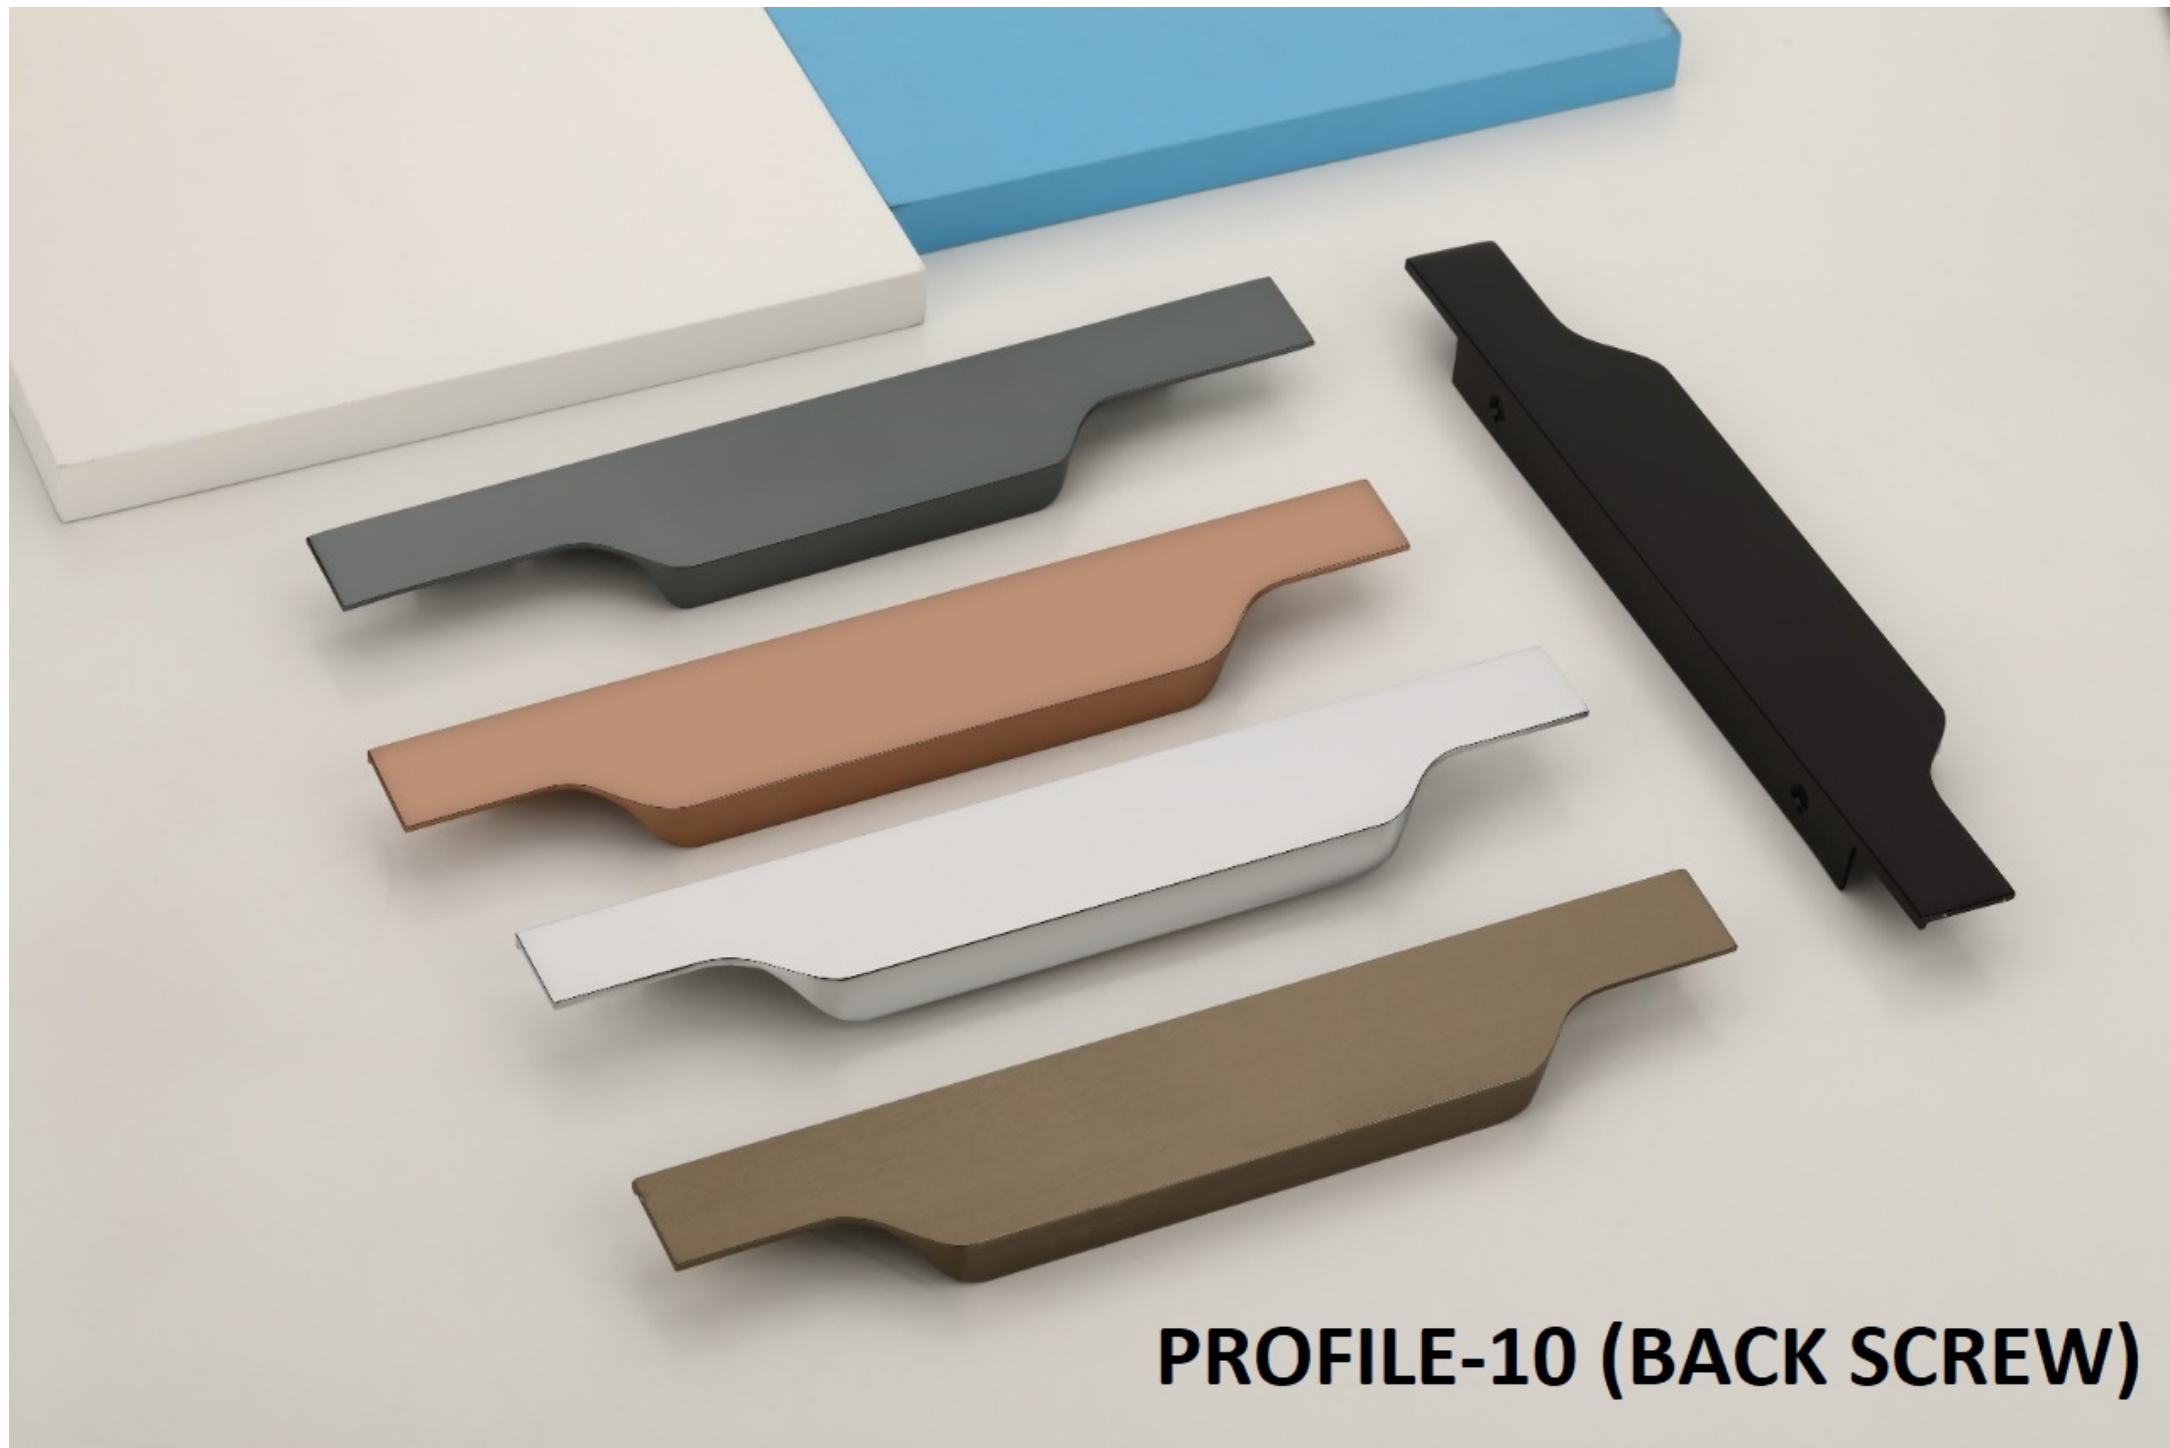

SAM-25

SAM-26

SAM-27

SAM-28

SAM-29

The image displays three door handles of the SAM-30 series, arranged diagonally from top-left to bottom-right. Each handle features a central wooden insert with a natural grain pattern. The top handle has a black metal frame, the middle one has a copper-colored frame, and the bottom one has a silver-colored frame. Each handle is mounted on a rectangular base with a small circular hole. In the background, there are white and blue rectangular blocks.

SAM-30

PROFILE-1 (FRONT SCREW)

PROFILE-8 (BACK SCREW)

PROFILE-9 (FRONT SCREW)

PROFILE-10 (BACK SCREW)

PROFILE-2 (FRONT SCREW)

PROFILE-11 (BACK SCREW)

PROFILE-4 (FRONT SCREW)