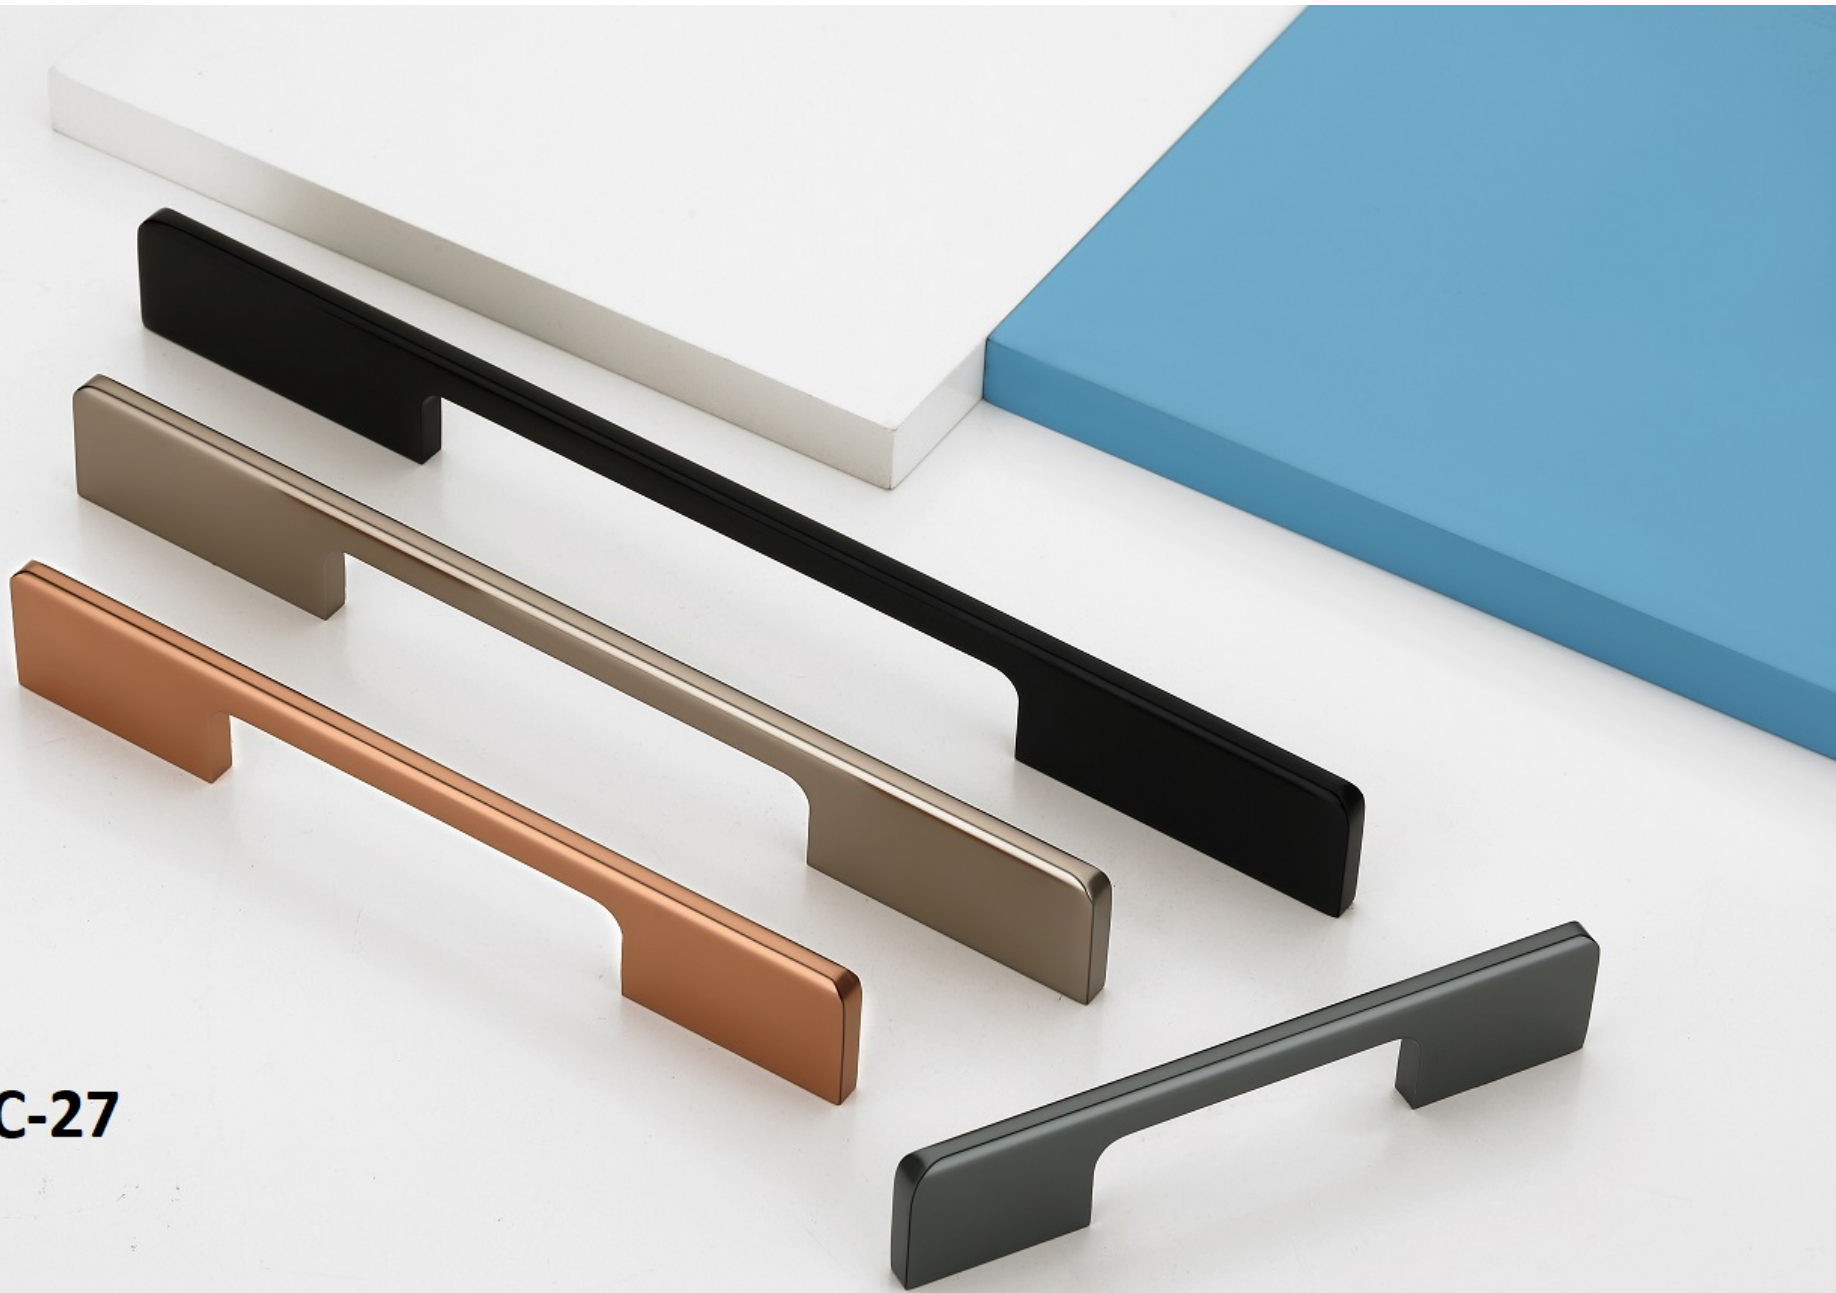

SAM-25

SAM-26

SAM-27

SAM-28

SAM-29

The image displays three door handles of the SAM-30 series, arranged diagonally from top-left to bottom-right. Each handle features a central wooden insert with a natural grain pattern. The top handle has a black metal frame, the middle one has a copper-colored frame, and the bottom one has a silver-colored frame. Each handle is mounted on a rectangular base with a small circular hole. In the background, there are white and blue rectangular blocks.

SAC-21

SAC-22

SAC-23

SAC-25

SAC-26

SAC-27

SAC-28

SAC-29