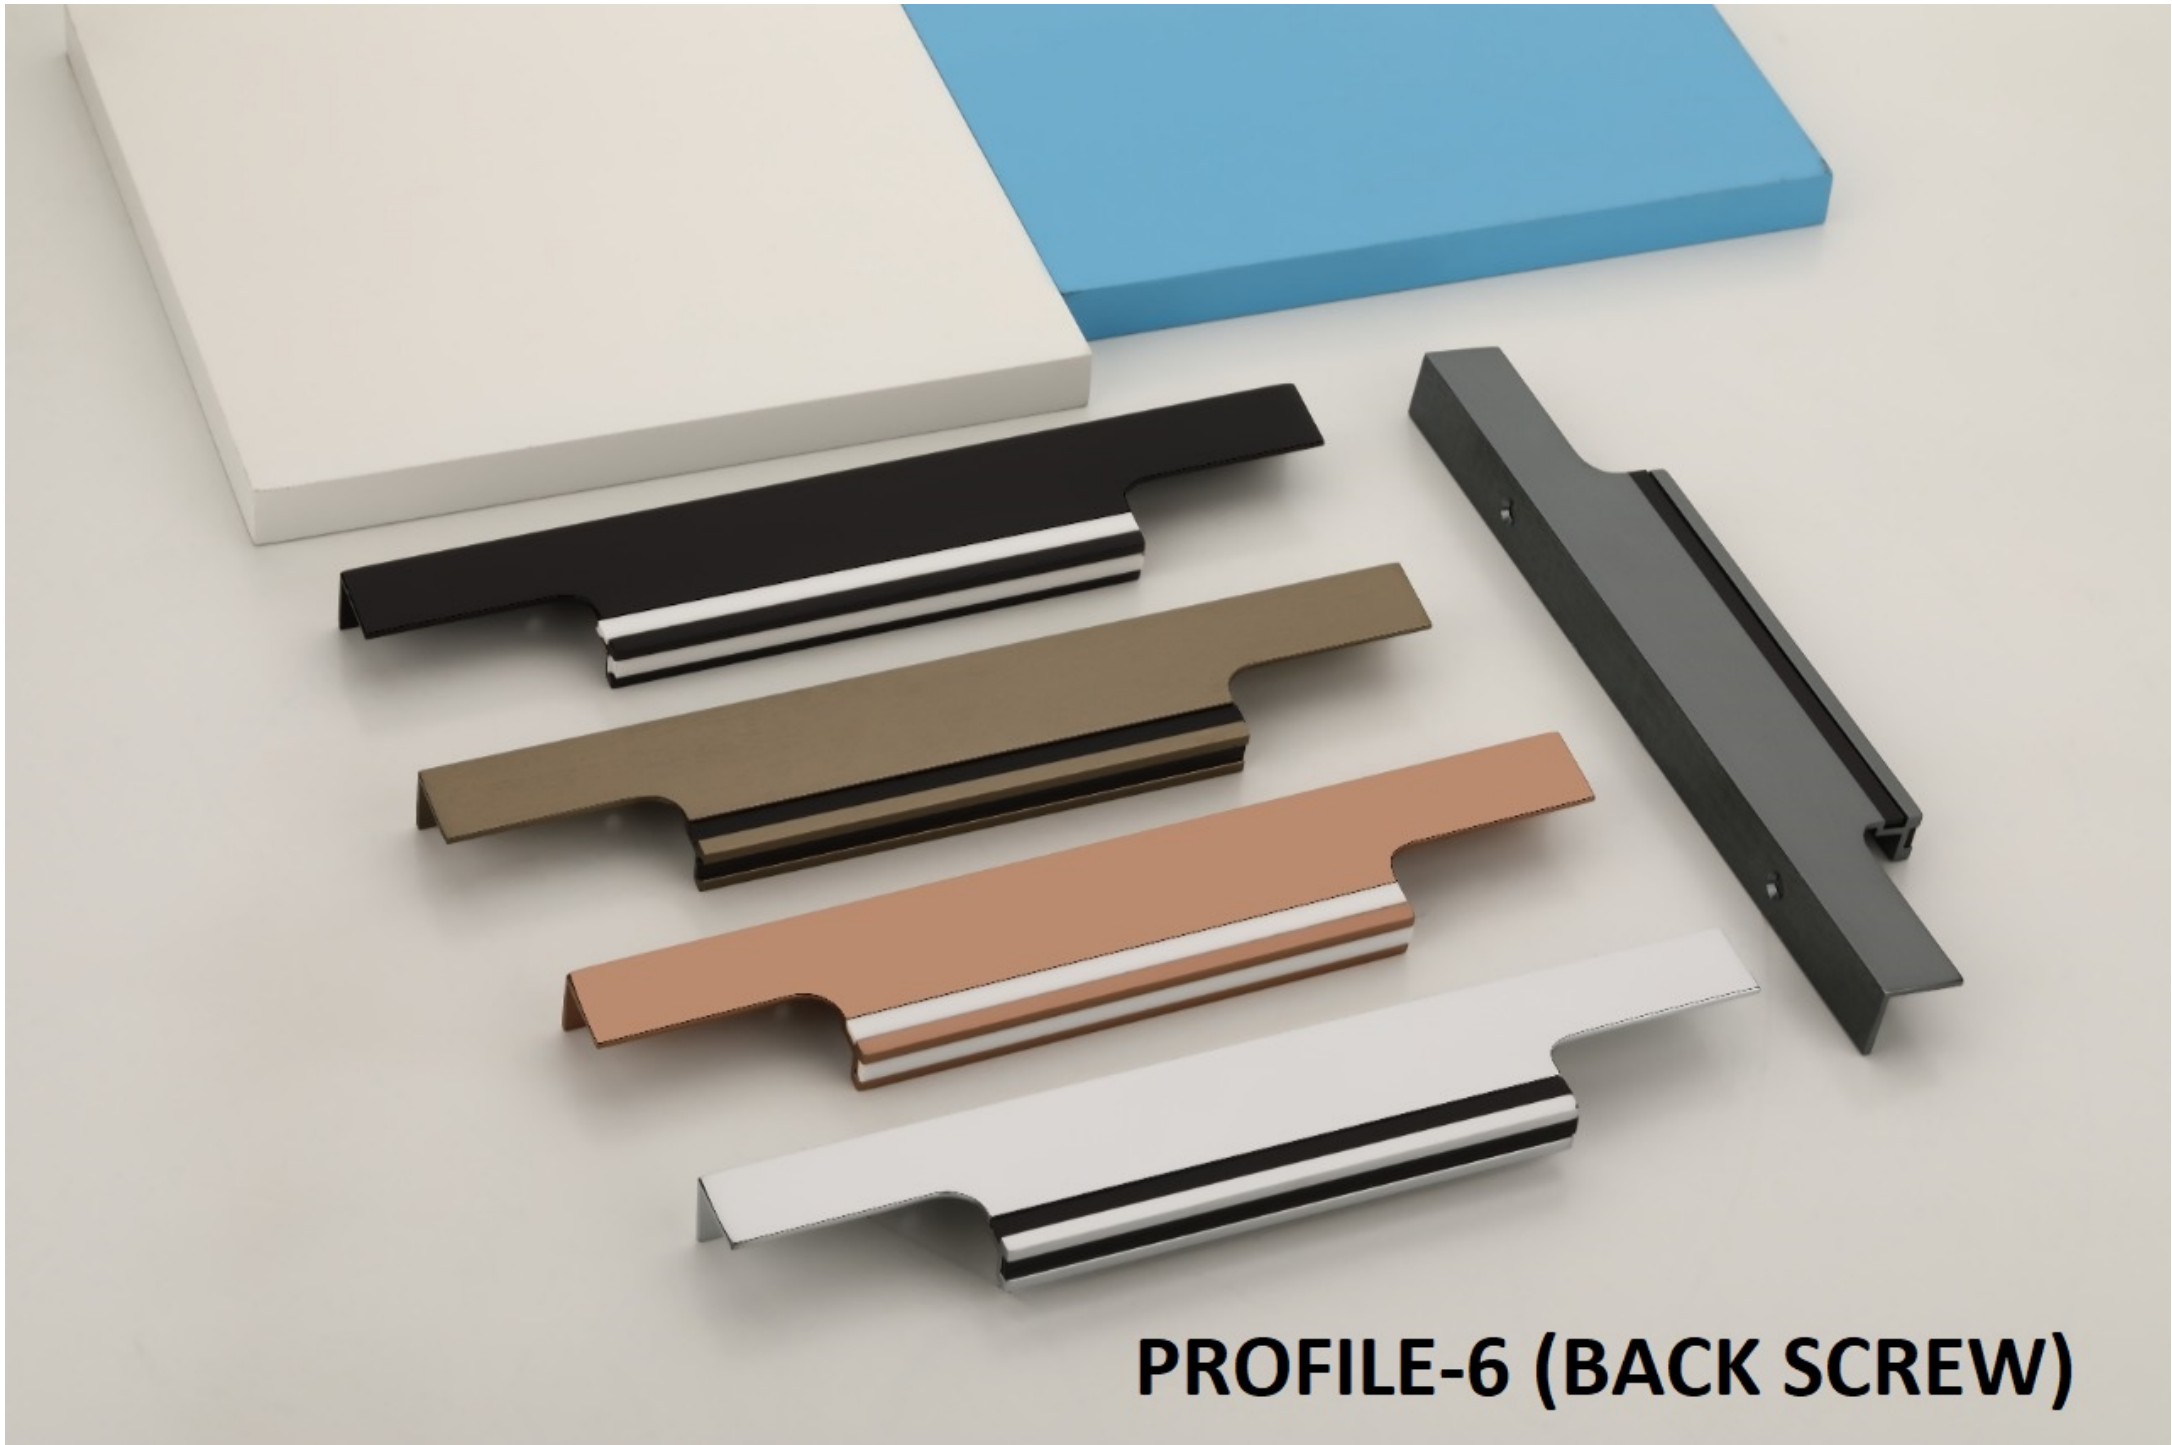

PROFILE-5 (FRONT SCREW)

PROFILE-6 (BACK SCREW)