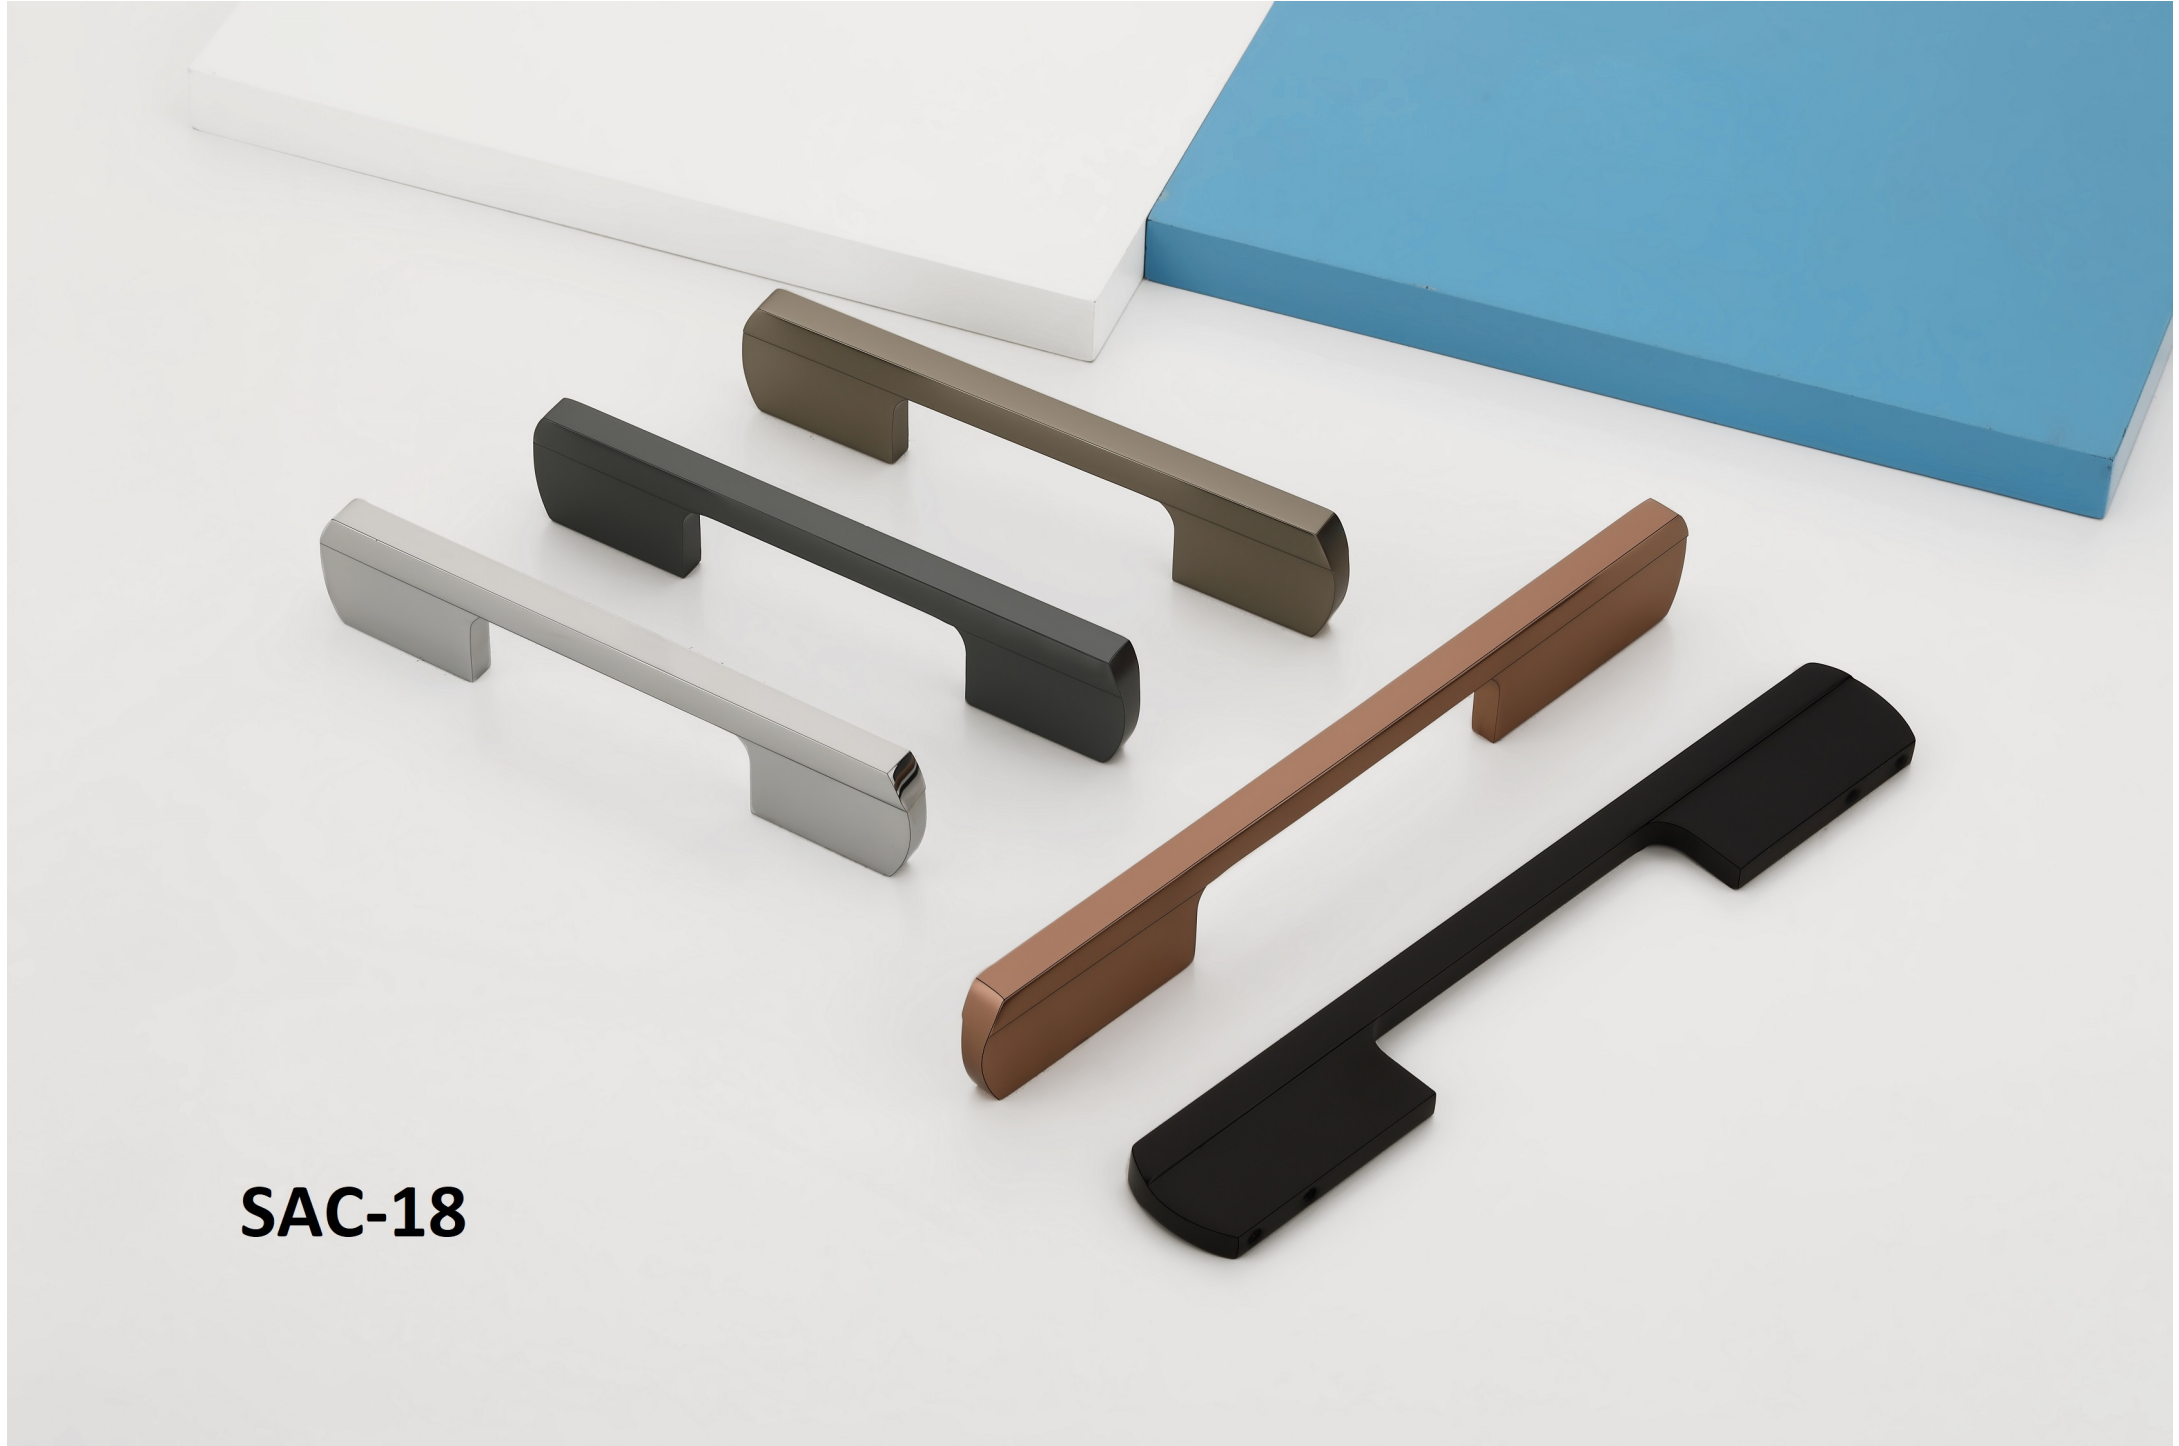

SAM-25

SAM-26

SAM-27

SAM-28

SAM-29

The image displays three door handles of the SAM-30 series, arranged diagonally from top-left to bottom-right. Each handle features a central wooden insert with a natural grain pattern. The top handle has a black metal frame, the middle one has a copper-colored frame, and the bottom one has a silver-colored frame. Each handle is mounted on a rectangular base with a small circular hole. In the background, there are white and blue rectangular blocks.

PROFILE-7 (BACK SCREW)

PROFILE-5 (FRONT SCREW)

PROFILE-6 (BACK SCREW)

SAC-02

SAC-03

SAC-08

SAC-12

SAC-18