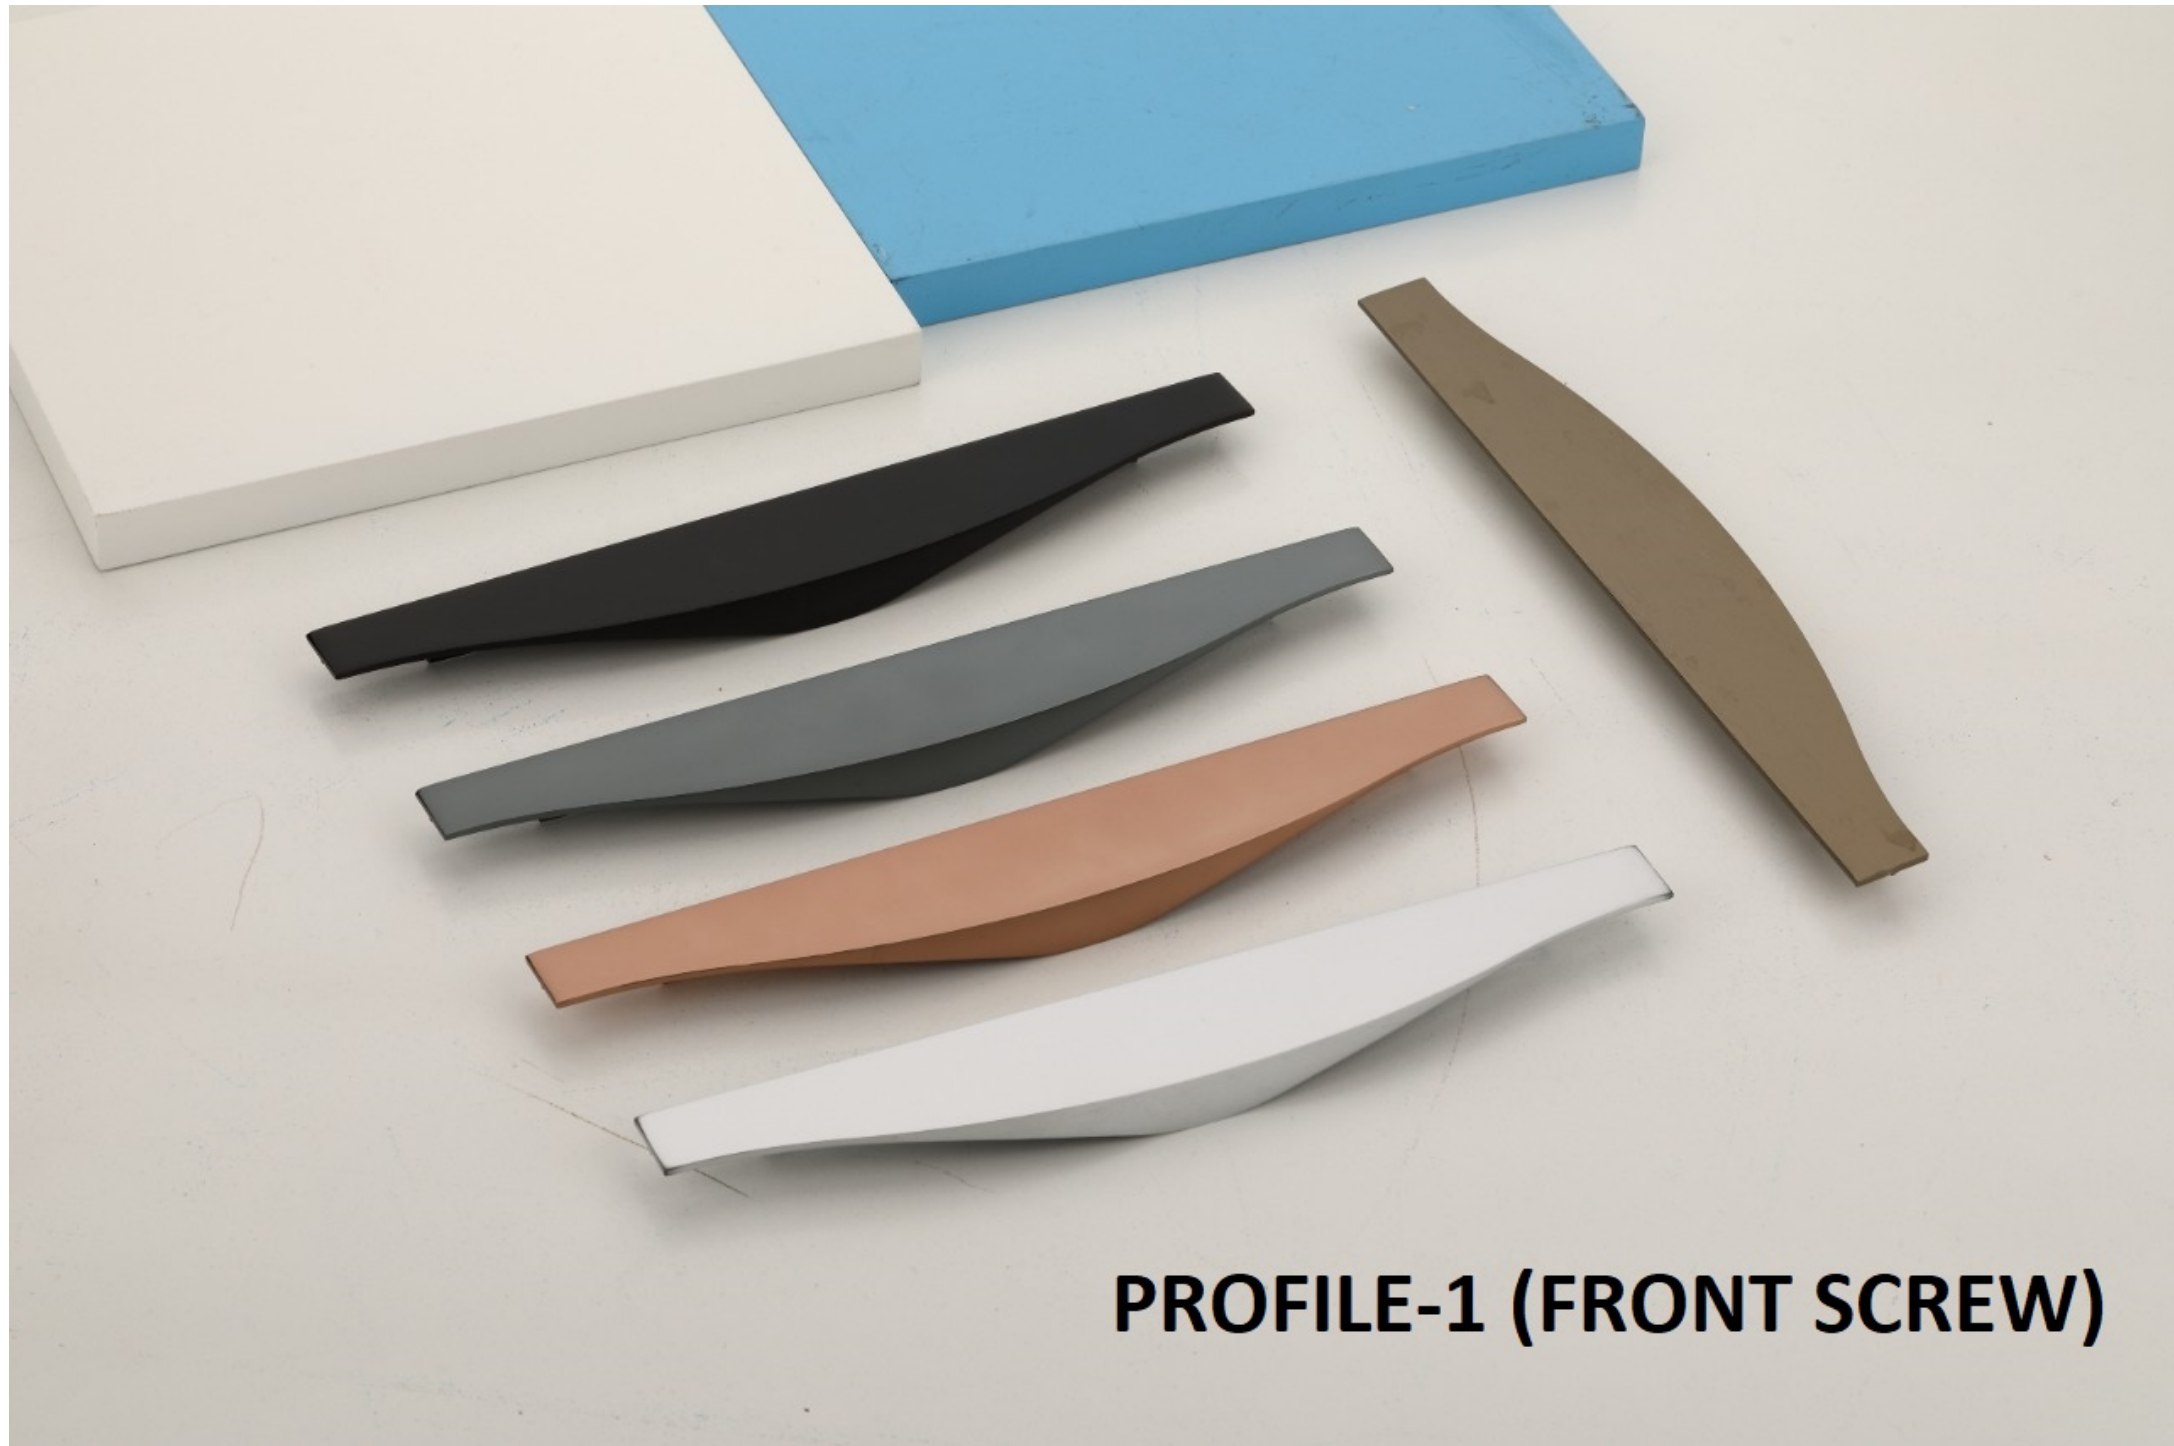

PROFILE-1 (FRONT SCREW)