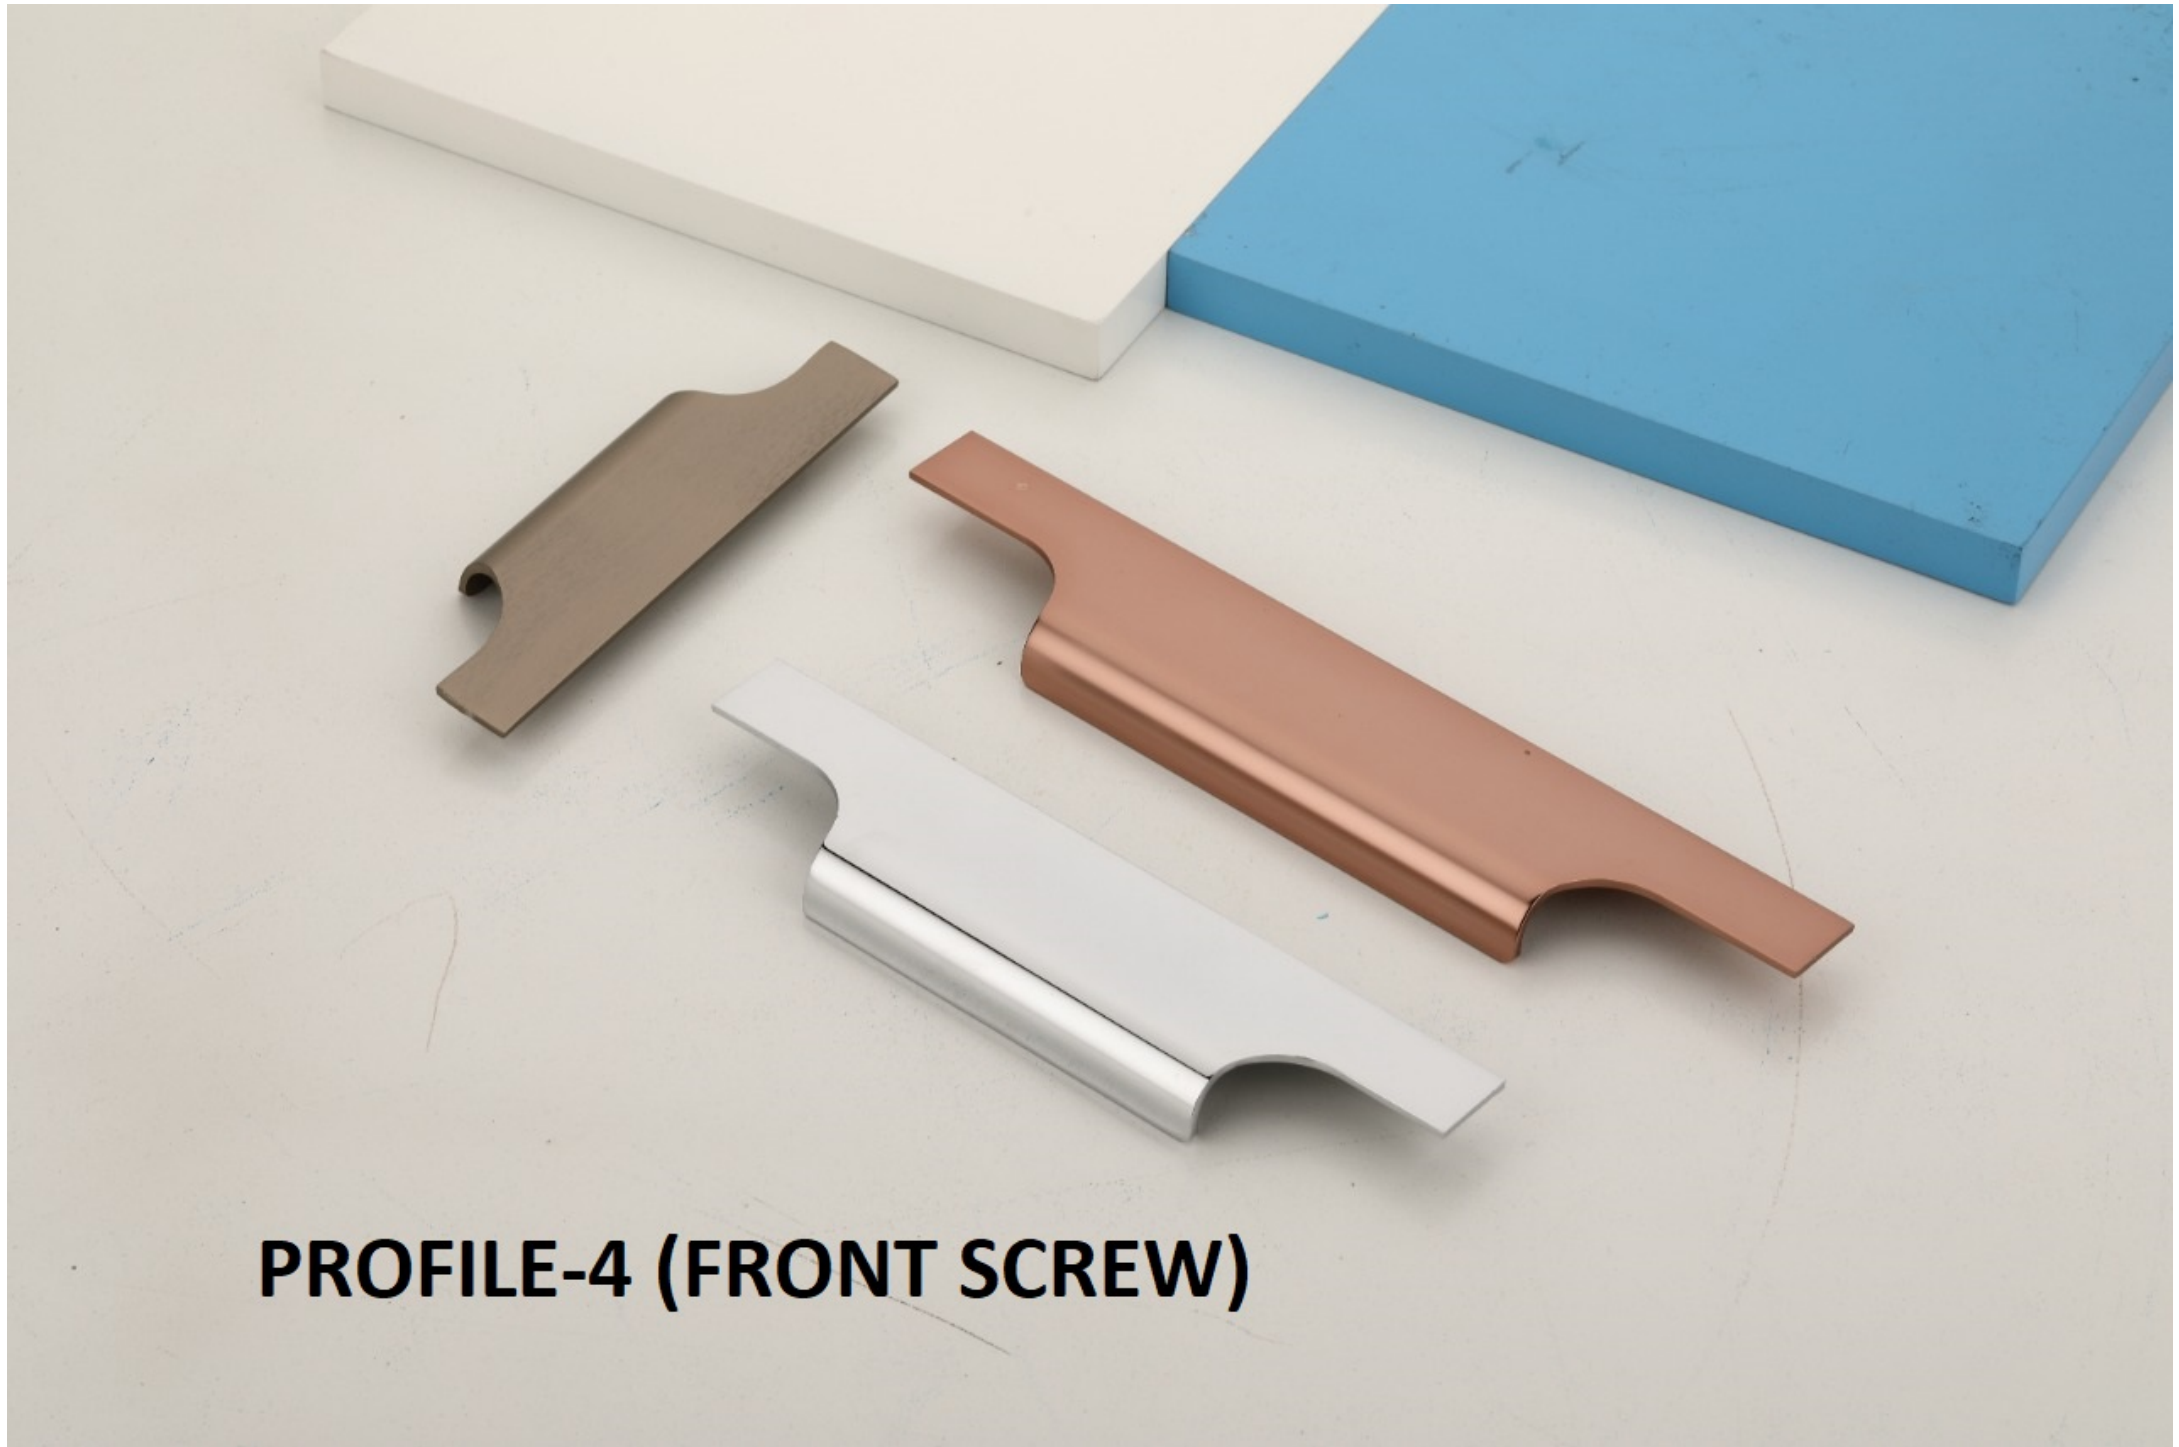

SAM-25

SAM-26

SAM-27

SAM-28

SAM-29

The image displays three door handles of the SAM-30 series, arranged diagonally from top-left to bottom-right. Each handle features a central wooden insert with a natural grain pattern. The top handle has a black metal frame, the middle one has a copper-colored frame, and the bottom one has a silver-colored frame. Each handle is mounted on a rectangular base with a small circular hole. In the background, there are white and blue rectangular blocks.

SAM-30

PROFILE-1 (FRONT SCREW)

PROFILE-8 (BACK SCREW)

PROFILE-9 (FRONT SCREW)

PROFILE-10 (BACK SCREW)

PROFILE-2 (FRONT SCREW)

PROFILE-11 (BACK SCREW)

PROFILE-4 (FRONT SCREW)