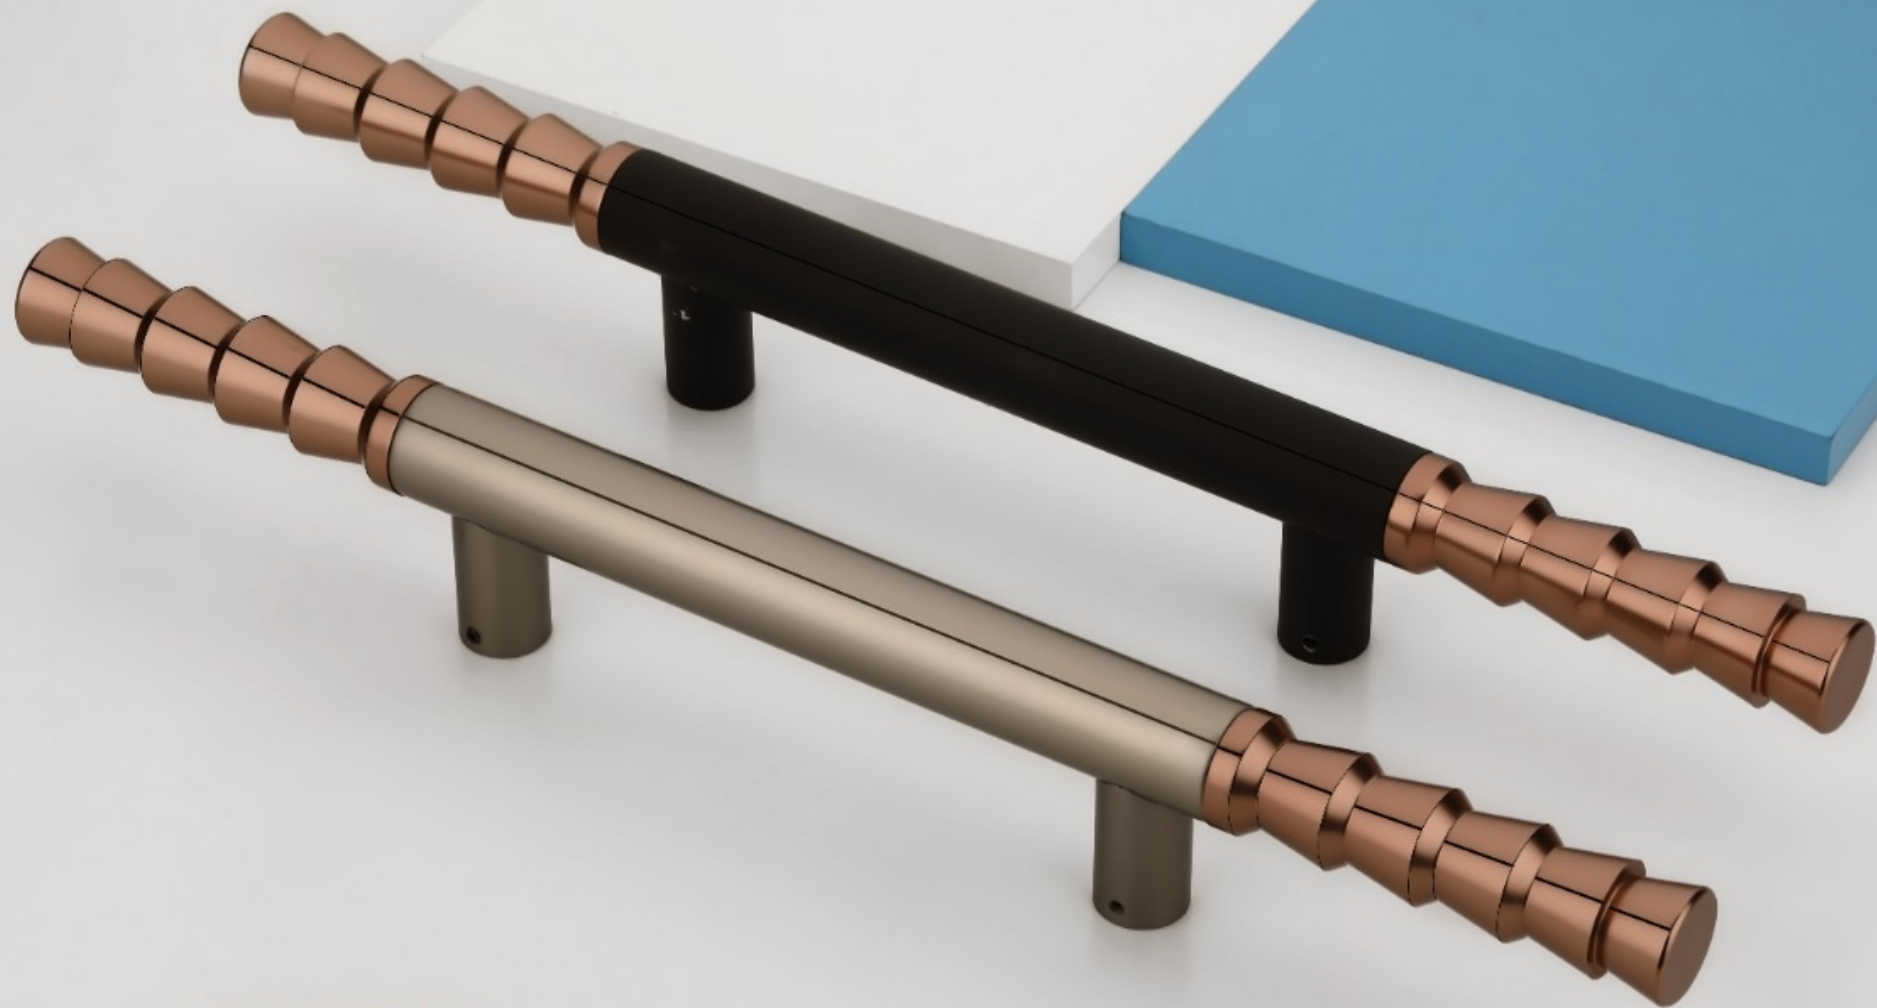

SAM-01

SAM-04

SAM-05

SAM-11

SAM-12

SAM-16

SAM-17

SAM-18

SAM-25

SAM-26

SAM-27

SAM-28

SAM-29

The image displays three door handles of the SAM-30 series, arranged diagonally from top-left to bottom-right. Each handle features a central wooden insert with a natural grain pattern. The top handle has a black metal frame, the middle one has a copper-colored frame, and the bottom one has a silver-colored frame. Each handle is mounted on a rectangular base with a small circular hole. In the background, there are white and blue rectangular blocks.

SAM-30

PROFILE-1 (FRONT SCREW)

PROFILE-8 (BACK SCREW)

PROFILE-9 (FRONT SCREW)

PROFILE-10 (BACK SCREW)

PROFILE-2 (FRONT SCREW)

PROFILE-11 (BACK SCREW)

PROFILE-4 (FRONT SCREW)