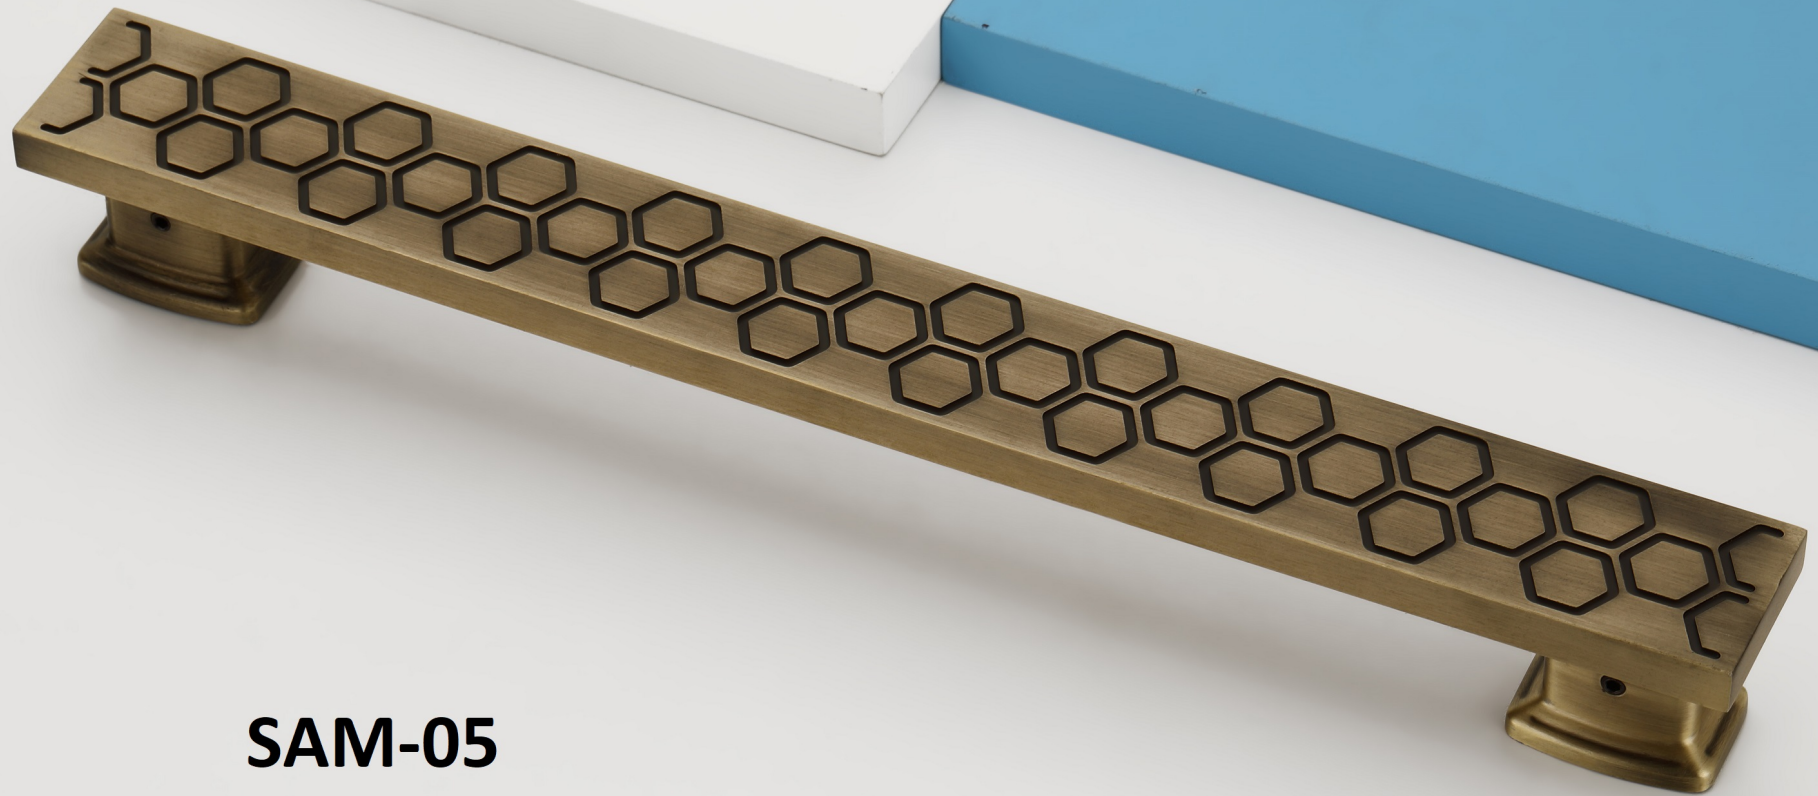

SAM-01

SAM-04

SAM-05

SAM-11

SAM-12

SAM-16

SAM-17

SAM-18

SAM-25

SAM-26

SAM-27

SAM-28

SAM-29

The image displays three door handles of the SAM-30 series, arranged diagonally from top-left to bottom-right. Each handle features a central wooden insert with a natural grain pattern. The top handle has a black metal frame, the middle one has a copper-colored frame, and the bottom one has a silver-colored frame. Each handle is mounted on a rectangular base with a small circular hole. In the background, there are white and blue rectangular blocks.

SAM-30

PROFILE-1 (FRONT SCREW)

PROFILE-8 (BACK SCREW)

PROFILE-9 (FRONT SCREW)

PROFILE-10 (BACK SCREW)

PROFILE-2 (FRONT SCREW)

PROFILE-11 (BACK SCREW)

PROFILE-4 (FRONT SCREW)