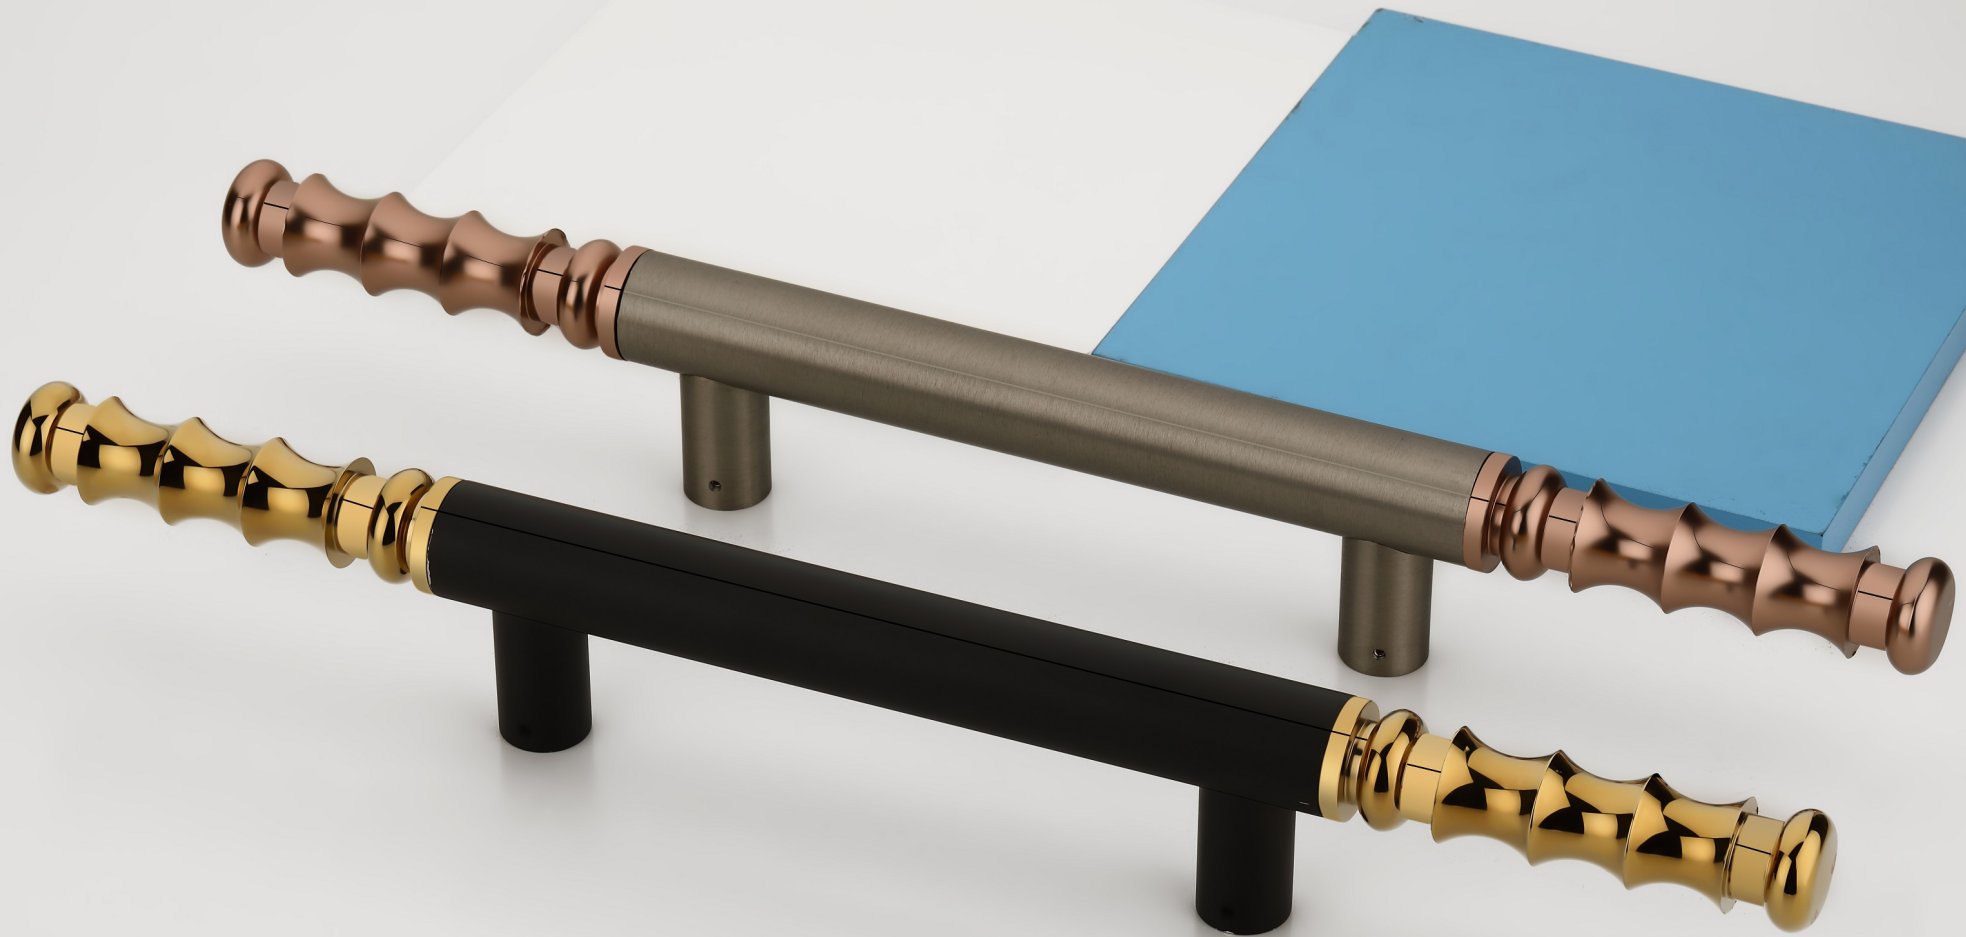

SAM-01

SAM-04

SAM-05

SAM-11

SAM-12

SAM-16

SAM-17

SAM-18

SAM-25

SAM-26

SAM-27

SAM-28

SAM-29

The image displays three door handles of the SAM-30 series, arranged diagonally from top-left to bottom-right. Each handle features a central wooden insert with a natural grain pattern. The top handle has a black metal frame, the middle one has a copper-colored frame, and the bottom one has a silver-colored frame. Each handle is mounted on a rectangular base with a small circular hole. In the background, there are white and blue rectangular blocks.

SAM-30

PROFILE-1 (FRONT SCREW)

PROFILE-8 (BACK SCREW)

PROFILE-9 (FRONT SCREW)

PROFILE-10 (BACK SCREW)

PROFILE-2 (FRONT SCREW)

PROFILE-11 (BACK SCREW)

PROFILE-4 (FRONT SCREW)