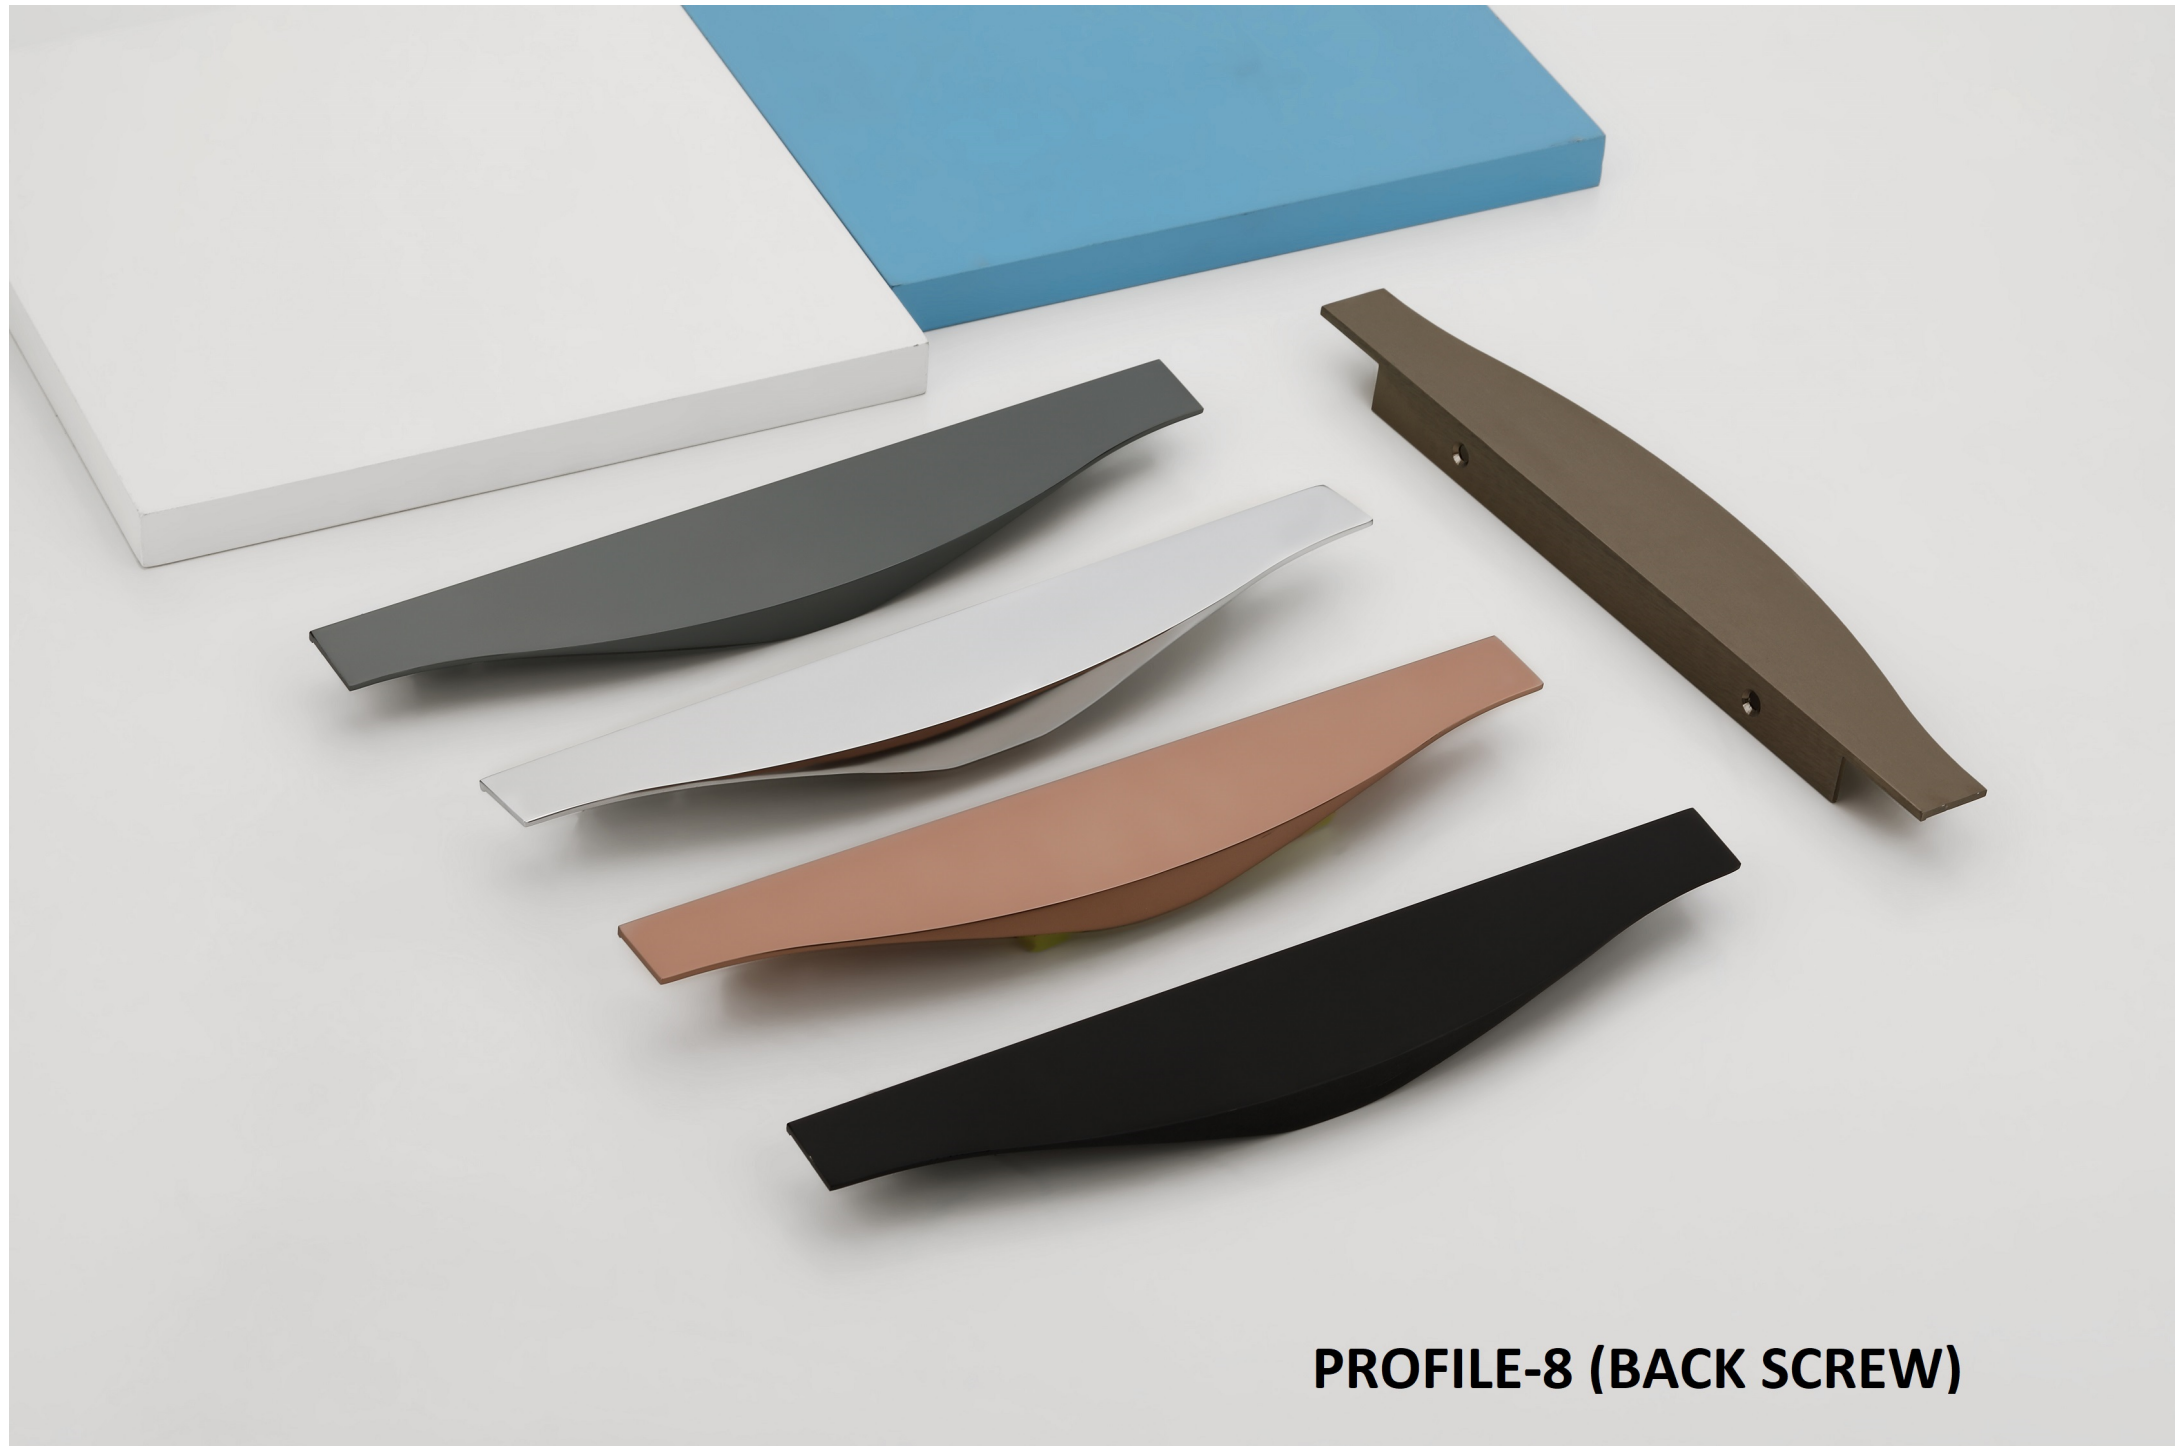

PROFILE-8 (BACK SCREW)