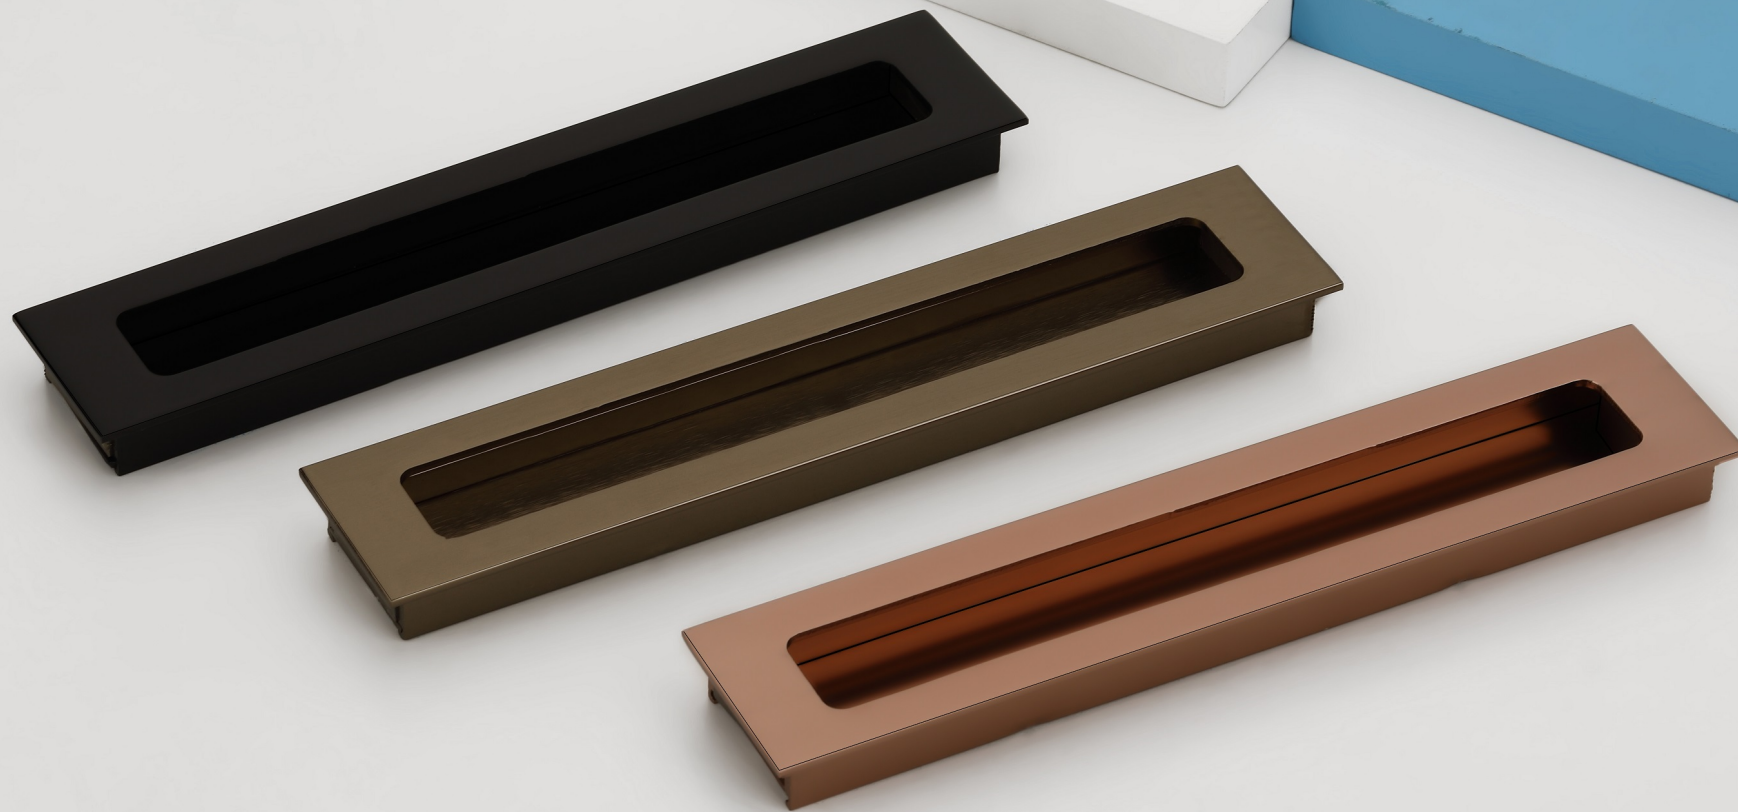

SAM-25

SAM-26

SAM-27

SAM-28

SAM-29

The image displays three door handles of the SAM-30 series, arranged diagonally from top-left to bottom-right. Each handle features a central wooden insert with a natural grain pattern. The top handle has a black metal frame, the middle one has a copper-colored frame, and the bottom one has a silver-colored frame. Each handle is mounted on a rectangular base with a small circular hole. In the background, there are white and blue rectangular blocks.

SAC-30

SAC-31

SAC-32

SAC-33

SAC-34

SAD-02

SAD-03

SAD-05