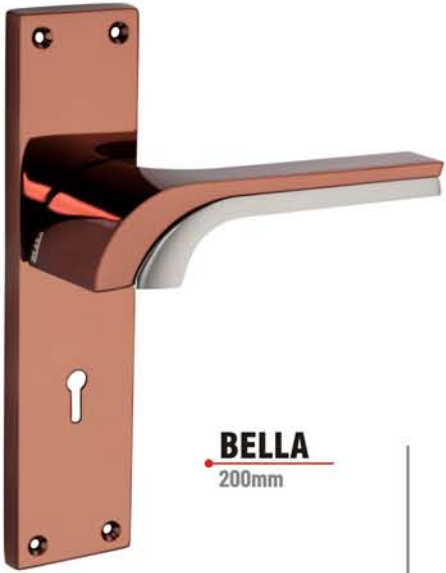

-  Profile: CY, KY
-  Plate Size: 200 & 250mm
-  Finish: S.S., Stain CP
-  Available For: Wooden Door

PASSAT
225mm

DATSUN
225mm

AMBRA
225mm

SWISS
225mm

VELVET
200, 250mm

STELLA
200, 250mm

BELLA
200mm

BLAZE
200mm

SLEEK
200mm

CLARK
200mm

MARK
200mm

BURLIN
200mm

SAPHIR
200, 250mm

TULIP
200mm

EVA
200mm