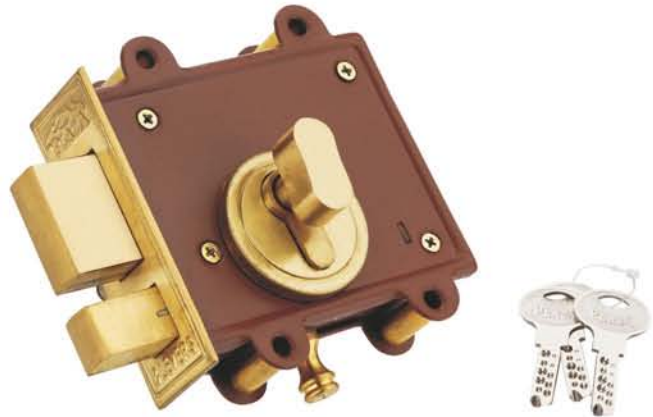

Tri Bolt Lock

Ultra key with Knob
Led Key

Verti Tri Bolt Lock

Both Side Ultra Key
Led Key

Pin Cylinder Rim Lock

3 Trun

Rim Latch

Single Cylinder OSK

Pin Cylinder Rim Lock

6 Trun

VERTI BOLT SS

Led Light, Ultra Key

Nexia
Brass Latch

Nexia Pin Cylindrical
Brass Latch

Extra Strong Rim Lock with Latch

Super Strong

Extra Strong Rim Lock with Latch
3 Keys with Latch

Night Latch
7 lever 3 keys

Tuff 3 Turn
Sleek

SHUTTER
Lock

Tuff 3 Turn
Ultra Key Sleek

Sumo 3 Turn
Sleek

Special Santary
2 Turn

Santary
3 Turn