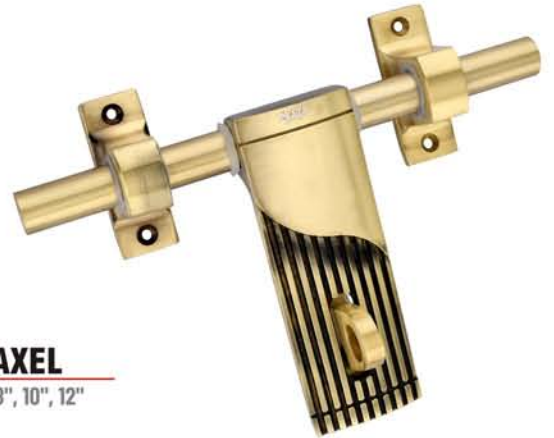

S.S. Knob

CUPID

CROMA

CAMAY

CASA

S.S. Concealed

Pipe Bracket with Plate

19, 25mm

Pipe Bracket

19, 25mm

3 Line

Oval

F- Bracket

10mm

OXFORD
8", 10", 12"

REMY
8", 10", 12"

UNO
8", 10", 12"

AXEL
8", 10", 12"

Zinc Handle

AXEL CH
12", 18"

AXEL PH
6", 8"

OXFORD CH
12", 18"

OXFORD PH
6", 8"

UNO CH
12", 18"