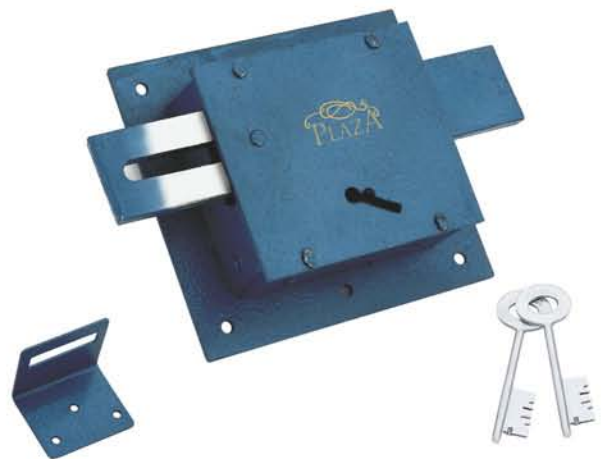

Godown Lock 333/444/777/999
3 Turn