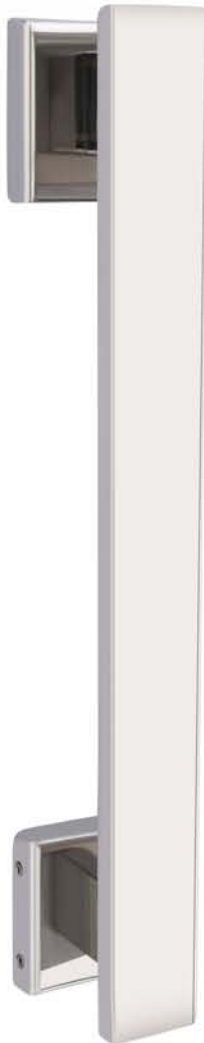

Q-80
8", 12"