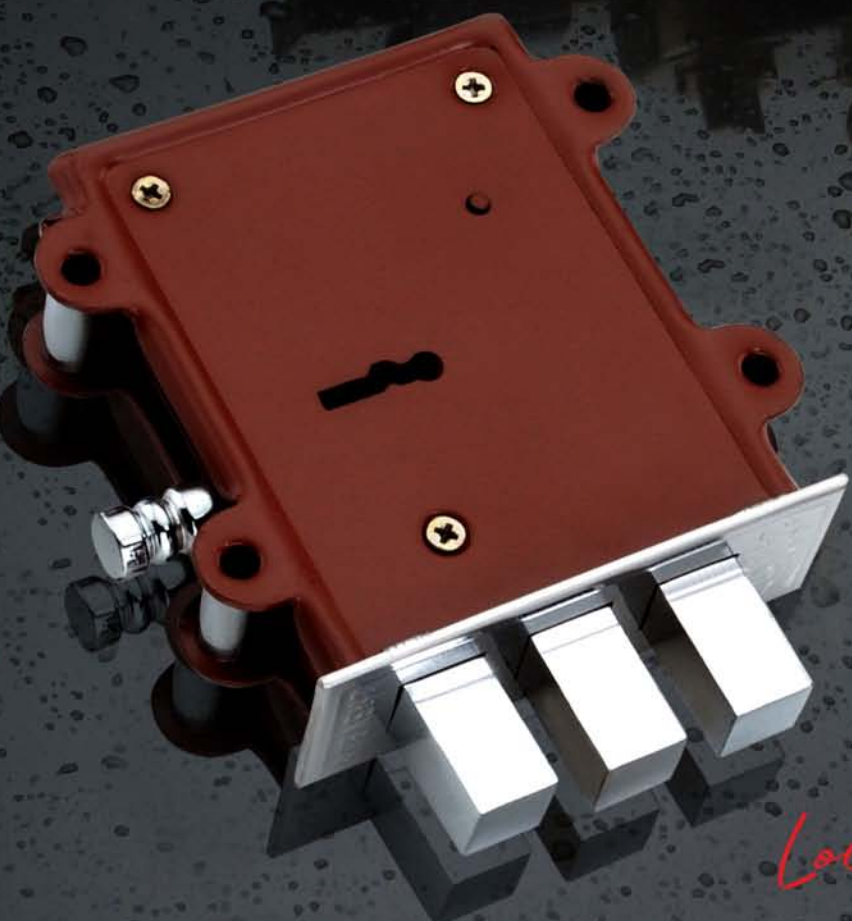

Pin Cylindrical Dead Lock
68mm

Dead Lock
29x75, 40x65, 40x90

Special Dead Lock

G Type Sliding Steel

P Type Sliding Steel

Special Baby Latch

PLAZA[®]
EXCLUSIVE RANGE OF HARDWARE

Lock up The Protection
FOR YOUR HOME
& OTHER SPACE

Tri Bolt Lock

Ultra key with Knob
Led Key

Verti Tri Bolt Lock

Both Side Ultra Key
Led Key

Pin Cylinder Rim Lock

3 Trun

Rim Latch

Single Cylinder OSK